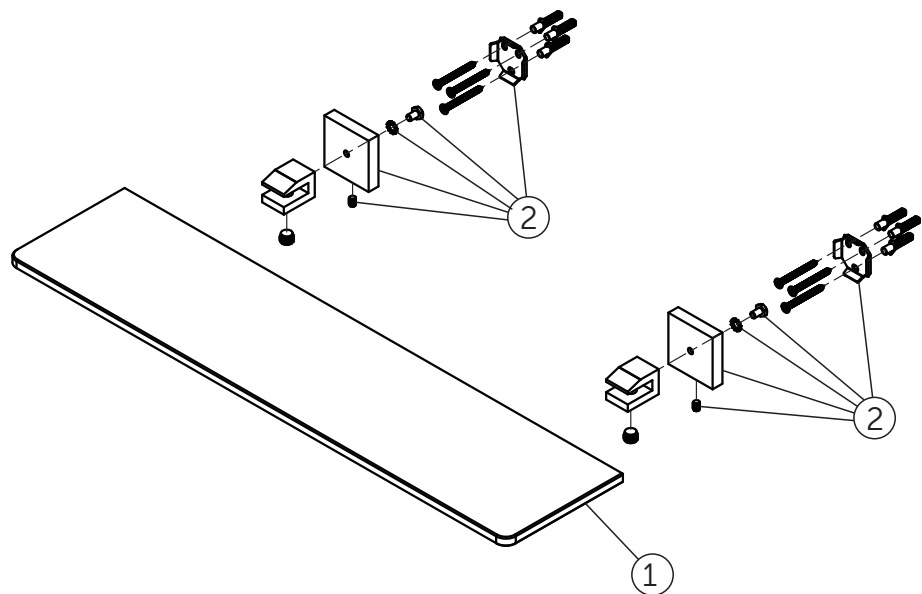

Position
 1=E W089NU
 2=E W088NU

Ideal Standard International NV
 Corporate Village - Gent Building
 Da Vincilaan 2
 1935 Zaventem
 Belgium

www.idealstandardinternational.com

Ideal Standard

IOM SQUARE

E 2206 AA