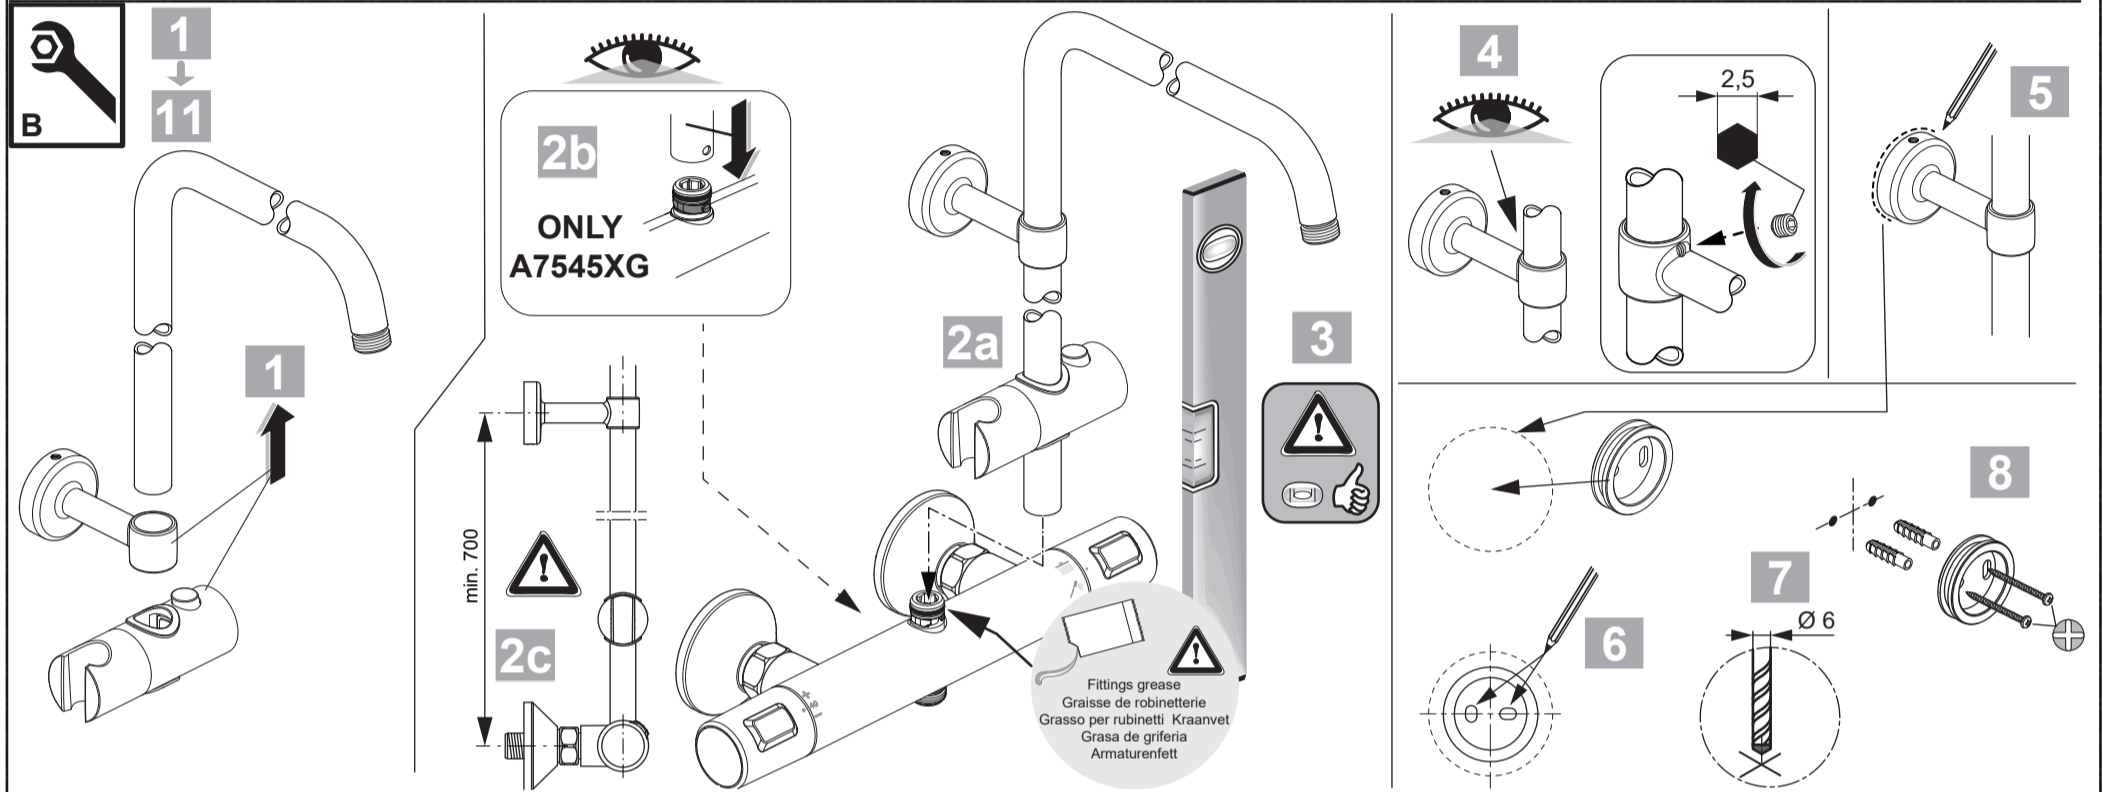

14	A 861 378 XX
15	A 861 379 XX
	A 861 380 XX
16	A 861 508 XX
17	A 861 815 XX

Ideal Standard

CERATHERM T25
A 7545 ..

0724 / A 868 963R1
 Made in Germany

Ideal Standard International NV
 Corporate Village – Gent Building
 Da Vincilaan 2
 1935 Zaventem
 Belgium
<https://www.idealstandard.com>