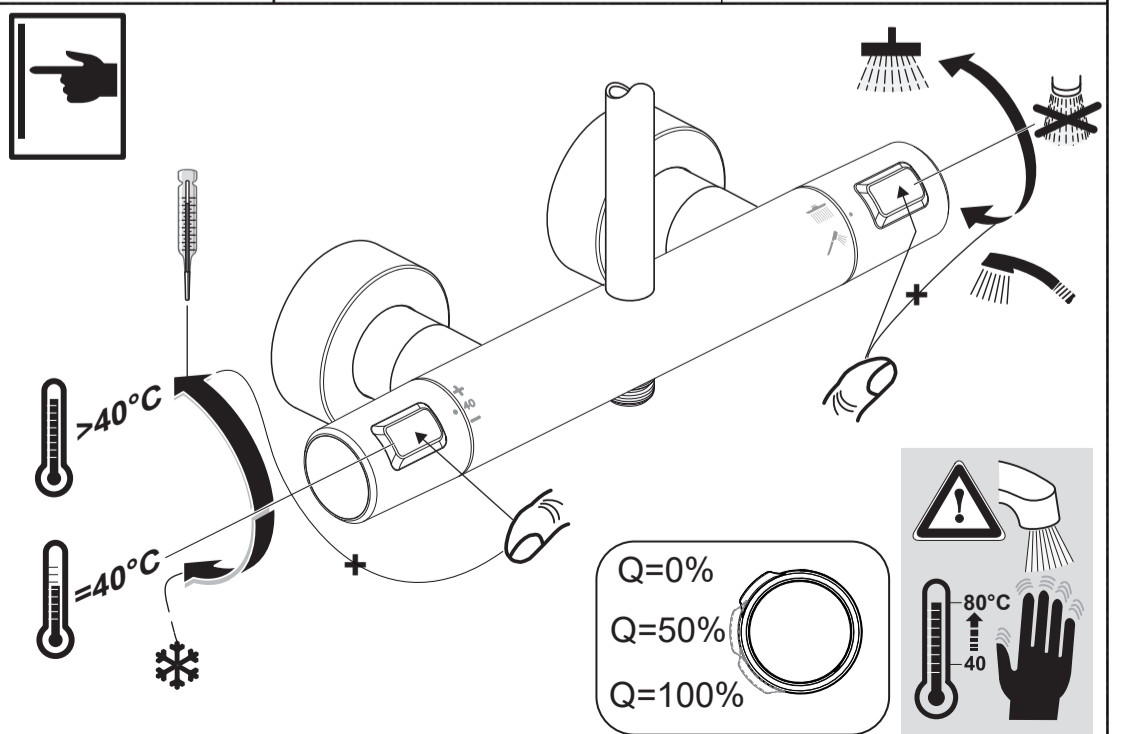

14	A 861 378 XX
15	A 861 379 XX
	A 861 380 XX
16	A 861 508 XX
17	A 861 815 XX

Ideal Standard

CERATHERM T25
A 7545 ..

0724 / A 868 963R1
 Made in Germany

Ideal Standard International NV
 Corporate Village – Gent Building
 Da Vincilaan 2
 1935 Zaventem
 Belgium
<https://www.idealstandard.com>