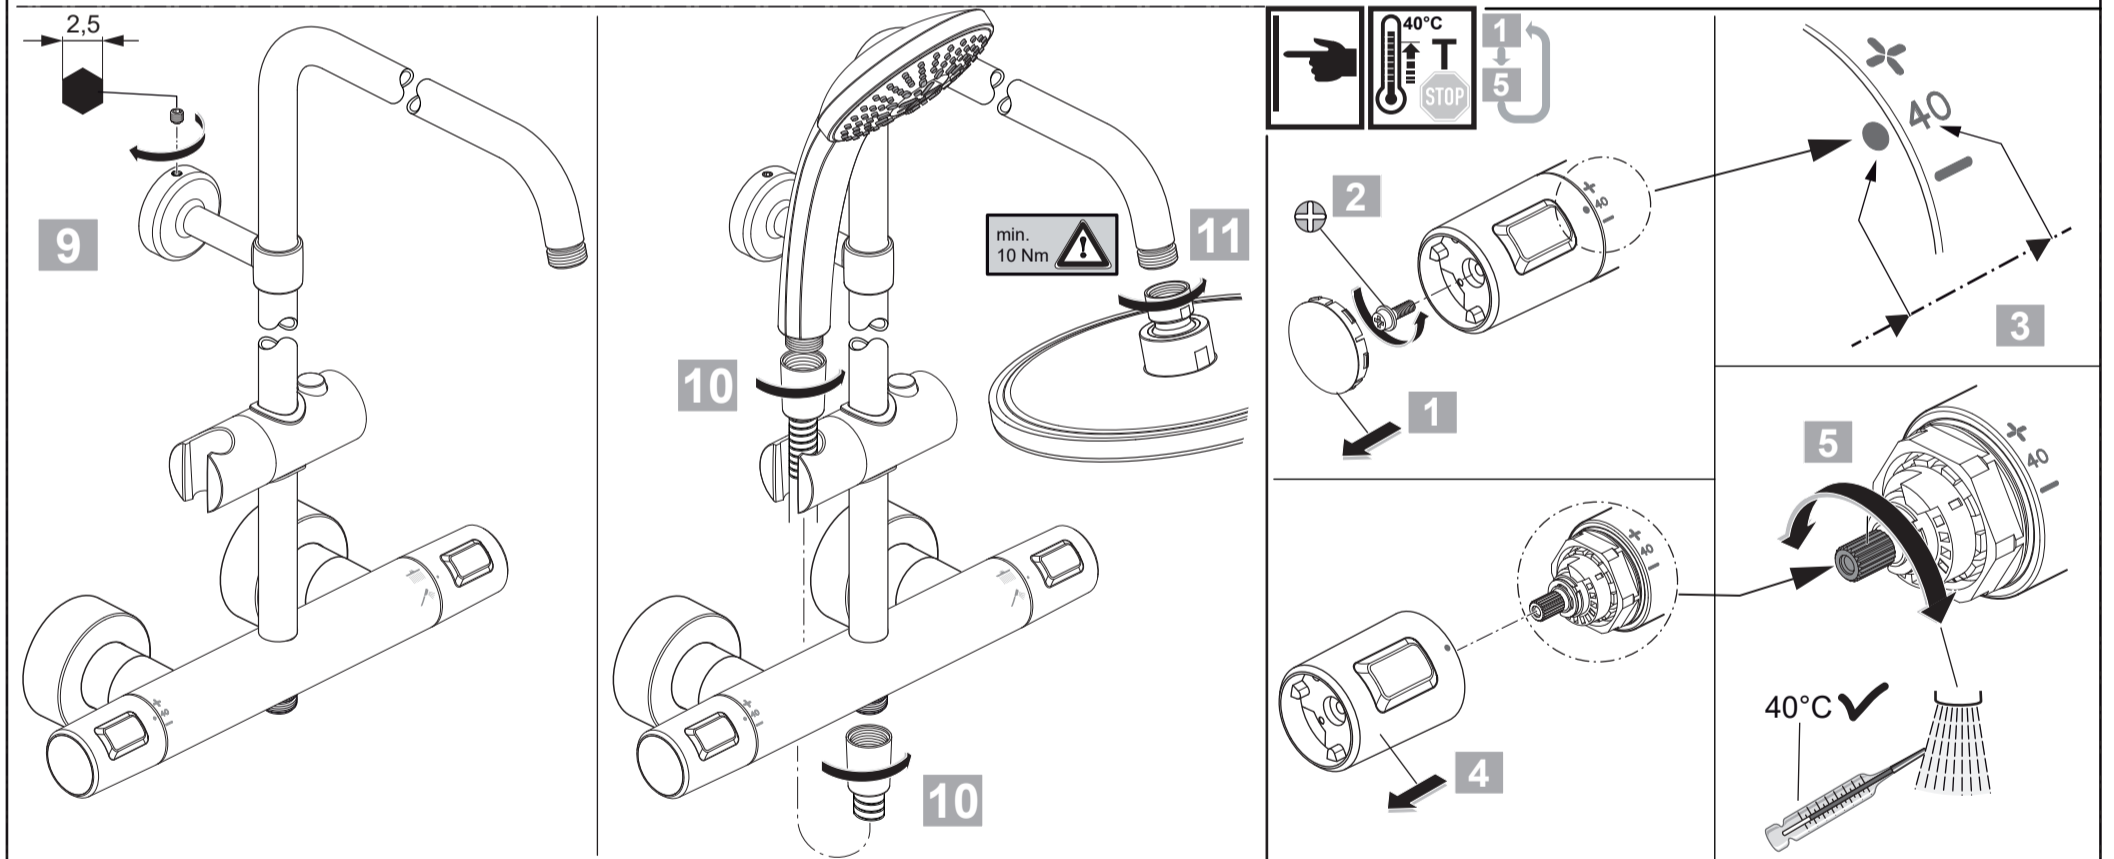

14	A 861 378 XX
15	A 861 379 XX
	A 861 380 XX
16	A 861 508 XX
17	A 861 815 XX

Ideal Standard

CERATHERM T25
A 7545 ..

0724 / A 868 963R1
 Made in Germany

Ideal Standard International NV
 Corporate Village – Gent Building
 Da Vincilaan 2
 1935 Zaventem
 Belgium
<https://www.idealstandard.com>