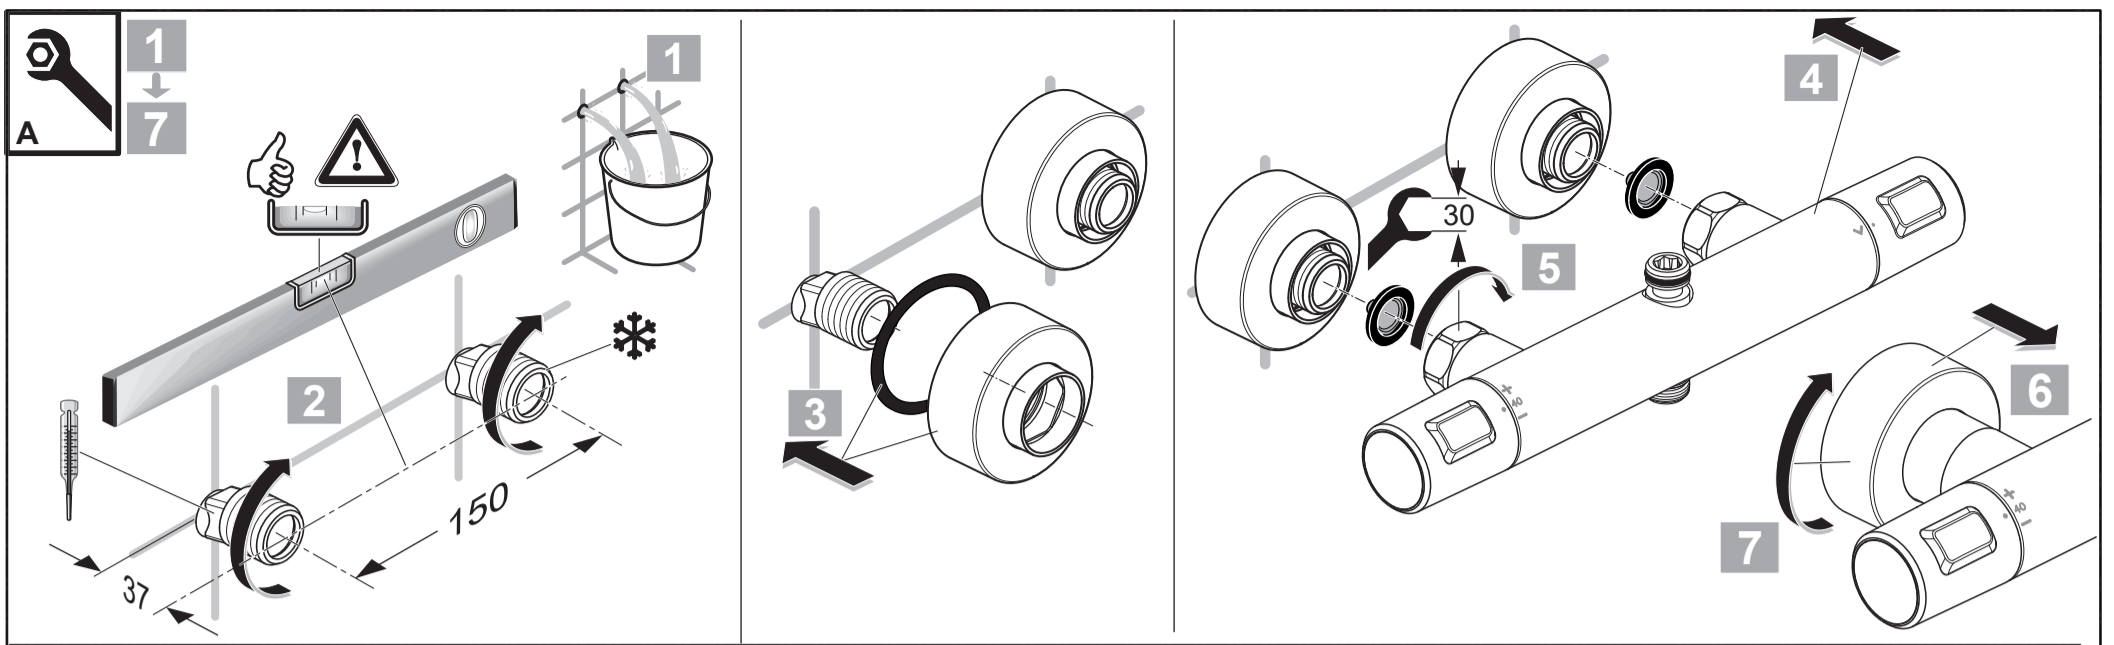

14	A 861 378 XX
15	A 861 379 XX
	A 861 380 XX
16	A 861 508 XX
17	A 861 815 XX

Ideal Standard

CERATHERM T25
A 7545 ..

0724 / A 868 963R1
 Made in Germany

Ideal Standard International NV
 Corporate Village – Gent Building
 Da Vincilaan 2
 1935 Zaventem
 Belgium
<https://www.idealstandard.com>