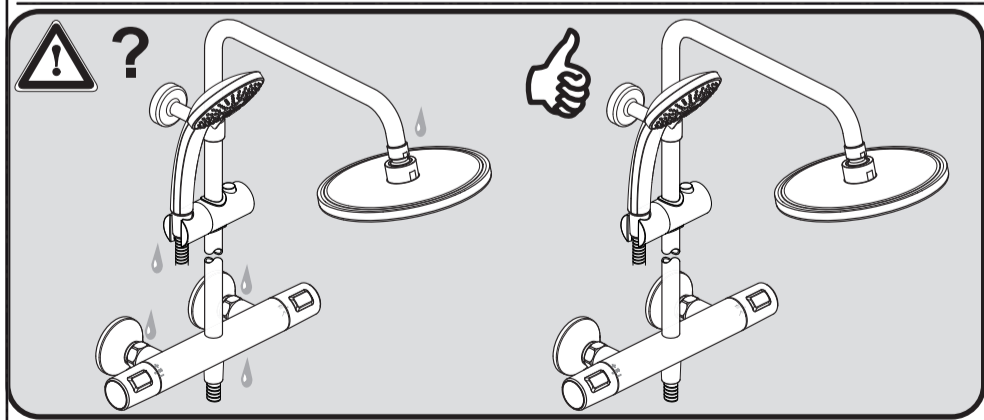

14	A 861 378 XX
15	A 861 379 XX
	A 861 380 XX
16	A 861 508 XX
17	A 861 815 XX

Ideal Standard

CERATHERM T25
A 7545 ..

0724 / A 868 963R1
 Made in Germany

Ideal Standard International NV
 Corporate Village – Gent Building
 Da Vincilaan 2
 1935 Zaventem
 Belgium
<https://www.idealstandard.com>