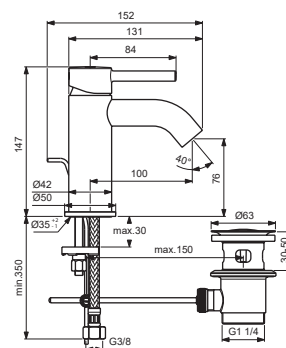

**BC192XX
BC193XX
BC203XX**

BC268XX