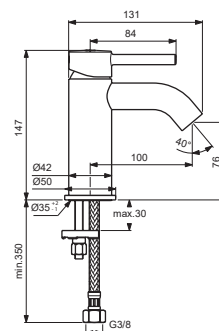

CERALINE

Ideal Standard

Produced from: June 2022

**BC192XX
BC193XX
BC203XX**

BC268XX

BC822XX

For XX=Coverage-Designate:

AA=chrome, GN=silver storm
A2=brushed gold, A5=magnetic grey

For Instance:

B961706AA for chrome

Pos.	Signify	Spare parts-Nr.	Quantity	Pos.	Signify	Spare parts-Nr.	Quantity
1	Lever,w/logo-set	B961706XX	1 Pcs.	12	Pop up waste-compl.	B960900XX	1 Set
2	Block cap	A961157XX	1 Pcs.				
3	Cover cap	A861080XX	1 Pcs.				
4	Screw M38x1.5	B961645NU	1 Set				
5	Cartridge Ø28mm	A861397NU	1 Pcs.				
6	Aerator cache M21.5x1	B960366NU*	1 Pcs.				
6a+7	Neop.M21.5x1-5 l/min	B960889NU	1 Set				
7	Service key	B960654NU	1 Pcs.				
8	Rosette decorative	B960712XX	1 Pcs.				
9	Connecting set	B964702NU	1 Set				
10	Pop-up drain ass.	A962991XX	1 Pcs.				
10a	Click waste slotted	S8803AA	1 Pcs.				
	Click waste plastic	B961705AA**	1 Pcs.				
11	Fl.hose G3/8/M8x1 /L500	A962005NU	1 Pcs.				

* for BC192AA

**for AA-chrome