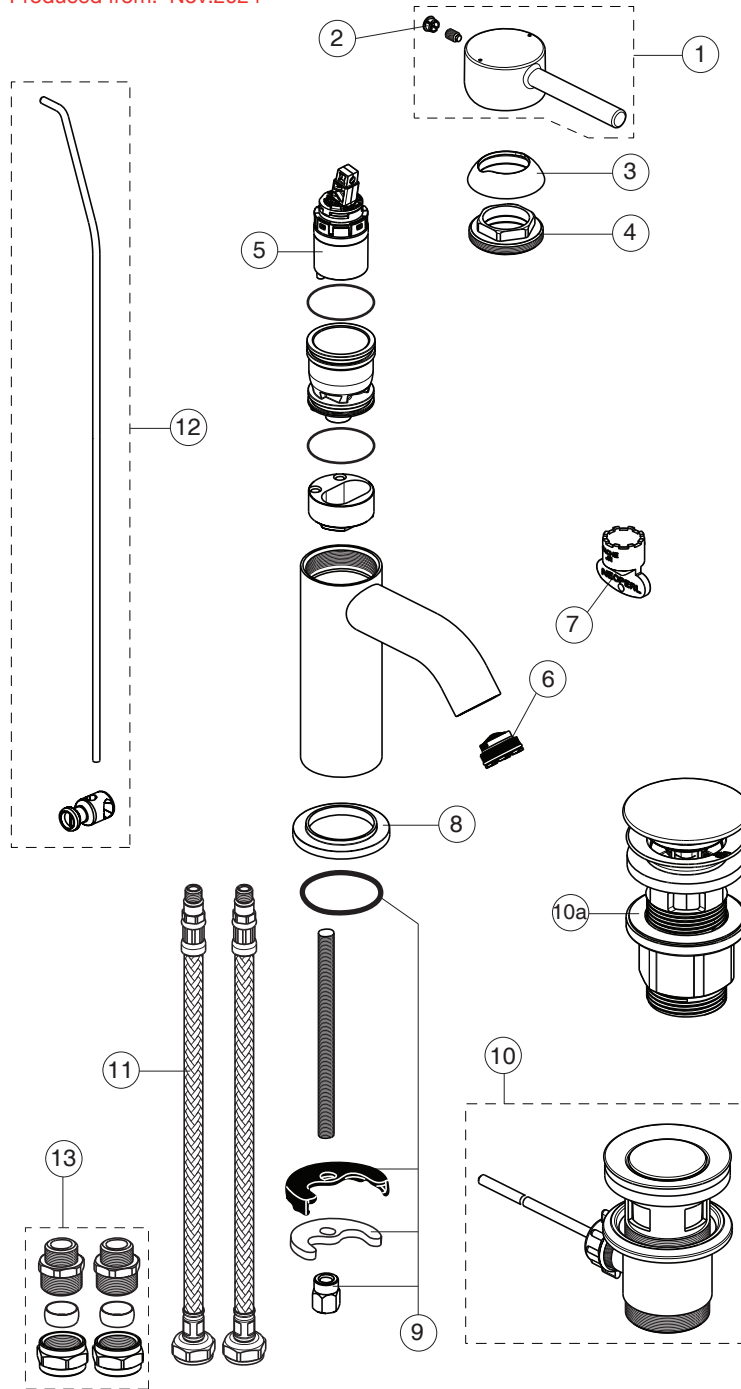

CERALINE

Ideal Standard

Produced from: Nov.2024