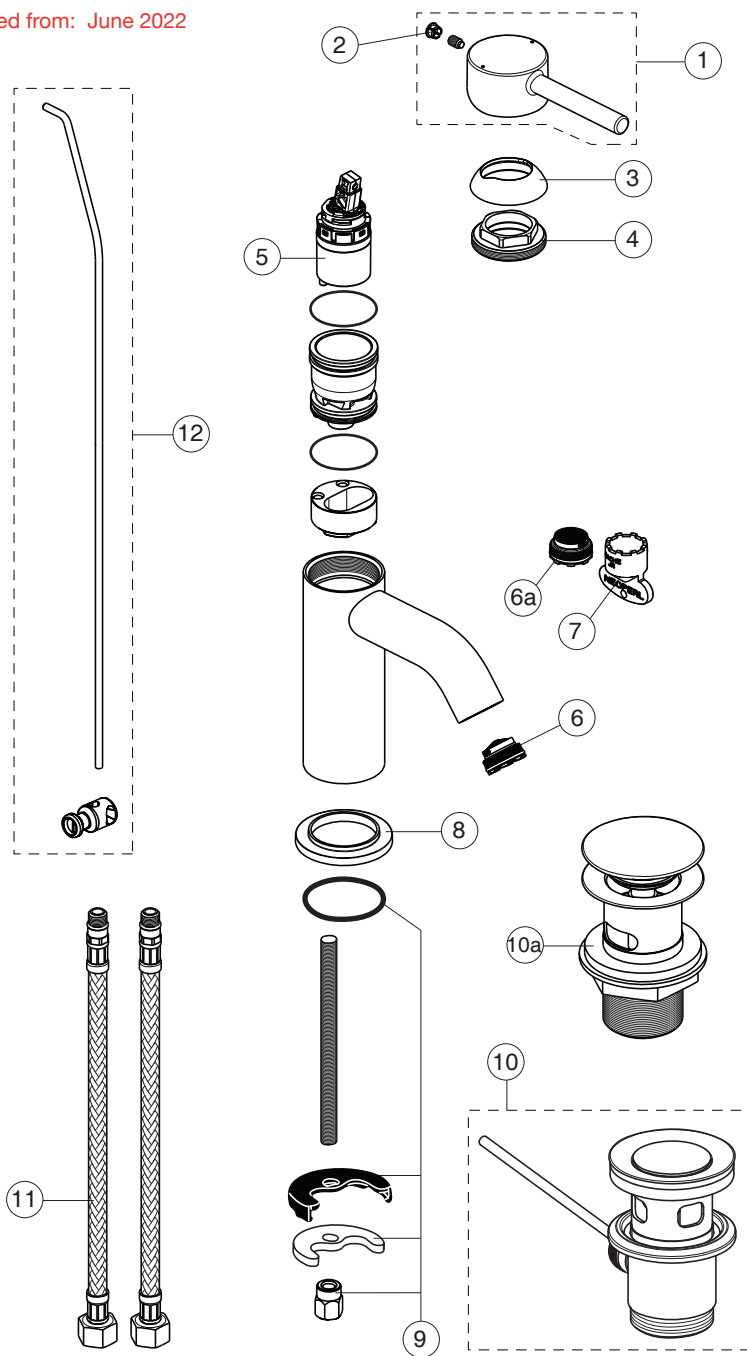

CERALINE

Ideal Standard

Produced from: June 2022