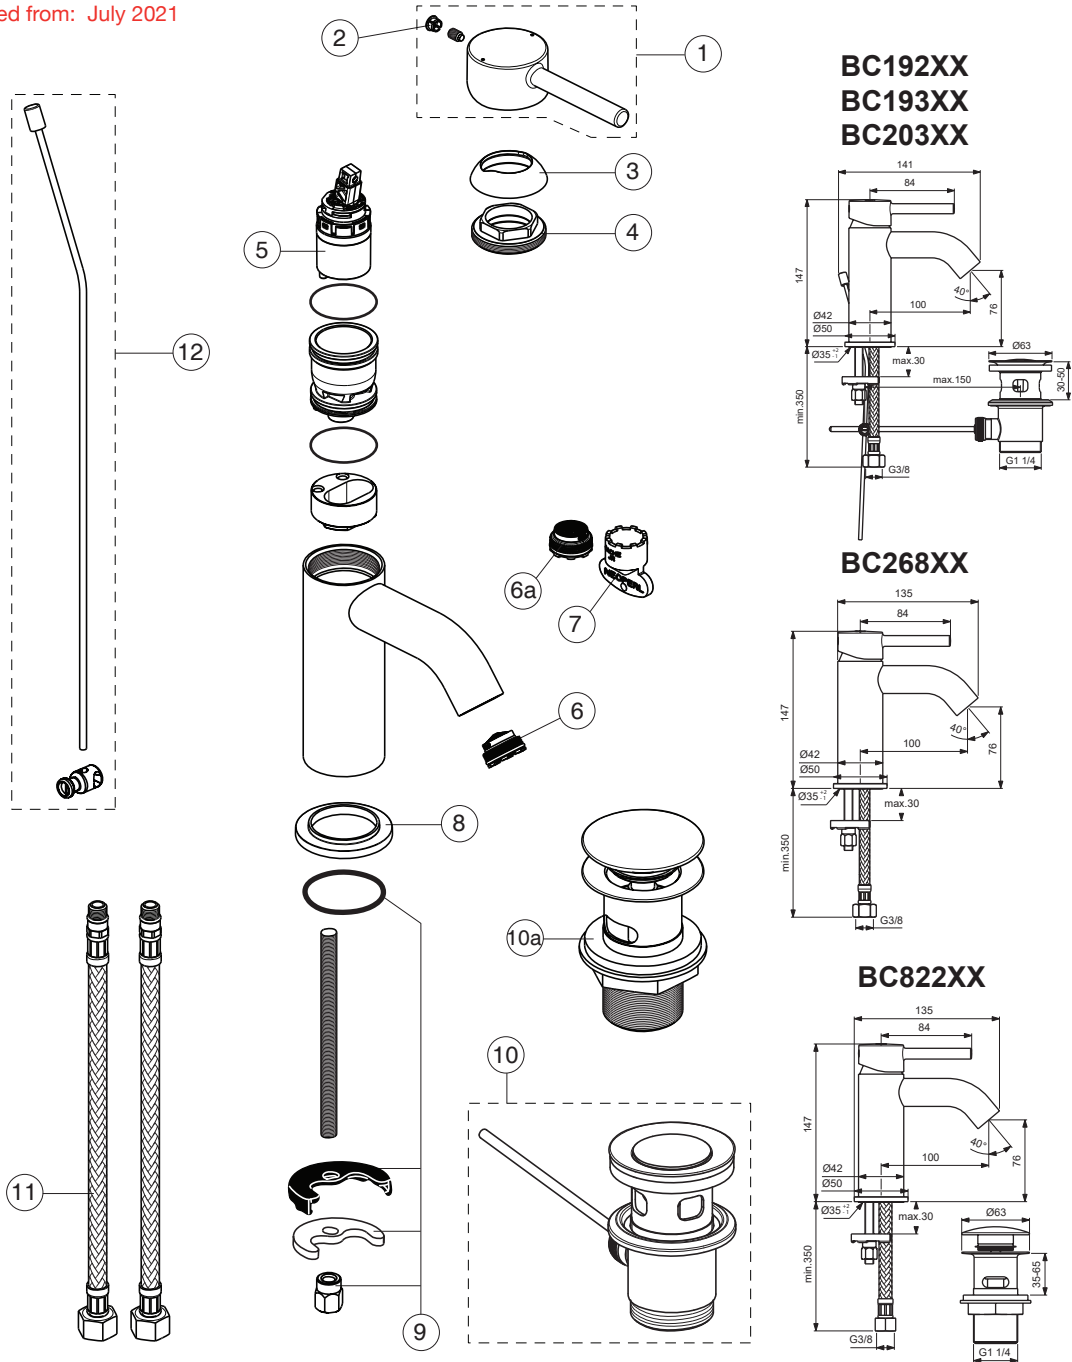

**For Instance:**

B961706AA for chrome

Pos.	Signify	Spare parts-Nr.	Quantity	Pos.	Signify	Spare parts-Nr.	Quantity
1	Lever,w/logo-set	B961706XX	1 Pcs.	12	Pop up waste-compl.	B960900XX	1 Set
2	Block cap	A961157XX	1 Pcs.				
3	Cover cap	A861080XX	1 Pcs.				
4	Screw M38x1.5	B961645NU	1 Set				
5	Cartridge Ø28mm	A861397NU	1 Pcs.				
6	Aerator cache M21.5x1	B960366NU*	1 Pcs.				
6a+7	Neop.M21.5x1-5 l/min	B960889NU	1 Set				
7	Service key	B960654NU	1 Pcs.				
8	Rosette decorative	B960712XX	1 Pcs.				
9	Connecting set	B964702NU	1 Set				
10	Pop-up drain ass.	A962991XX	1 Pcs.				
10a	Click waste slotted	S8803AA	1 Pcs.				
	Click waste plastic	B961705AA**	1 Pcs.				
11	Fl.hose G3/8/M8x1 /L500	A962005NU	1 Pcs.				

# CERALINE

Ideal Standard

Produced from: July 2021

**For XX=Coverage-Designate:**

AA=chrome, GN=silver storm  
A2=brushed gold, A5=magnetic grey

**For Instance:**

B961706AA for chrome

Pos.	Signify	Spare parts-Nr.	Quantity	Pos.	Signify	Spare parts-Nr.	Quantity
1	Lever, w/logo-set	B961706XX	1 Pcs.	12	Pop up waste-compl.	B961384XX	1 Set
2	Block cap	A961157XX	1 Pcs.				
3	Cover cap	A861080XX	1 Pcs.				
4	Screw M3x1.5	B961645NU	1 Set				
5	Cartridge Ø28mm	A861397NU	1 Pcs.				
6	Aerator cache M21.5x1	B960366NU*	1 Pcs.				
6a+7	Neop.M21.5x1-5 l/min	B960889NU	1 Set				
7	Service key	B960654NU	1 Pcs.				
8	Rosette decorative	B960712XX	1 Pcs.				
9	Connecting set	B964702NU	1 Set				
10	Pop-up drain ass.	A962991XX	1 Pcs.				
10a	Click waste slotted	S8803AA	1 Pcs.				
	Click waste plastic	B961705AA**	1 Pcs.				
11	Fl.hose G3/8/M8x1 /L500	A962005NU	1 Pcs.				