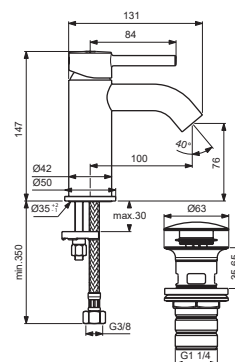

For XX=Coverage-Designate:

AA=chrome, GN=silver storm
A2=brushed gold, A5=magnetic grey

For Instance:

B961706AA for chrome

Pos.	Signify	Spare parts-Nr.	Quantity	Pos.	Signify	Spare parts-Nr.	Quantity
1	Lever,w/logo-set	B961706XX	1 Pcs.	12	Pop up waste-compl.	B960900XX	1 Set
2	Block cap	A961157XX	1 Pcs.				
3	Cover cap	A861080XX	1 Pcs.				
4	Screw M38x1.5	B961645NU	1 Set				
5	Cartridge Ø28mm	A861397NU	1 Pcs.				
6	Aerator cache M21.5x1	B960366NU*	1 Pcs.				
6a+7	Neop.M21.5x1-5 l/min	B960889NU	1 Set				
7	Service key	B960654NU	1 Pcs.				
8	Rosette decorative	B960712XX	1 Pcs.				
9	Connecting set	B964702NU	1 Set				
10	Pop-up drain ass.	A962991XX	1 Pcs.				
10a	Click waste slotted	S8803AA	1 Pcs.				
	Click waste plastic	B961705AA**	1 Pcs.				
11	Fl.hose G3/8/M8x1 /L500	A962005NU	1 Pcs.				

* for BC192AA

**for AA-chrome