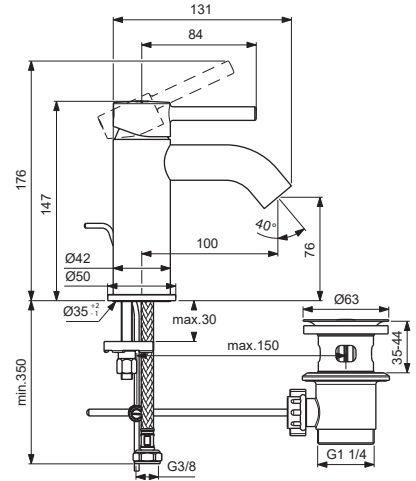

BC192AA
BC193XX
BC203AA
BC268XX
BC822XX

without pop-up waste:
BC268XX
with pop-up waste-abs/mess:
BC192AA ; BC193XX ; BC203AA
with click waste:
BC822XX

BD136XG