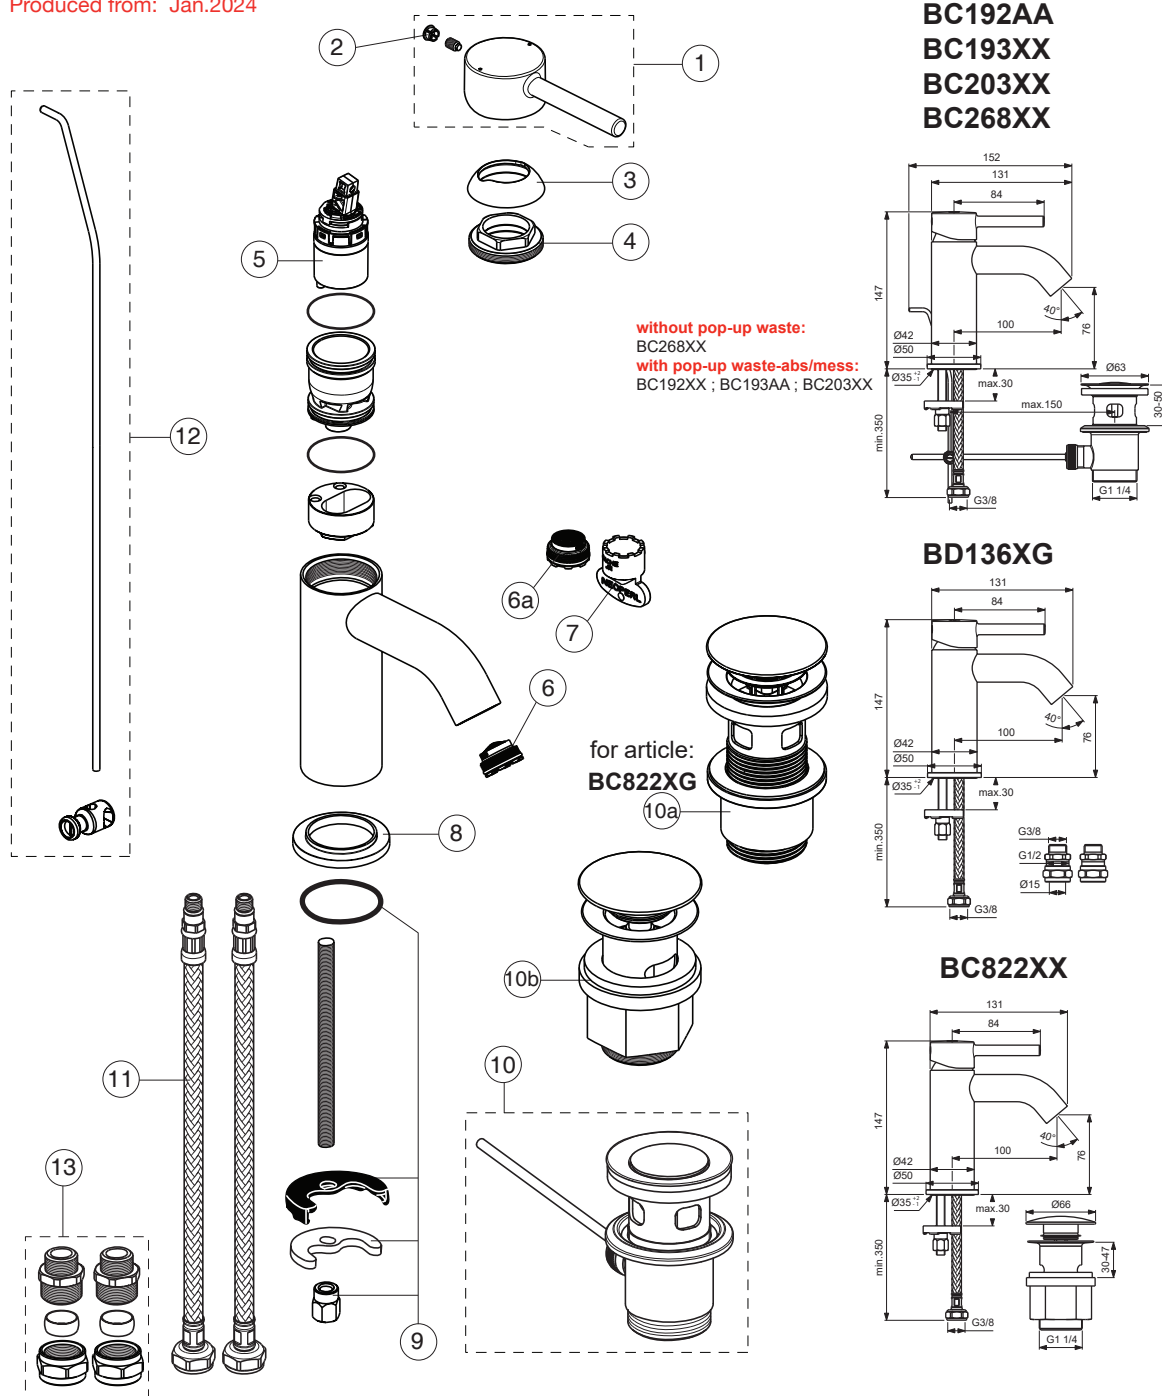

CERALINE

Ideal Standard

Produced from: Jan.2024

without pop-up waste:
BC268XX
with pop-up waste-abs/mess:
BC192XX ; BC193AA ; BC203XX

for article:
BC822XG

For XX=Coverage-Designate:

AA=chrome, GN=silver storm
A2=brushed gold, A5=magnetic grey

For Instance:

B961706AA for chrome

Pos.	Signify	Spare parts-Nr.	Quantity	Pos.	Signify	Spare parts-Nr.	Quantity
1	Lever,w/logo-set	B961706XX	1 Pcs.	11	Fl.hose G3/8/M8x1/L500	B960221NU	1 Pcs.
2	Block cap	A961157XX	1 Pcs.	12	Pop up waste-compl.	B960900XX	1 Set
3	Cover cap	A861080XX	1 Pcs.	13	Connector G3/8,Ø15	B960845NU	1 Set
4	Screw M38x1.5	B961645NU	1 Set				
5	Cartridge Ø28mm	A861397NU	1 Pcs.				
6	Aerator cache M21.5x1	B960366NU*	1 Pcs.				
6a+7	Neop.M21.5x1-3.8 L/min	B960889NU	1 Set				
7	Service key	B960654NU	1 Pcs.				
8	Rosette decorative	B960712XX	1 Pcs.				
9	Connecting set	B964702NU	1 Set				
10	Pop-up drain ass.	A962991XX	1 Pcs. (BC193XG , BC203XG)				
		B960853XX	1 Pcs. (BC192AA ; BC193AA , BC203AA)				
10a	Click waste slotted	E1482XX	1 Pcs. (BC822XG)				
10b	Click waste plastic	B961705AA	1 Pcs. (BC822AA)				

* for BC192AA