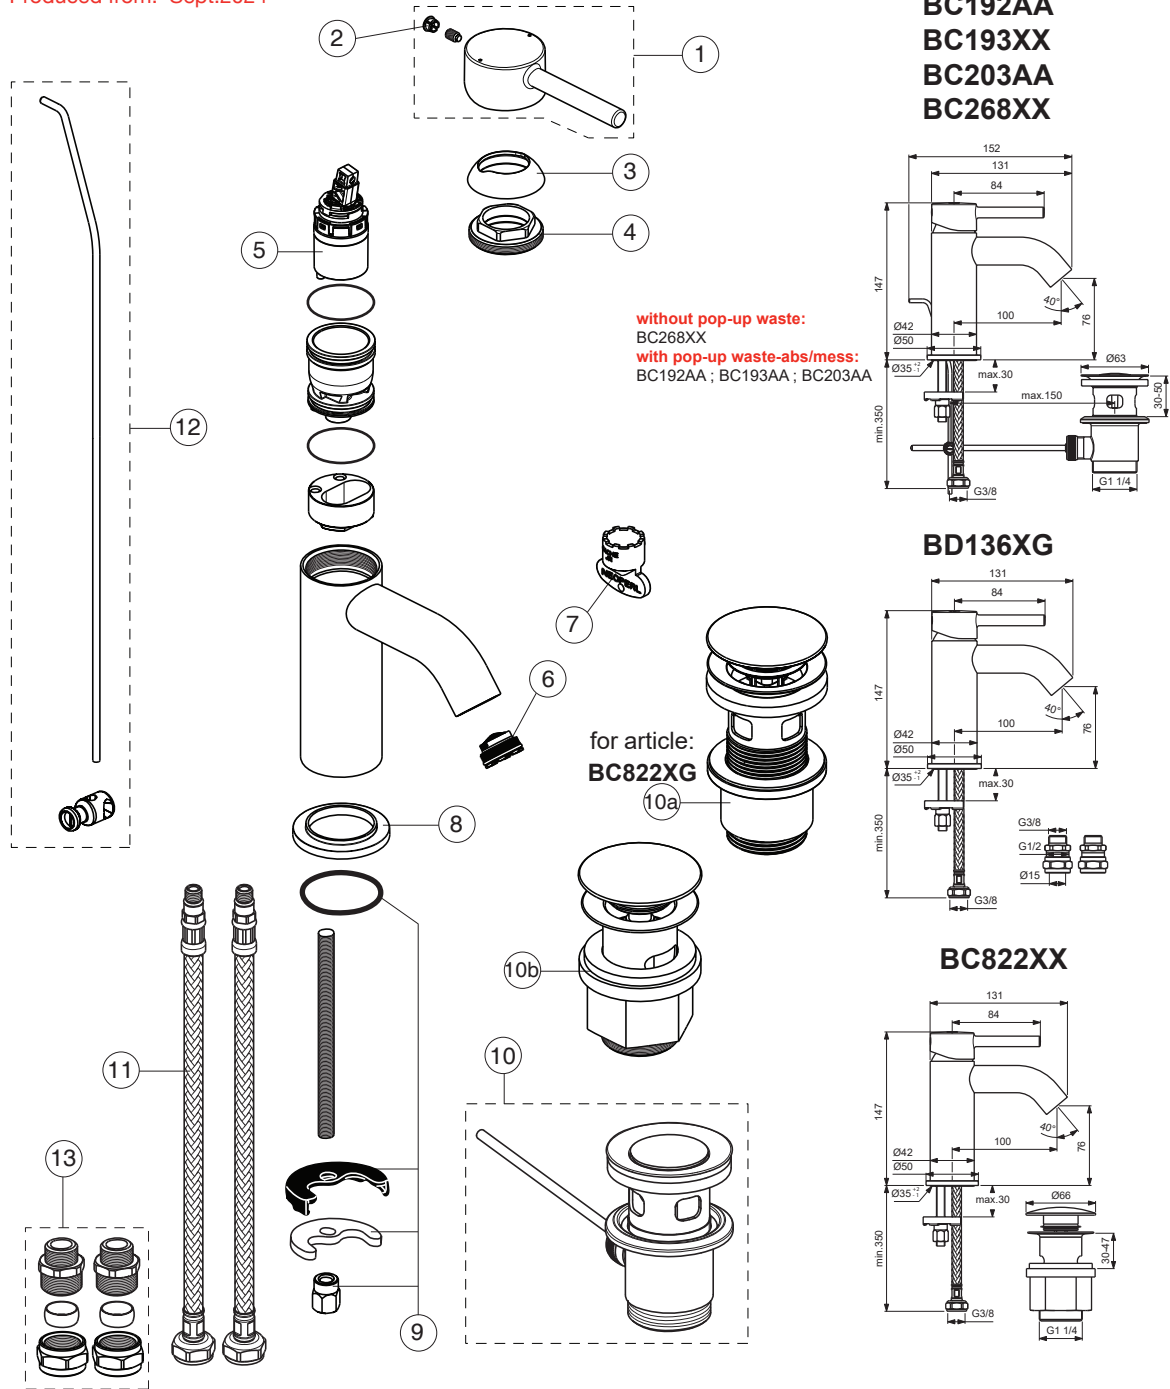

CERALINE

Ideal Standard

Produced from: Sept.2024

without pop-up waste:
BC268XX
with pop-up waste-abs/mess:
BC192AA ; BC193AA ; BC203AA

for article:
BC822XG

For XX=Coverage-Designate:
AA=chrome,XG=silk black

For Instance:
B961706AA for chrome

Pos.	Signify	Spare parts-Nr.	Quantity	Pos.	Signify	Spare parts-Nr.	Quantity
1	Lever,w/logo-set	B961706XX	1 Pcs.	12	Pop up waste-compl.	B960900XX	1 Set
2	Block cap	A961157XX	1 Pcs.	13	Connector G3/8,Ø15	B960845NU	1 Set
3	Cover cap	A861080XX	1 Pcs.				
4	Screw M38x1.5	B961645NU	1 Set				
5	Cartridge Ø28mm	A861397NU	1 Pcs.				
6+7	Neop.M21.5x1-3.8 L/min	B960889NU	1 Set				
7	Service key	B960654NU	1 Pcs.				
8	Rosette decorative	B960712XX	1 Pcs.				
9	Connecting set	B964702NU	1 Set				
10	Pop-up drain ass.	A962991XX	1 Pcs. (BC193XG)				
		B960853XX	1 Pcs. (BC192AA ; BC193AA , BC203AA)				
10a	Click waste slotted	E1482XX	1 Pcs. (BC822XG)				
10b	Click waste plastic	B961705AA	1 Pcs. (BC822AA)				
11	Fl.hose G3/8/M8x1/L500	B960221NU	1 Pcs.