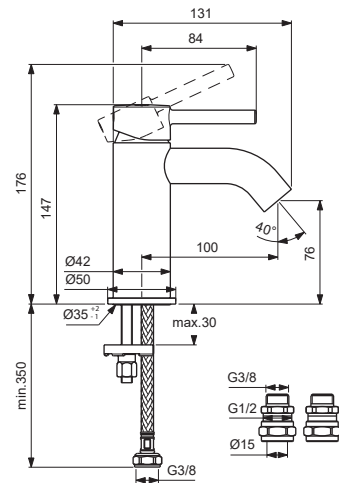

**BD136XG**

**For XX=Coverage-Designate:**

AA=chrome, XG=silk black

**For Instance:**

B961706AA for chrome

Pos.	Signify	Spare parts-Nr.	Quantity	Pos.	Signify	Spare parts-Nr.	Quantity
1	Lever,w/logo-set	B961706XX	1 Pcs.	13	Connector G3/8,Ø15	B960845NU	1 Set
2	Block cap	A961157XX	1 Pcs.				
3	Cover cap	A861080XX	1 Pcs.				
4	Screw M38x1.5	B961645NU	1 Set				
5	Cartridge Ø28mm	A861397NU	1 Pcs.				
6+7	Neop.M21.5x1-3.8 L/min	B960889NU	1 Set				
7	Service key	B960654NU	1 Pcs.				
8	Rosette decorative	B960712XX	1 Pcs.				
9	Connecting set	B964702NU	1 Set				
10	Pop-up drain ass.	A962991XX	1 Pcs. ( BC193XG )				
		B960853XX	1 Pcs. ( BC192AA ; BC193AA , BC203AA )				
10a	Click waste plastic	B961705XX	1 Pcs. ( BC822XX )				
11	Fl.hose G3/8/M8x1/L500	B960221NU	1 Pcs.				
12	Pop up waste-compl.	B960900XX	1 Set				

**For Instance:**  
B961706AA for chrome

Pos.	Signify	Spare parts-Nr.	Quantity	Pos.	Signify	Spare parts-Nr.	Quantity
1	Lever,w/logo-set	B961706XX	1 Pcs.	12	Pop up waste-compl.	B960900XX	1 Set
2	Block cap	A961157XX	1 Pcs.	13	Connector G3/8,Ø15	B960845NU	1 Set
3	Cover cap	A861080XX	1 Pcs.				
4	Screw M38x1.5	B961645NU	1 Set				
5	Cartridge Ø28mm	A861397NU	1 Pcs.				
6+7	Neop.M21.5x1-3.8 L/min	B960889NU	1 Set				
7	Service key	B960654NU	1 Pcs.				
8	Rosette decorative	B960712XX	1 Pcs.				
9	Connecting set	B964702NU	1 Set				
10	Pop-up drain ass.	A962991XX	1 Pcs. ( BC193XG )				
		B960853XX	1 Pcs. ( BC192AA ; BC193AA , BC203AA )				
10a	Click waste slotted	E1482XX	1 Pcs. ( BC822XG )				
10b	Click waste plastic	B961705AA	1 Pcs. ( BC822AA )				
11	Fl.hose G3/8/M8x1/L500	B960221NU	1 Pcs.				