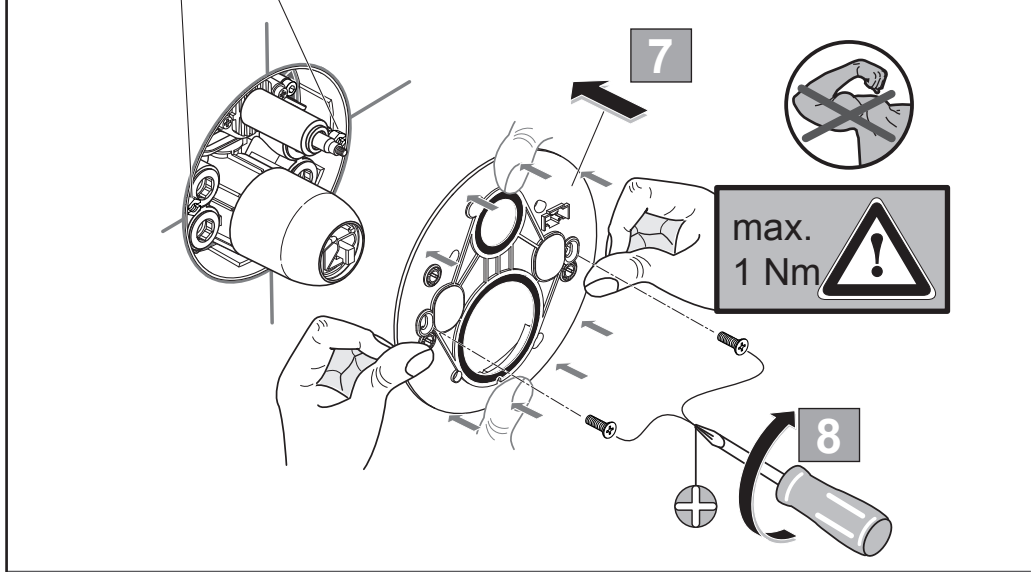

P	bar	0,5	MAX. 10	5	Thumbs up	Q (3 bar)
T	°C	MAX. 80	65	55	Thumbs up	l/min
						23