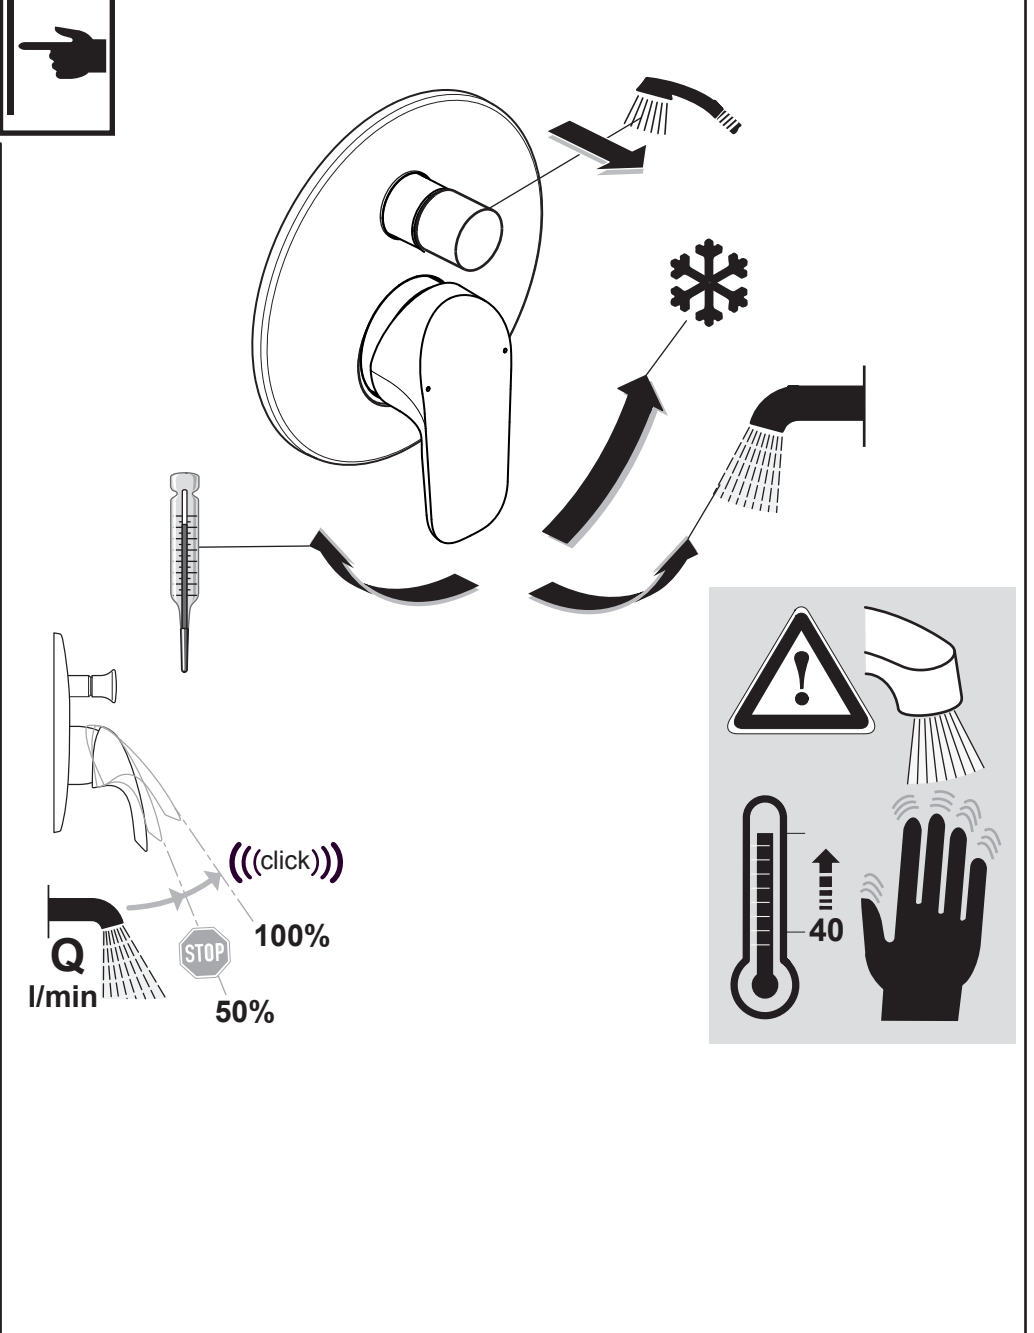

P	bar	0,5	MAX. 10	5	Thumbs up	Q (3 bar)
T	°C	MAX. 80	65	55	Thumbs up	l/min
						23