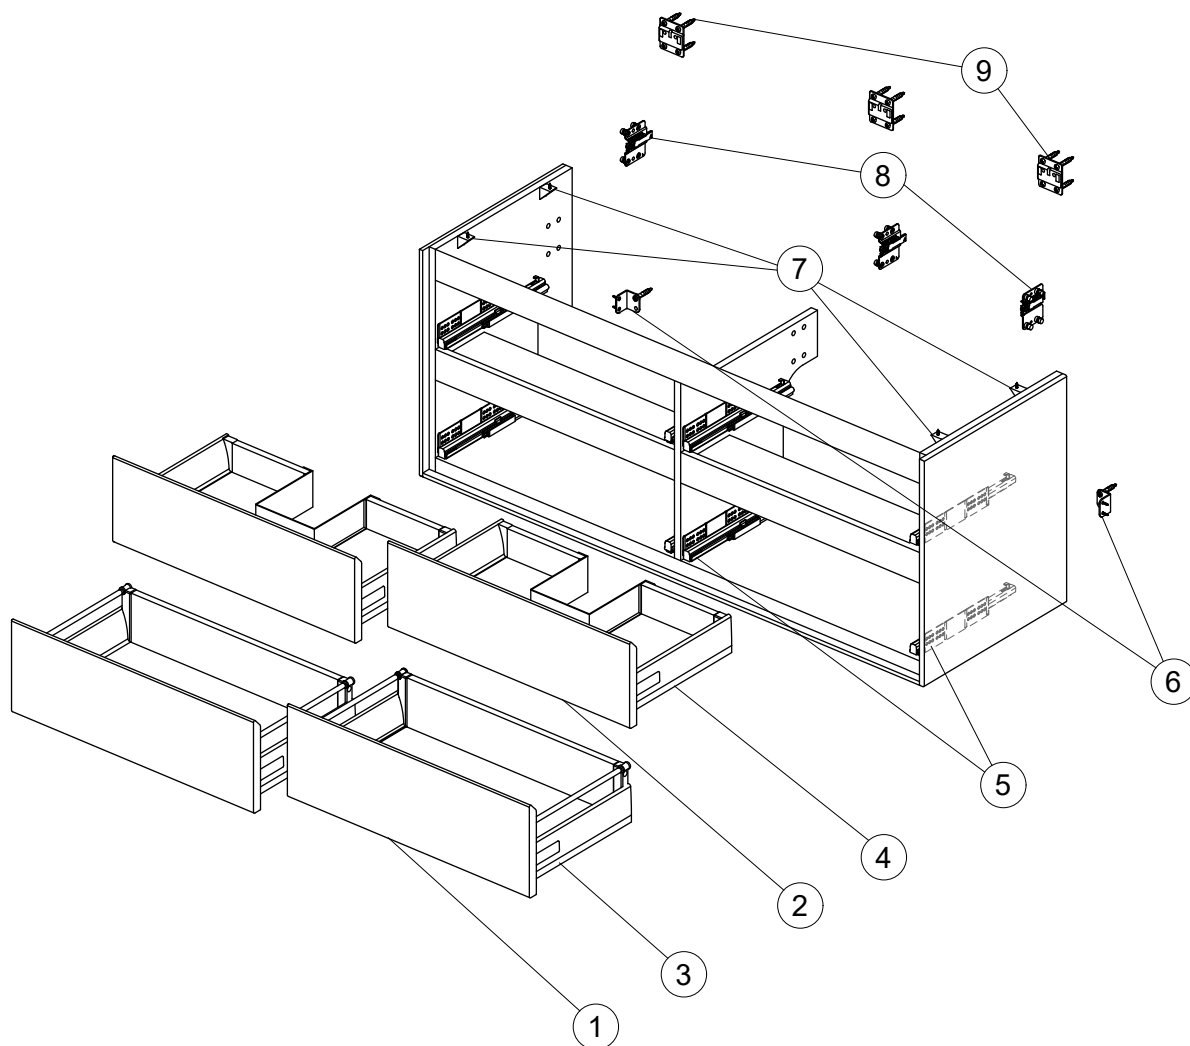

Item	Description	Colour/Finish		Code No.	Quantity
		Outside Finish	Accent Finish		
1	Lower drawer front panel 130	B2 - Glossy White KN - Glossy White EQ - Glossy Light Grey PS - Wood Light Grey UK - Wood Light Brown VY - Matt Dark Brown	Matt White Matt Light Grey Matt White Matt White Matt Light Brown Matt White	EF668B2 EF668B2 EF668EQ EF668PS EF668UK EF668VY	1
2	Upper drawer front panel 130	B2 - Glossy White KN - Glossy White EQ - Glossy Light Grey PS - Wood Light Grey UK - Wood Light Brown VY - Matt Dark Brown	Matt White Matt Light Grey Matt White Matt White Matt Light Brown Matt White	EF667B2 EF667B2 EF667EQ EF667PS EF667UK EF667VY	1
3	Lower drawer structure 130 Matt White			EF67067	1
4	Upper drawer structure 130 Matt White			EF66967	1
5	Runner 300 KIT			RV07467	Pair
6	Safety KIT (Brackets, screws, plugs)			TV38767	12
7	TOP brackets KIT (Brackets & screws)			TV38367	12
8	Hanging brackets KIT 1			RV08267	Pair
9	Wall fixation KIT 1			RV08167	12

Item	Description	Colour/Finish		Code No.	Quantity
		Outside Finish	Accent Finish		
1	Lower drawer front panel 130	B2 - Glossy White KN - Glossy White EQ - Glossy Light Gray PS - Wood Light Gray UK - Wood Light Brown VY - Matt Dark Brown	Matt White Matt Light Gray Matt White Matt White Matt Light Brown Matt White	EF562B2 EF562B2 EF562EQ EF562PS EF562UK EF562VY	1
2	Upper drawer front panel 130	B2 - Glossy White KN - Glossy White EQ - Glossy Light Gray PS - Wood Light Gray UK - Wood Light Brown VY - Matt Dark Brown	Matt White Matt Light Gray Matt White Matt White Matt Light Brown Matt White	EF561B2 EF561B2 EF561EQ EF561PS EF561UK EF561VY	1
3	Lower drawer structure 130 Matt White			EF56467	1
4	Upper drawer structure 130 Matt White			EF56367	1
5	Runner 300 KIT			EF53867	Pair
6	Safety KIT (Brackets, screws, plugs)			EF53967	10
7	TOP brackets KIT (Brackets & screws)			EF54067	17
8	Hanging brackets KIT BU			EF54167	Pair
9	Wall fixation KIT BU			EF54267	18