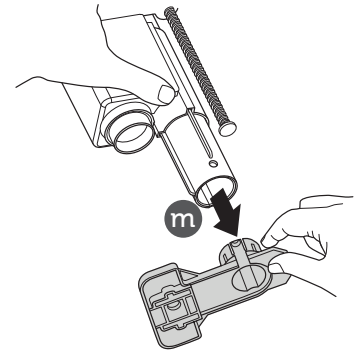

5 FRONT

6

7

**i**

Check minimum wall thickness requirement of your flush-plate in its instructions

4.5L

6L

**PRESS**