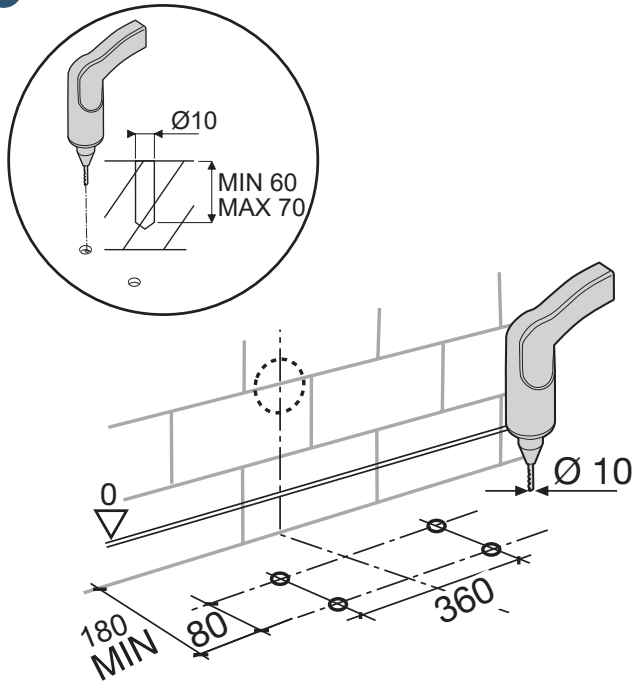

(dimensions in millimeters)

1

2

3

4 D

RV17067

5 TOP

5 FRONT

5 FRONT

6

7

**i**

Check minimum wall thickness requirement of your flush-plate in its instructions

4.5L

6L

**PRESS**