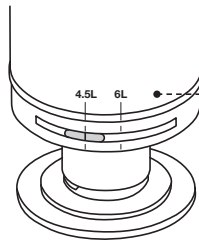

(dimensions in millimeters)

1

2

3

4 D

RV17067

5 TOP

5 FRONT

5 FRONT

6

7

**i**

Check minimum wall thickness requirement of your flush-plate in its instructions

4.5L

6L

**PRESS**