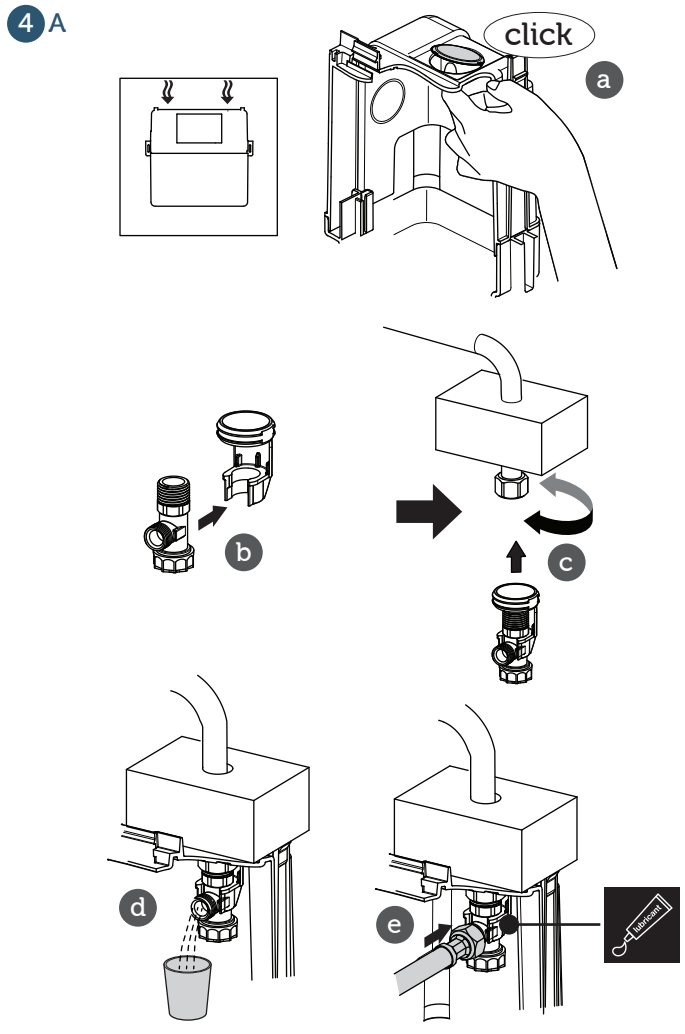

(dimensions in millimeters)

1

2

3

4 D

RV17067

5 TOP

5 FRONT

5 FRONT

6

7

**i**

Check minimum wall thickness requirement of your flush-plate in its instructions

4.5L

6L

**PRESS**