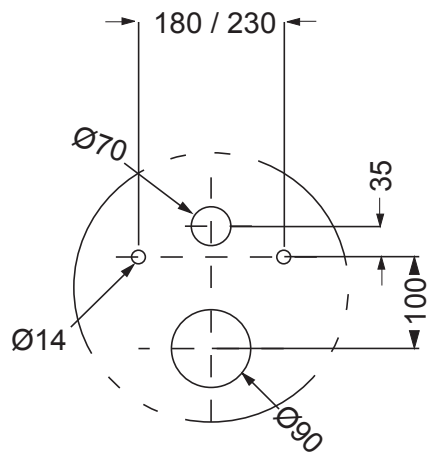

(dimensions in millimeters)

1

2

3

4 D

RV17067

5 TOP

5 FRONT

5 FRONT

6

7

**i**

Check minimum wall thickness requirement of your flush-plate in its instructions

4.5L

6L

**PRESS**