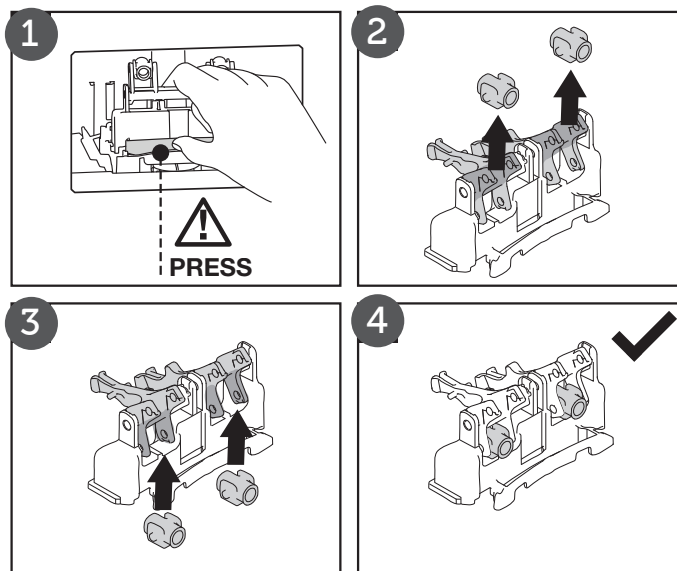

5 FRONT

6

7

**i**

Check minimum wall thickness requirement of your flush-plate in its instructions

4.5L

6L

**PRESS**