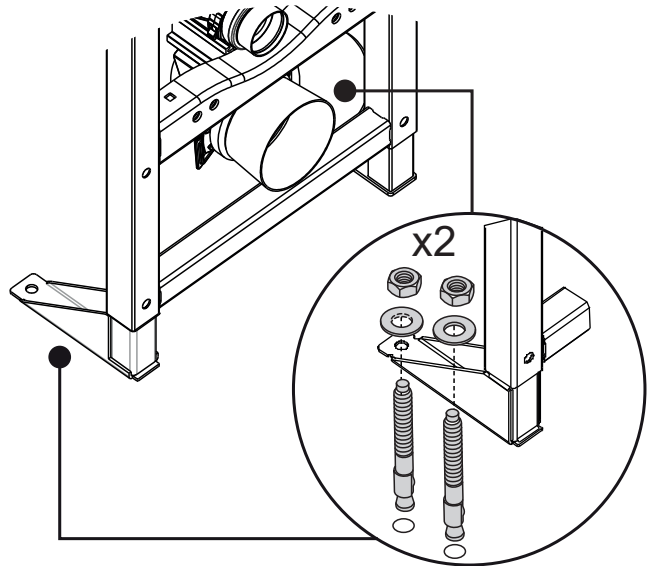

(dimensions in millimeters)

1

2

3

4 D

RV17067

5 TOP

5 FRONT

5 FRONT

6

7

**i**

Check minimum wall thickness requirement of your flush-plate in its instructions

4.5L

6L

**PRESS**