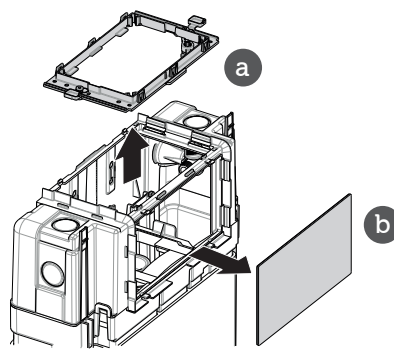

(dimensions in millimeters)

1

2

3

4 D

RV17067

5 TOP

5 FRONT

5 FRONT

6

7

**i**

Check minimum wall thickness requirement of your flush-plate in its instructions

4.5L

6L

**PRESS**