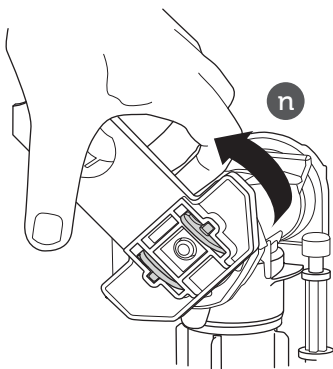

5 FRONT

6

7

**i**

Check minimum wall thickness requirement of your flush-plate in its instructions

4.5L

6L

**PRESS**