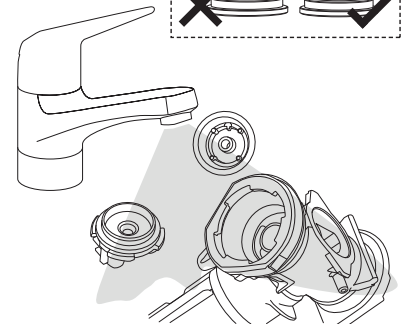

5 FRONT

6

7

**i**

Check minimum wall thickness requirement of your flush-plate in its instructions

4.5L

6L

**PRESS**