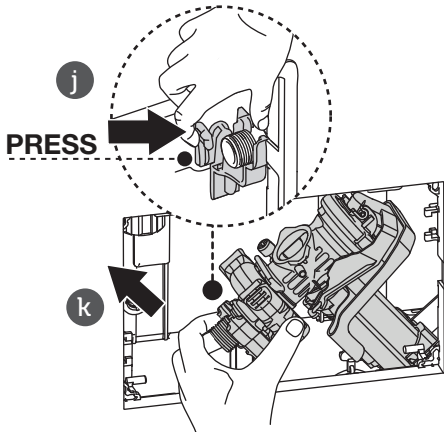

5 FRONT

6

7

**i**

Check minimum wall thickness requirement of your flush-plate in its instructions

4.5L

6L

**PRESS**