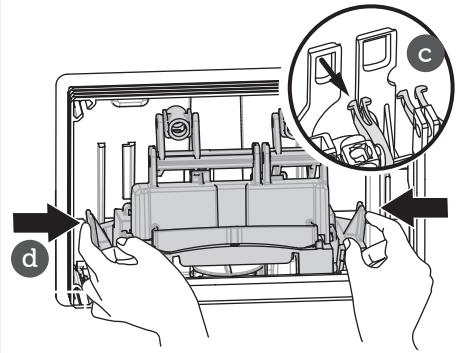

5 FRONT

6

7

**i**

Check minimum wall thickness requirement of your flush-plate in its instructions

4.5L

6L

**PRESS**