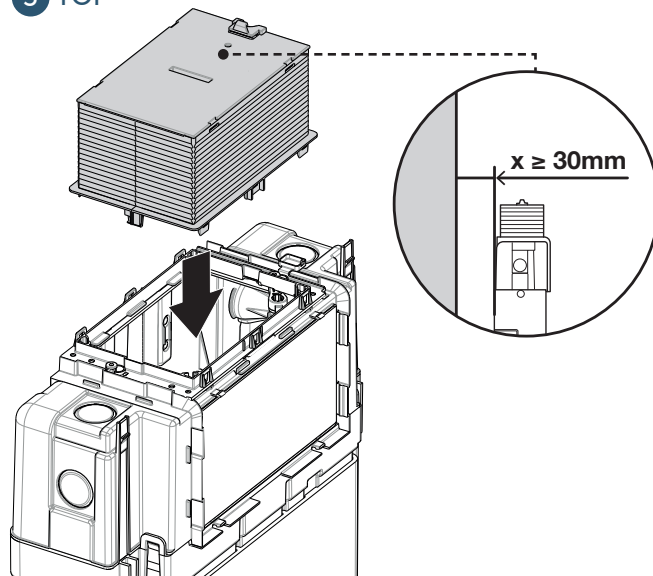

(dimensions in millimeters)

1

2

3

4 D

RV17067

5 TOP

5 FRONT

5 FRONT

6

7

**i**

Check minimum wall thickness requirement of your flush-plate in its instructions

4.5L

6L

**PRESS**