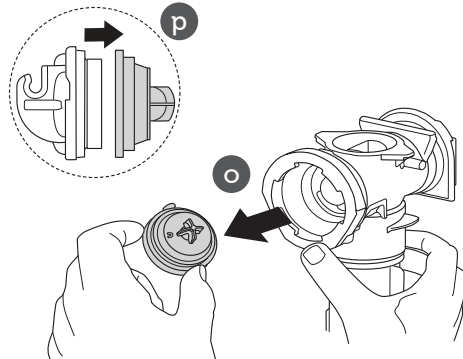

5 FRONT

6

7

**i**

Check minimum wall thickness requirement of your flush-plate in its instructions

4.5L

6L

**PRESS**