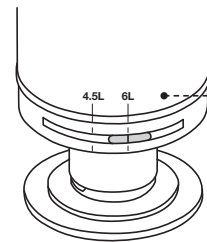

(dimensions in millimeters)

1

2

3

4 D

RV17067

5 TOP

5 FRONT

5 FRONT

6

7

**i**

Check minimum wall thickness requirement of your flush-plate in its instructions

4.5L

6L

**PRESS**