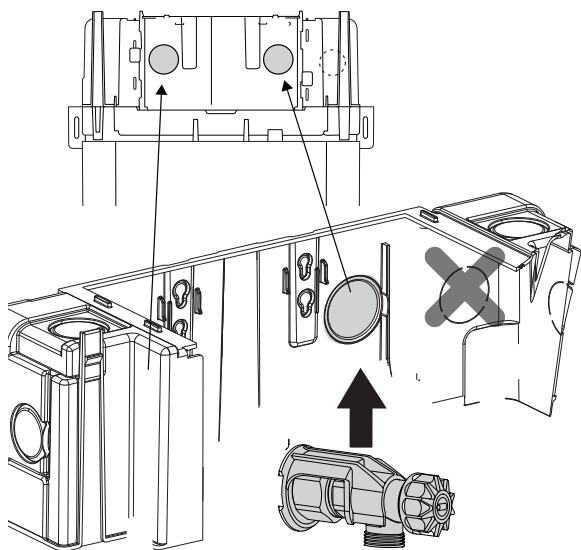

(dimensions in millimeters)

1

2

3

4 D

RV17067

5 TOP

5 FRONT

5 FRONT

6

7

**i**

Check minimum wall thickness requirement of your flush-plate in its instructions

4.5L

6L

**PRESS**