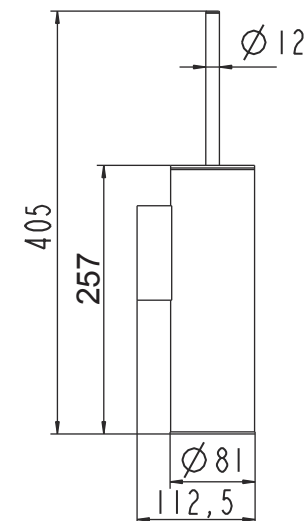

## N 1396AA

N1396AA

- 1 = H 961 947 AA
- 2 = H 961 945 NU
- 3 = H 961 134AA

Ideal Standard International NV  
 Corporate Village - Gent Building  
 Da Vincilaan 2  
 1935 Zaventem  
 Belgium

[www.idealstandardinternational.com](http://www.idealstandardinternational.com)