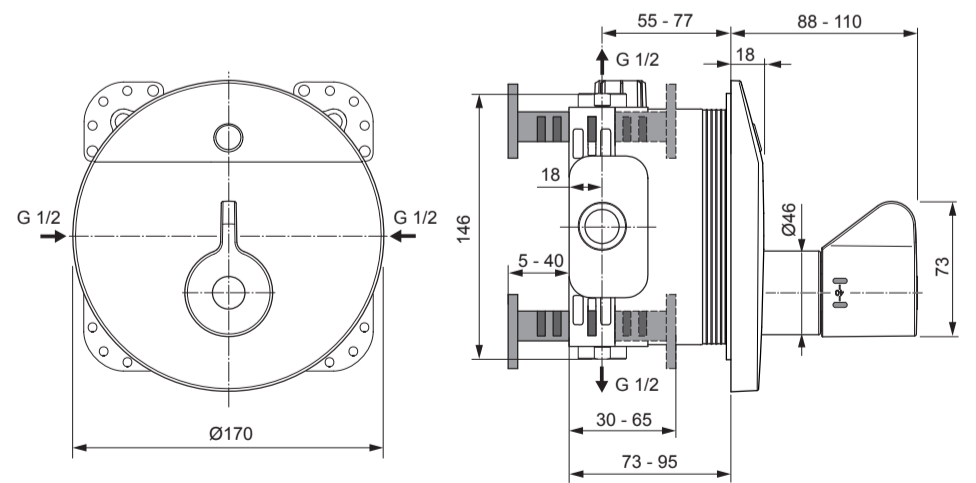

Ideal Standard International NV
Corporate Village - Gent Building
Da Vincilaan 2
1935 Zaventem
Belgium

www.idealstandardinternational.com