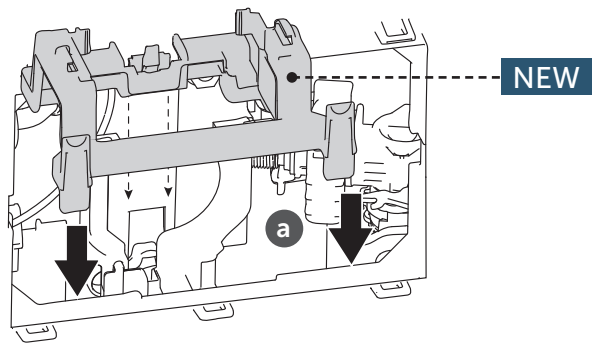

9

10

click
b

i

Ideal Standard International NV
Corporate Village – Gent Building
Da Vincilaan 2
B1935 – Zaventem
Belgium

BE +32 (0)2 325 66 33
BG +359 675 30362
DE +49 (0)228 521 580
EG +202 26969700
FR +33 (0)1 49 38 28 00
GB 01482 496 318
GR +30 210 67 90 810
HR +38591 22 99 304

HU +36 30 6991 594
IT 800 652 290
ME +971 4 804 2400
NL +31 (0)77 355 08 08
PL +48 71 7868 301/302
RO +40 21 3223 201/202
SI 00386 59 919040
TR +90 216 314 87 87

UA +359 675 30 468
AL/XK/BA +359 887 709 696
CZ/SK +420 417 592 179
DK/NO/SE +45 75 84 10 10
ES/PT +34 93 561 80 00
LV/LT/EE +371 673 57 792
RS/MK/ME +381 11 713 80 58
RU/MD +7 495 669 23 11