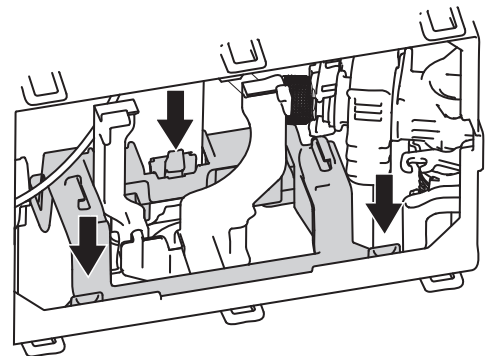

9

10

click
b

i

Ideal Standard International NV
Corporate Village – Gent Building
Da Vincilaan 2
B1935 – Zaventem
Belgium

BE +32 (0)2 325 66 33
BG +359 675 30362
DE +49 (0)228 521 580
EG +202 26969700
FR +33 (0)1 49 38 28 00
GB 01482 496 318
GR +30 210 67 90 810
HR +38591 22 99 304

HU +36 30 6991 594
IT 800 652 290
ME +971 4 804 2400
NL +31 (0)77 355 08 08
PL +48 71 7868 301/302
RO +40 21 3223 201/202
SI 00386 59 919040
TR +90 216 314 87 87

UA +359 675 30 468
AL/XK/BA +359 887 709 696
CZ/SK +420 417 592 179
DK/NO/SE +45 75 84 10 10
ES/PT +34 93 561 80 00
LV/LT/EE +371 673 57 792
RS/MK/ME +381 11 713 80 58
RU/MD +7 495 669 23 11