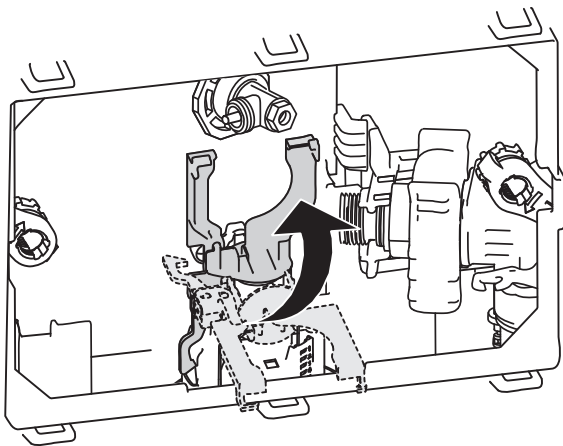

9

10

click
b

i

Ideal Standard International NV
Corporate Village – Gent Building
Da Vincilaan 2
B1935 – Zaventem
Belgium

BE +32 (0)2 325 66 33
BG +359 675 30362
DE +49 (0)228 521 580
EG +202 26969700
FR +33 (0)1 49 38 28 00
GB 01482 496 318
GR +30 210 67 90 810
HR +38591 22 99 304

HU +36 30 6991 594
IT 800 652 290
ME +971 4 804 2400
NL +31 (0)77 355 08 08
PL +48 71 7868 301/302
RO +40 21 3223 201/202
SI 00386 59 919040
TR +90 216 314 87 87

UA +359 675 30 468
AL/XK/BA +359 887 709 696
CZ/SK +420 417 592 179
DK/NO/SE +45 75 84 10 10
ES/PT +34 93 561 80 00
LV/LT/EE +371 673 57 792
RS/MK/ME +381 11 713 80 58
RU/MD +7 495 669 23 11