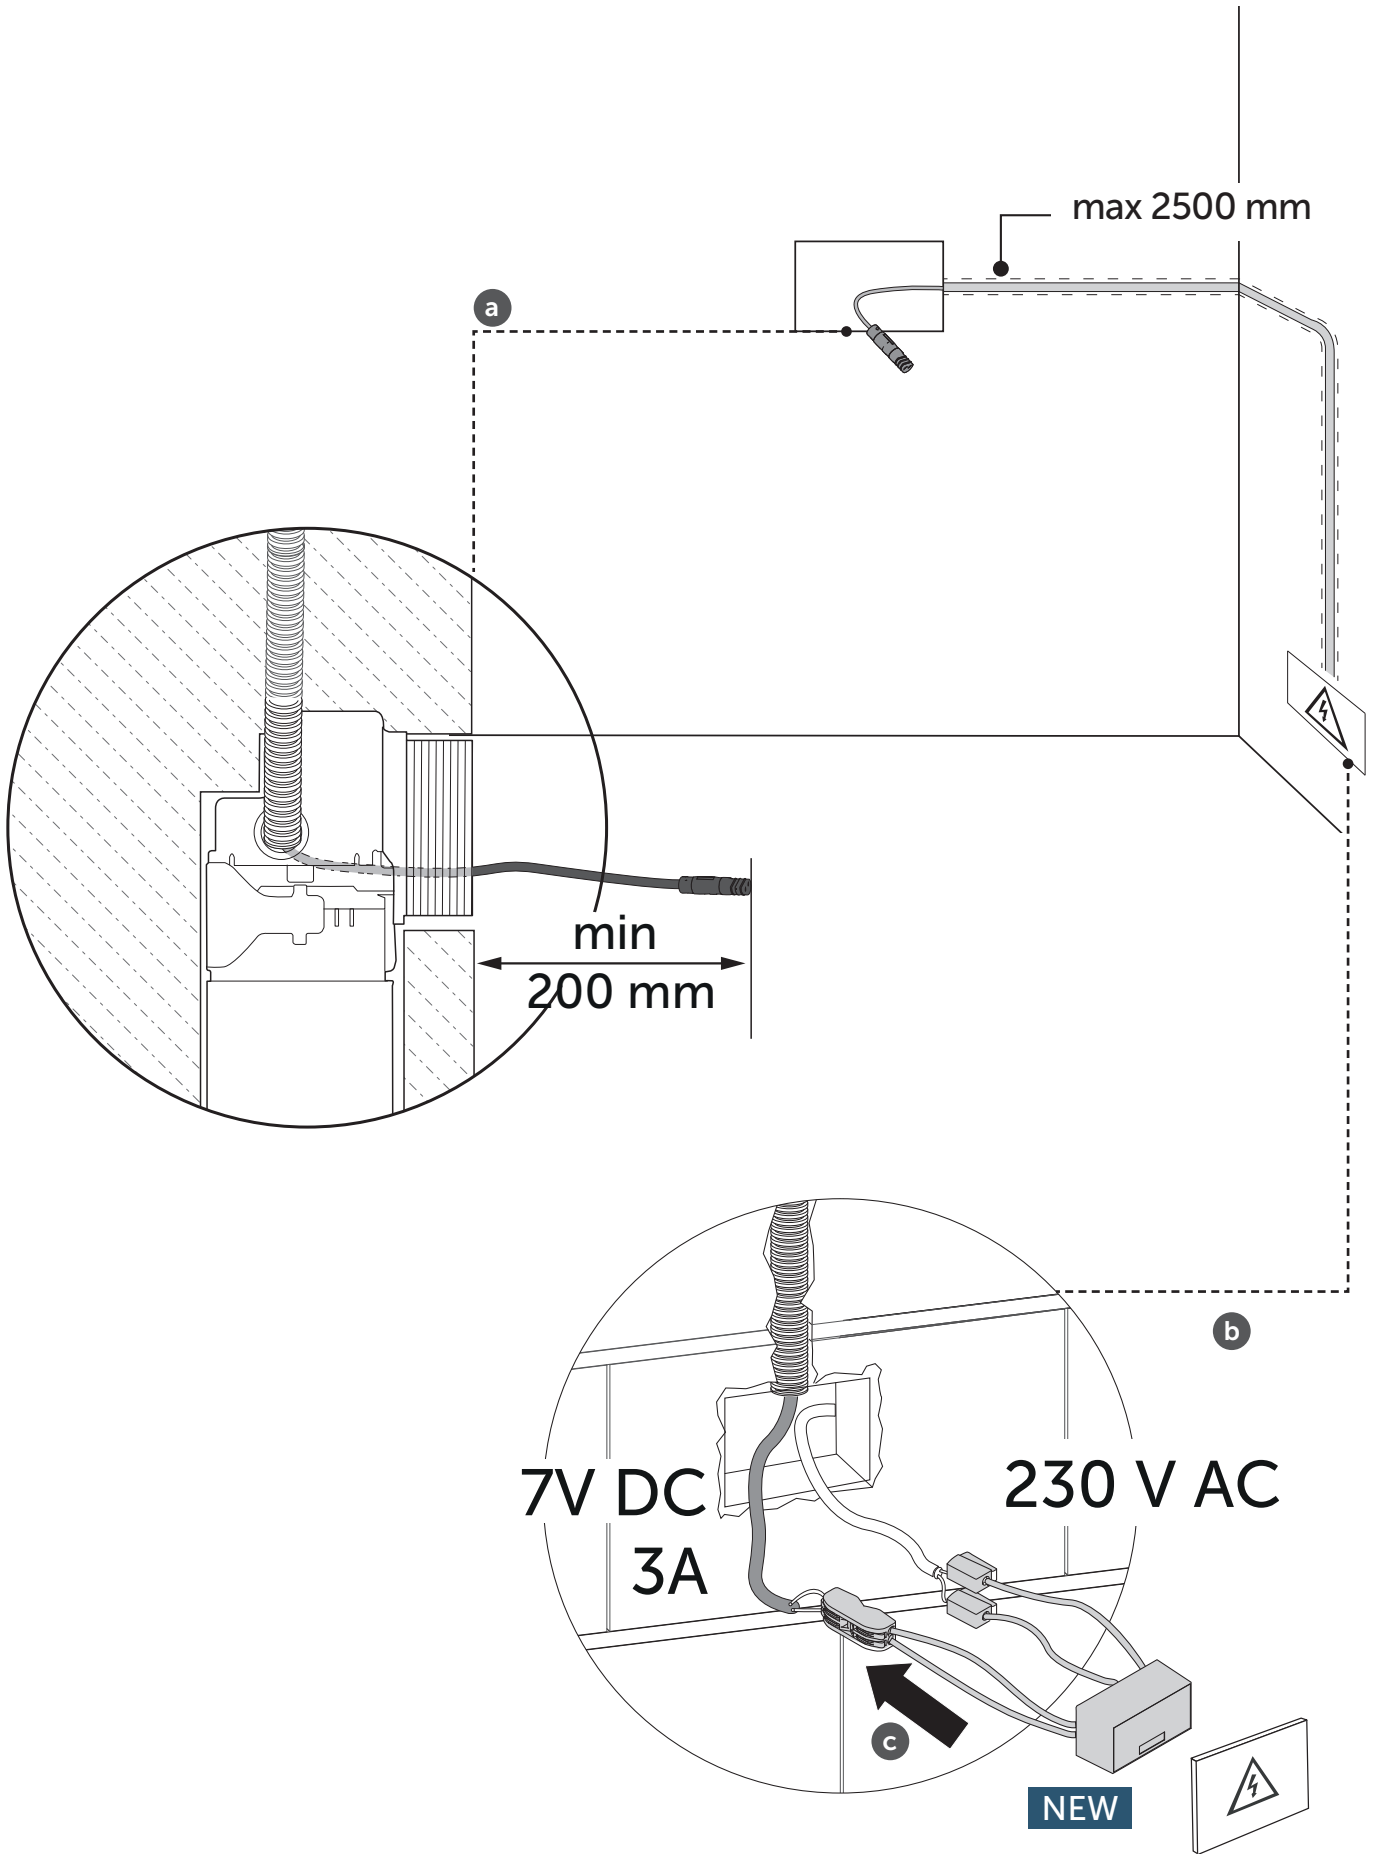

2.7M

100-240V AC
7V DC - 3A

2.5M

INSTALLATION ZONE

1

2

4

5