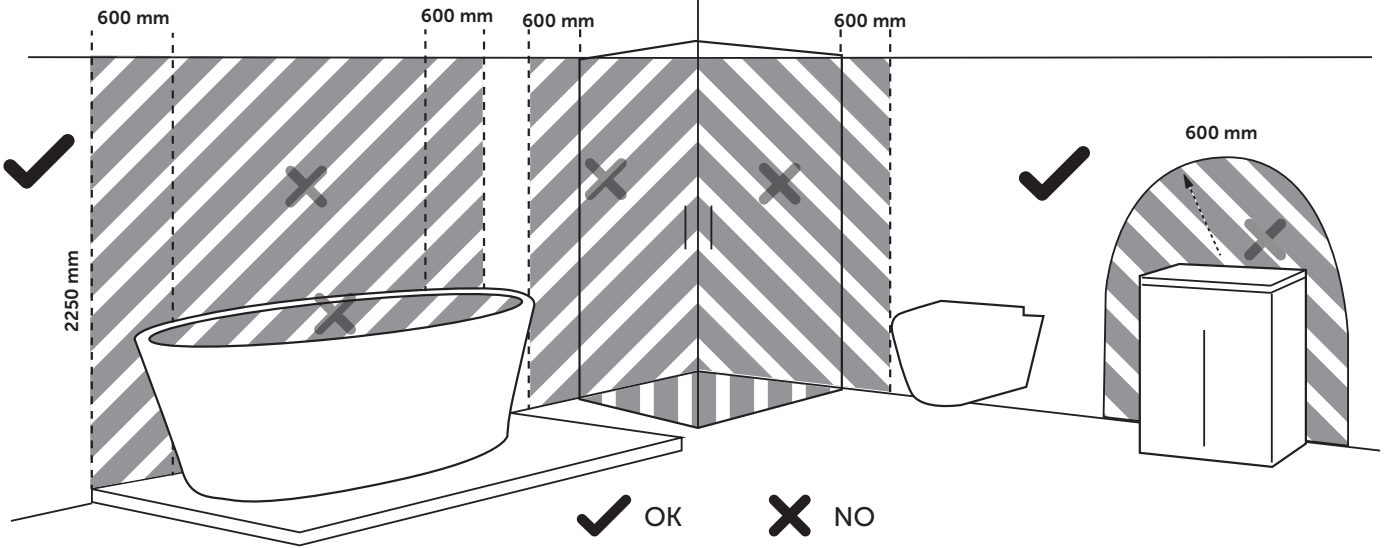

2.7M

100-240V AC
7V DC - 3A

2.5M

INSTALLATION ZONE

1

2

4

5