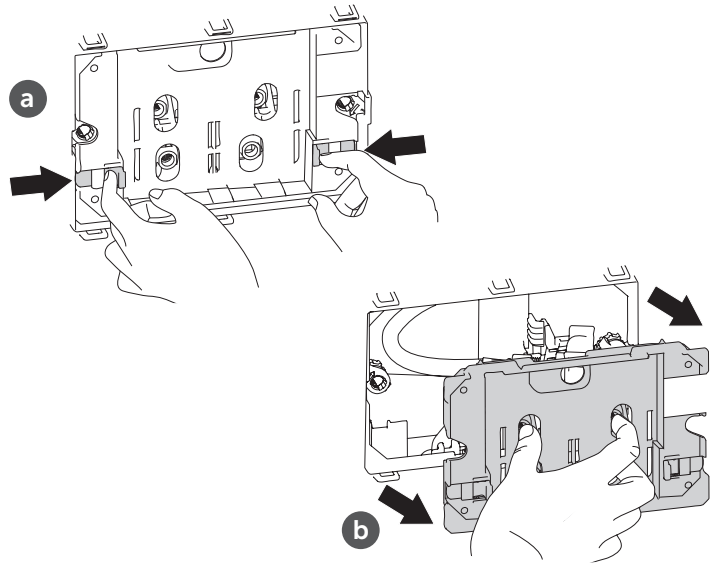

2.7M

100-240V AC
7V DC - 3A

2.5M

INSTALLATION ZONE

1

2

4

5