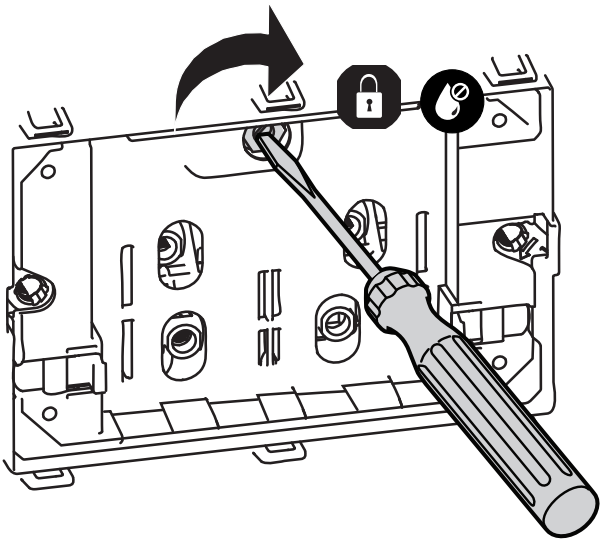

2.7M

100-240V AC
7V DC - 3A

2.5M

INSTALLATION ZONE

1

2

4

5