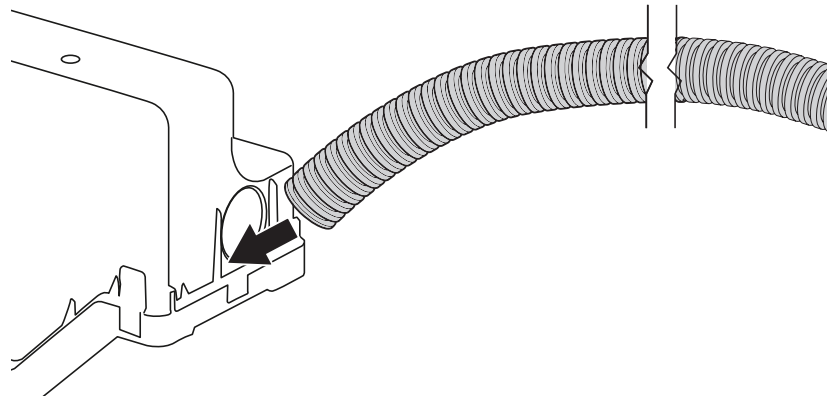

2.7M

100-240V AC
7V DC - 3A

2.5M

INSTALLATION ZONE

1

2

4

5