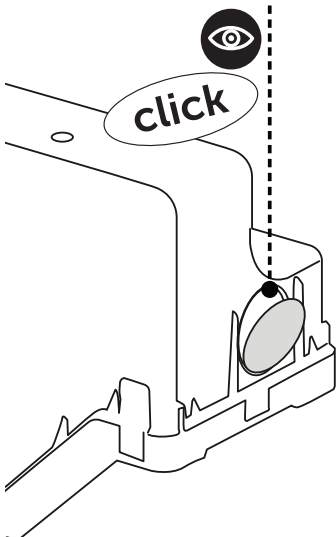

2.7M

100-240V AC
7V DC - 3A

2.5M

INSTALLATION ZONE

1

2

4

5