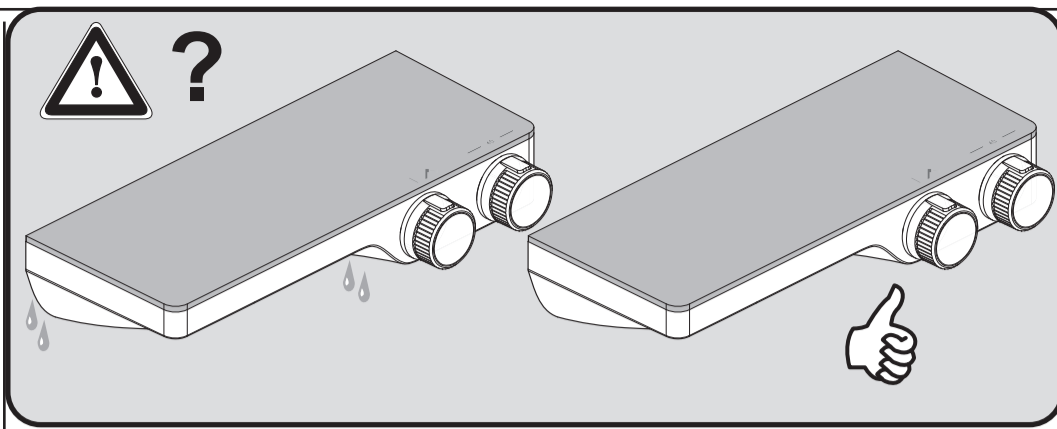

**CERATHERM S200**  
 A 7329 ..

0523 / A 868 988  
 Made in Germany

Ideal Standard International NV  
 Corporate Village - Gent Building  
 Da Vincilaan 2  
 1935 Zaventem  
 Belgium

www.idealstandardinternational.com