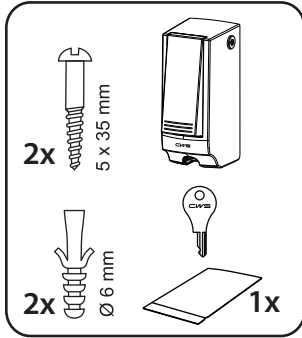

CWS Paradise Seatcleaner / Art. 4567  
 CWS Stainless Steel Seatcleaner / Art. 7567

Paradise Seatcleaner

1.

2.

3a

CWS Paradise Seatcleaner

3b

CWS Stainless Steel Seatcleaner