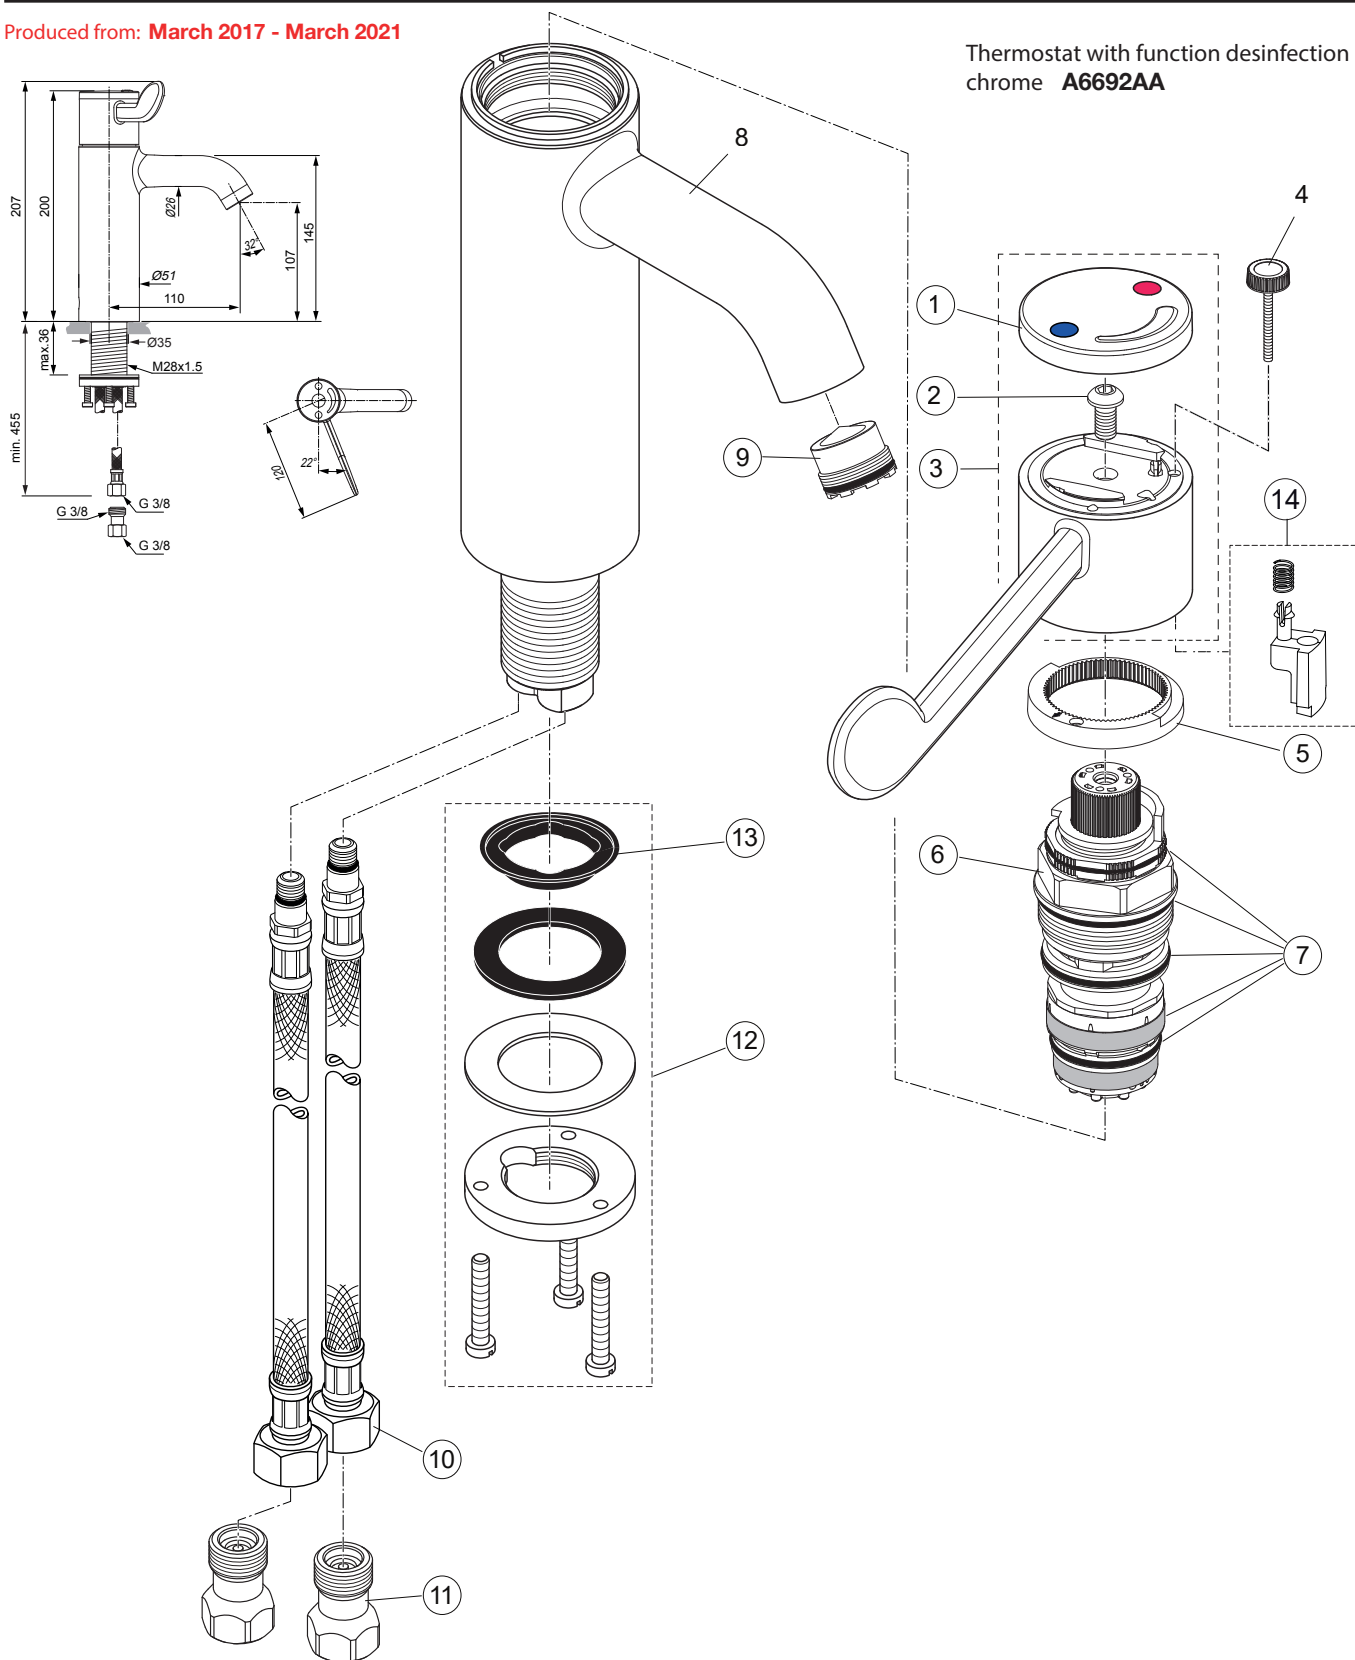

Ceraplus 2

A6692 ..

Ideal Standard

Produced from: April 2021 - Jan 2022

Thermostat with function desinfection
chrome **A6692AA**

| Pos. | Description | Part-Number | Qty. | Pos. | Description | Part-Number | Qty. |
|------|-----------------------------|---------------------|-------|------|-------------|-------------|------|
| 1 | Handle cpl. w. Ring Logo | A 861 200 AA | 1 Set | | | | |
| 2 | Stopping | A 861 122 NU | 1 pcs | | | | |
| 3 | Sequential therm. cartridge | A 861 123 NU | 1 pcs | | | | |
| 4 | Aerator M24x1 | A 960 191 NU | 1 pcs | | | | |
| | Key for Aerator | B 960 654 NU | 1 pcs | | | | |
| 5 | Flex. hose M10x1-G3/8-550 | A 963 685 NU | 1 pcs | | | | |
| 6 | Flow regulator 1,5 gpm cpl. | A 861 201 NU | 1 Set | | | | |
| 7 | Fixation kit | A 963 381 NU | 1 Set | | | | |

Ceraplus 2

Produced from: **March 2017 - March 2021**

Thermostat with function desinfection chrome **A6692AA**

| Pos. | Description | Part-Number | Qty. | Pos. | Description | Part-Number | Qty. |
|------|--|---------------------|-------|------|-----------------------------|---------------------|-------|
| 1 | Cap for handle w. Logo ISI | A 861 120 AA | 1 pcs | 10 | Flex. hose M10x1-G3/8-550 | A 963 685 NU | 1 pcs |
| 2 | Screw M6 x 12 | A 961 950 NU | 1 pcs | 11 | Flow regulator 1,5 gpm cpl. | A 861 201 NU | 1 Set |
| 3 | Handle cpl. w. Logo ISI | A 861 200 AA | 1 Set | 12 | Fixation kit | A 963 381 NU | 1 Set |
| 4 | Knurled head screw M3x30 (included in pos.3) | | | 13 | Center washer | A 961 302 NU | 1 pcs |
| 5 | Stopring | A 861 122 NU | 1 pcs | | Key for Pos. 9 | B 960 654 NU | 1 pcs |
| 6 | Sequential therm. cartridge | A 861 123 NU | 1 pcs | 14 | Disinfection interlock cpl. | A 861 276 NU | 1 Set |
| 7 | Repair-Set Cartridge | A 861 166 NU | 1 Set | | | | |
| 8 | Body | | | | | | |
| 9 | Aerator M24x1 | A 960 191 NU | 1 pcs | | | | |