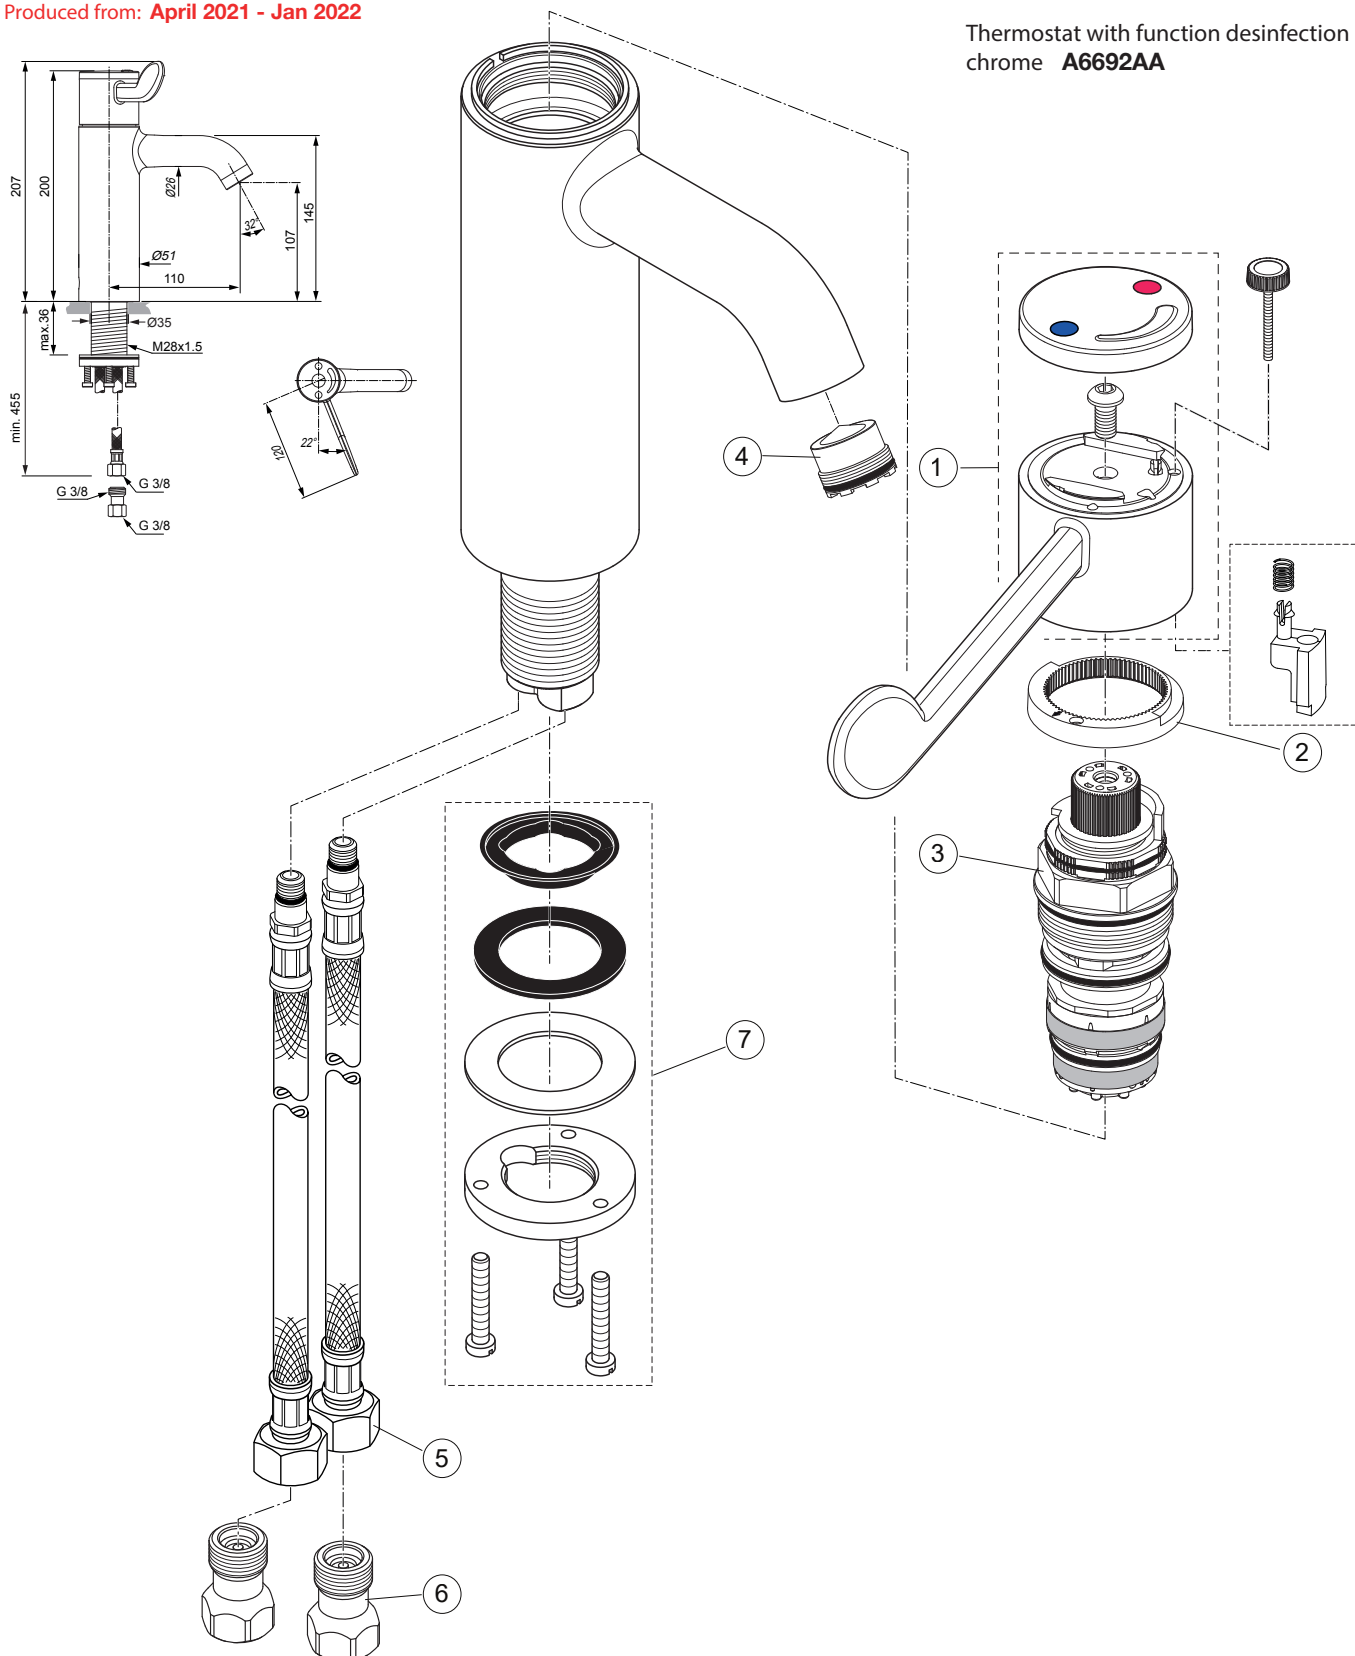

Ceraplus 2

A6692 ..

Ideal Standard

Produced from: April 2021 - Jan 2022

Thermostat with function desinfection
chrome **A6692AA**

Pos.	Description	Part-Number	Qty.	Pos.	Description	Part-Number	Qty.
1	Handle cpl. w. Ring Logo	A 861 200 AA	1 Set				
2	Stopping	A 861 122 NU	1 pcs				
3	Sequential therm. cartridge	A 861 123 NU	1 pcs				
4	Aerator M24x1	A 960 191 NU	1 pcs				
	Key for Aerator	B 960 654 NU	1 pcs				
5	Flex. hose M10x1-G3/8-550	A 963 685 NU	1 pcs				
6	Flow regulator 1,5 gpm cpl.	A 861 201 NU	1 Set				
7	Fixation kit	A 963 381 NU	1 Set				

Ceraplus 2