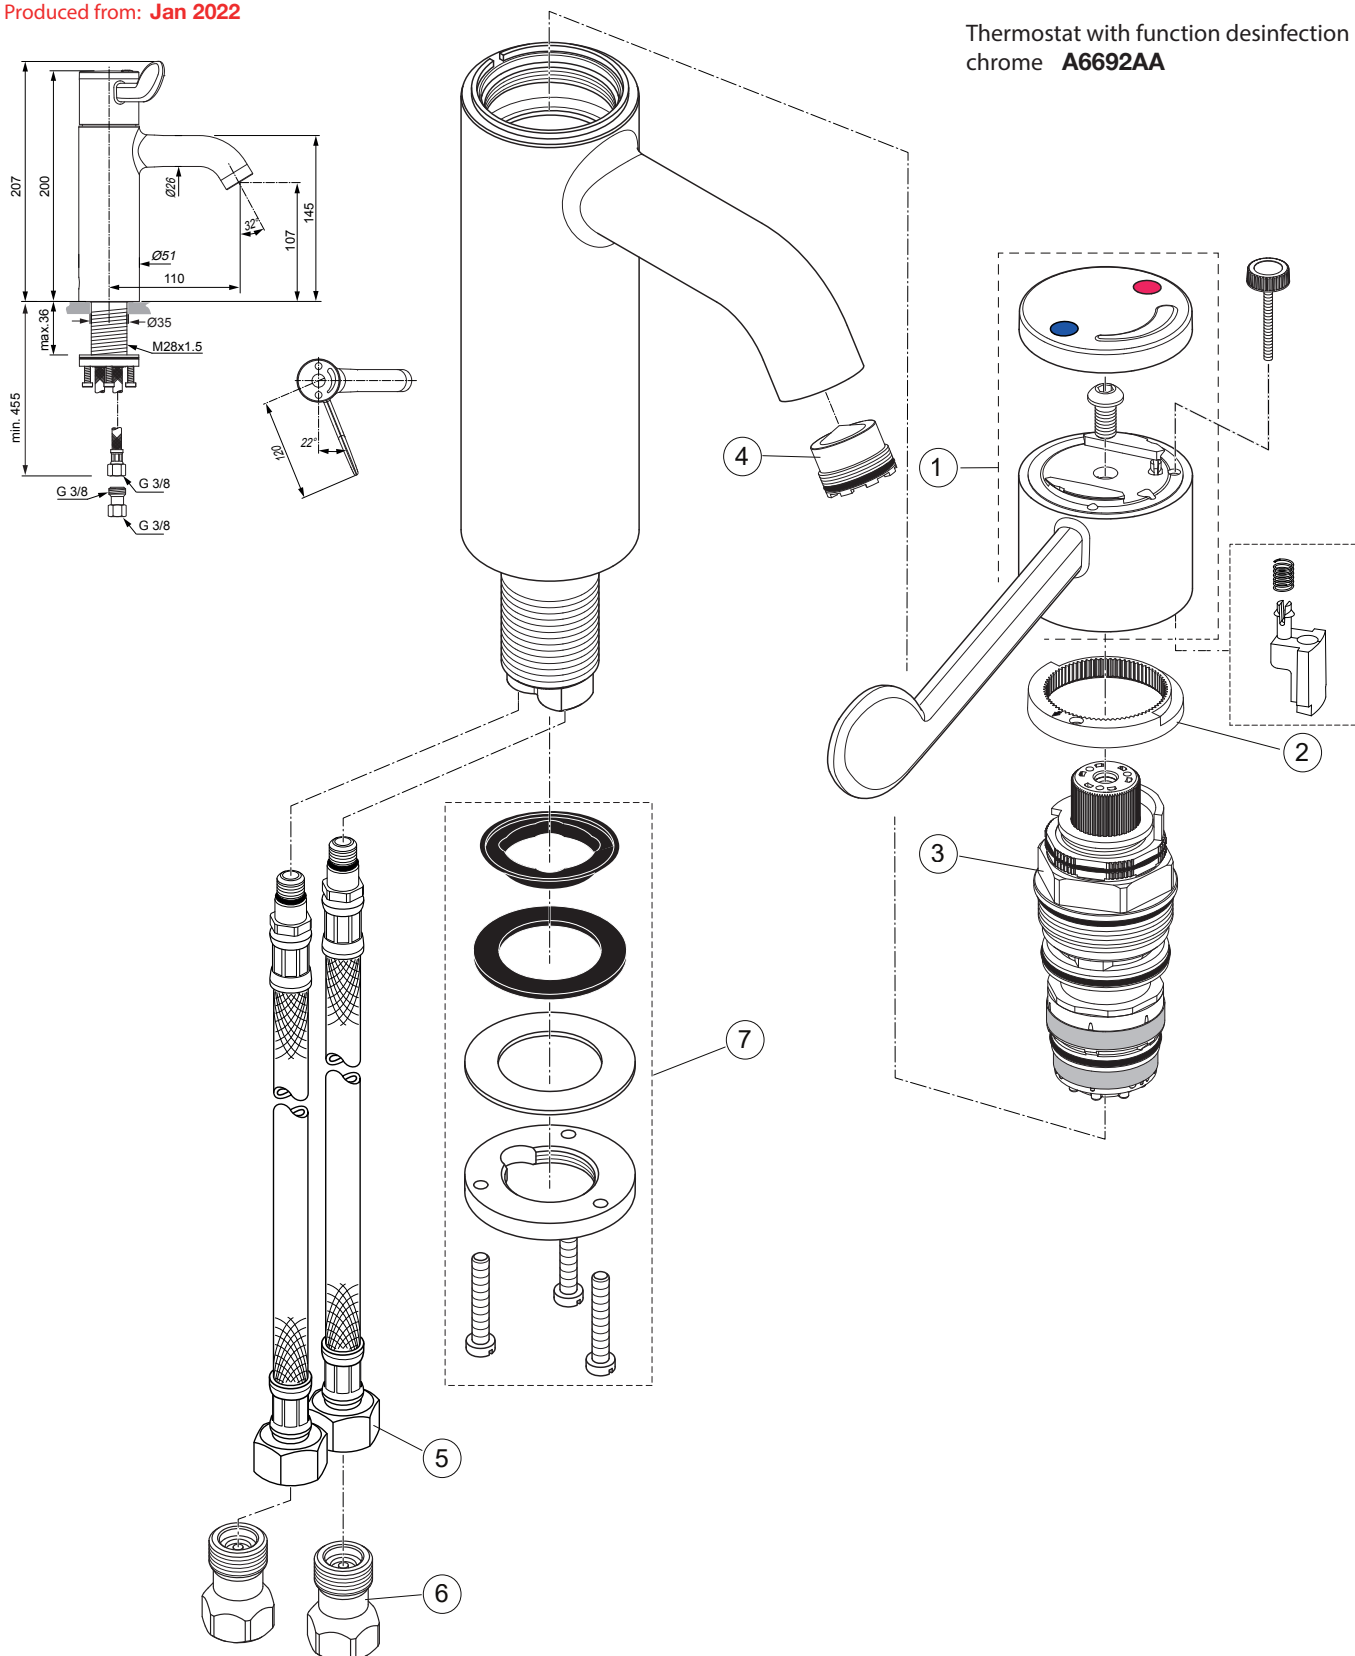

Ceraplus Safe SQ A6692 ..

Produced from: Jan 2022

Thermostat with function desinfection chrome **A6692AA**

| Pos. | Description | Part-Number | Qty. | Pos. | Description | Part-Number | Qty. |
|------|-----------------------------|---------------------|-------|------|-------------|-------------|------|
| 1 | Handle cpl. w. Ring Logo | A 861 200 AA | 1 Set | | | | |
| 2 | Stopring | A 861 122 NU | 1 pcs | | | | |
| 3 | Sequential therm. cartridge | A 861 123 NU | 1 pcs | | | | |
| 4 | Aerator M24x1 | A 960 191 NU | 1 pcs | | | | |
| | Key for Aerator | B 960 654 NU | 1 pcs | | | | |
| 5 | Flex. hose M10x1-G3/8-550 | A 963 685 NU | 1 pcs | | | | |
| 6 | Flow regulator 1,5 gpm cpl. | A 861 201 NU | 1 Set | | | | |
| 7 | Fixation kit | A 963 381 NU | 1 Set | | | | |

Ceraplus 2

Produced from: **March 2017 - March 2021**

Thermostat with function desinfection chrome **A6692AA**

| Pos. | Description | Part-Number | Qty. | Pos. | Description | Part-Number | Qty. |
|------|--|---------------------|-------|------|-----------------------------|---------------------|-------|
| 1 | Cap for handle w. Logo ISI | A 861 120 AA | 1 pcs | 10 | Flex. hose M10x1-G3/8-550 | A 963 685 NU | 1 pcs |
| 2 | Screw M6 x 12 | A 961 950 NU | 1 pcs | 11 | Flow regulator 1,5 gpm cpl. | A 861 201 NU | 1 Set |
| 3 | Handle cpl. w. Logo ISI | A 861 200 AA | 1 Set | 12 | Fixation kit | A 963 381 NU | 1 Set |
| 4 | Knurled head screw M3x30 (included in pos.3) | | | 13 | Center washer | A 961 302 NU | 1 pcs |
| 5 | Stopring | A 861 122 NU | 1 pcs | | Key for Pos. 9 | B 960 654 NU | 1 pcs |
| 6 | Sequential therm. cartridge | A 861 123 NU | 1 pcs | 14 | Disinfection interlock cpl. | A 861 276 NU | 1 Set |
| 7 | Repair-Set Cartridge | A 861 166 NU | 1 Set | | | | |
| 8 | Body | | | | | | |
| 9 | Aerator M24x1 | A 960 191 NU | 1 pcs | | | | |