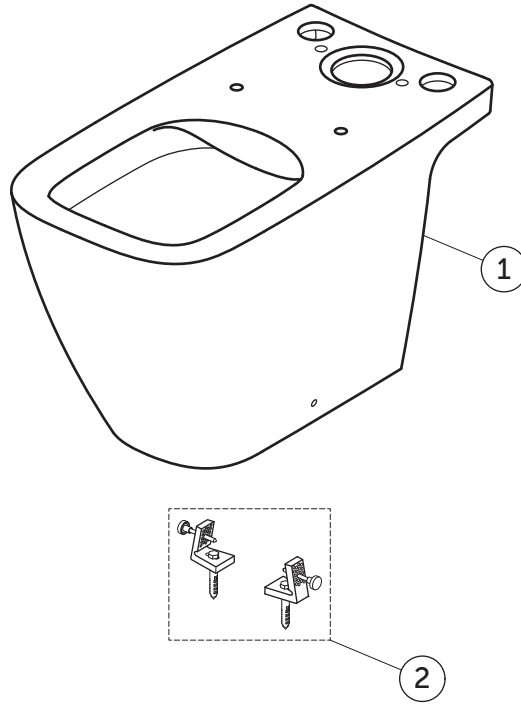

# SPARE PARTS

Close Coupled Bowl  
HO; RimLS+

T461201

I.LIFE B

Item	Description	Spare Code
1	CC BOWL OPEN RimLS+ WHT	
2	FIXATION SET FOR HIDDEN MOUNTING	TT0257919

Ideal Standard International NV  
Corporate Village – Gent Building  
Da Vincilaan 2  
B1935 – Zaventem  
Belgium