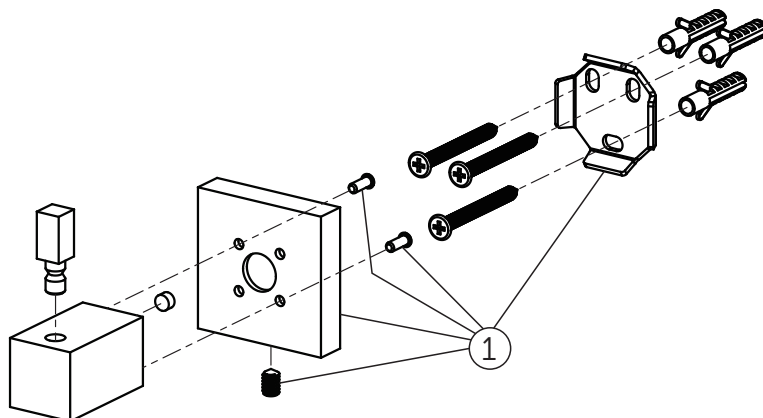

Ideal Standard

IOM SQUARE

E 2192 AA

0311 / MTAc E2192

Position
1=EW079NU

Ideal Standard International NV
Corporate Village - Gent Building
Da Vincilaan 2
1935 Zaventem
Belgium

www.idealstandardinternational.com