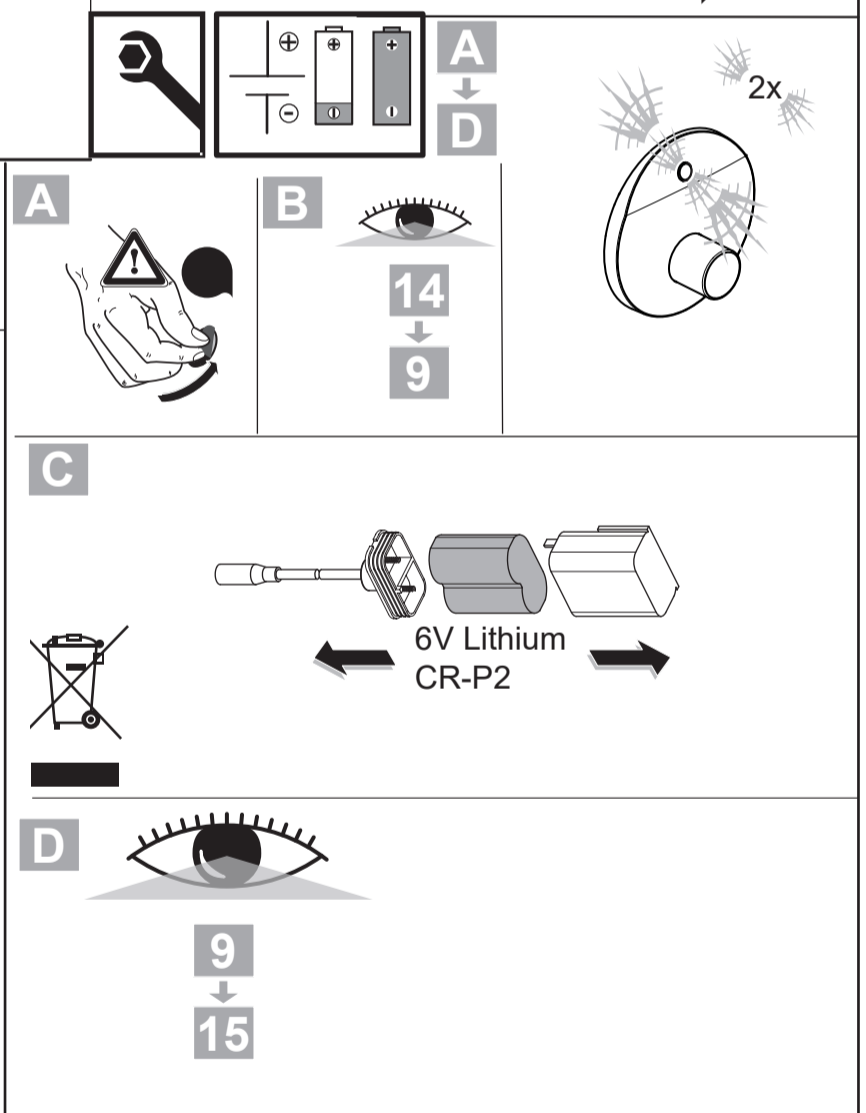

CeraPlus
A 6155 ..

0421 / A 868 923
 Made in Germany

Ideal Standard International NV
 Corporate Village - Gent Building
 Da Vincilaan 2
 1935 Zaventem
 Belgium

www.idealstandardinternational.com

	P	bar				Q (3 bar)
	T	°C				
						l/min 11.5