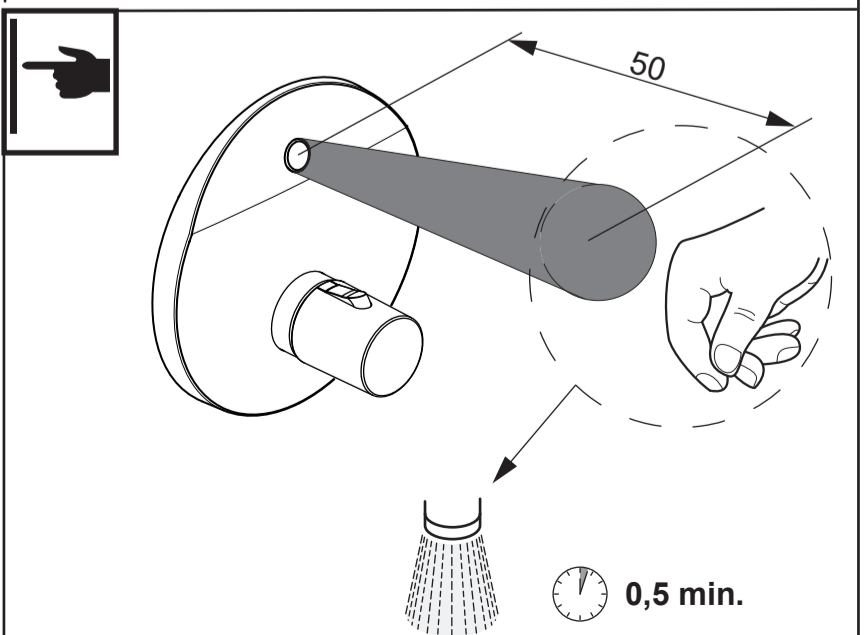

CeraPlus
A 6155 ..

0421 / A 868 923
 Made in Germany

Ideal Standard International NV
 Corporate Village - Gent Building
 Da Vincilaan 2
 1935 Zaventem
 Belgium

www.idealstandardinternational.com

	P	bar				Q (3 bar)
	T	°C				
						l/min 11.5