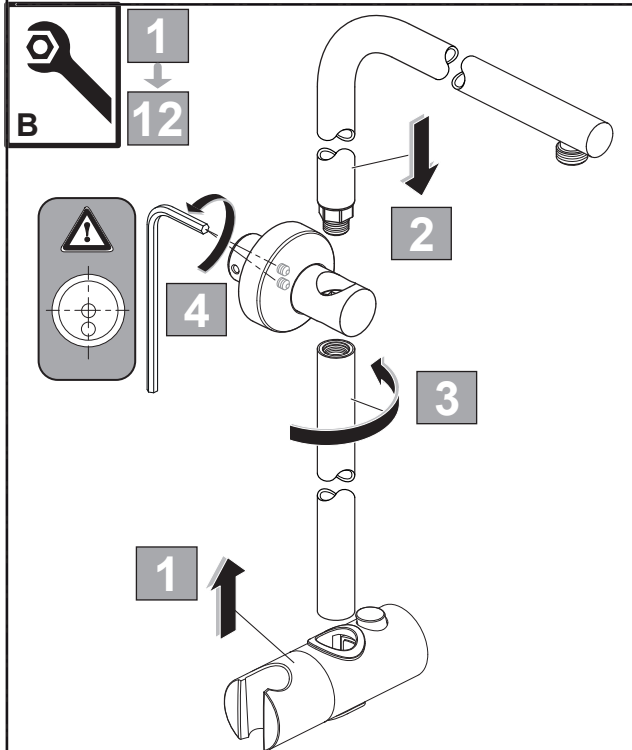

P	bar	MAX. 10	5		Q (3 bar)
T	°C	MAX. 80	65 55		
					l/min
					8 12