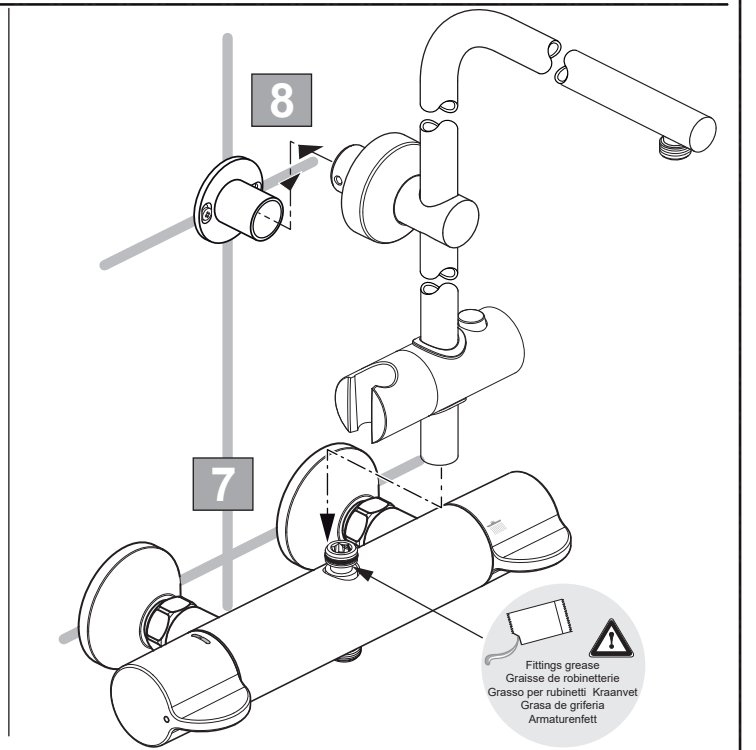

P	bar	MAX. 10	5		Q (3 bar)
T	°C	MAX. 80	65 55		
					l/min
					8 12