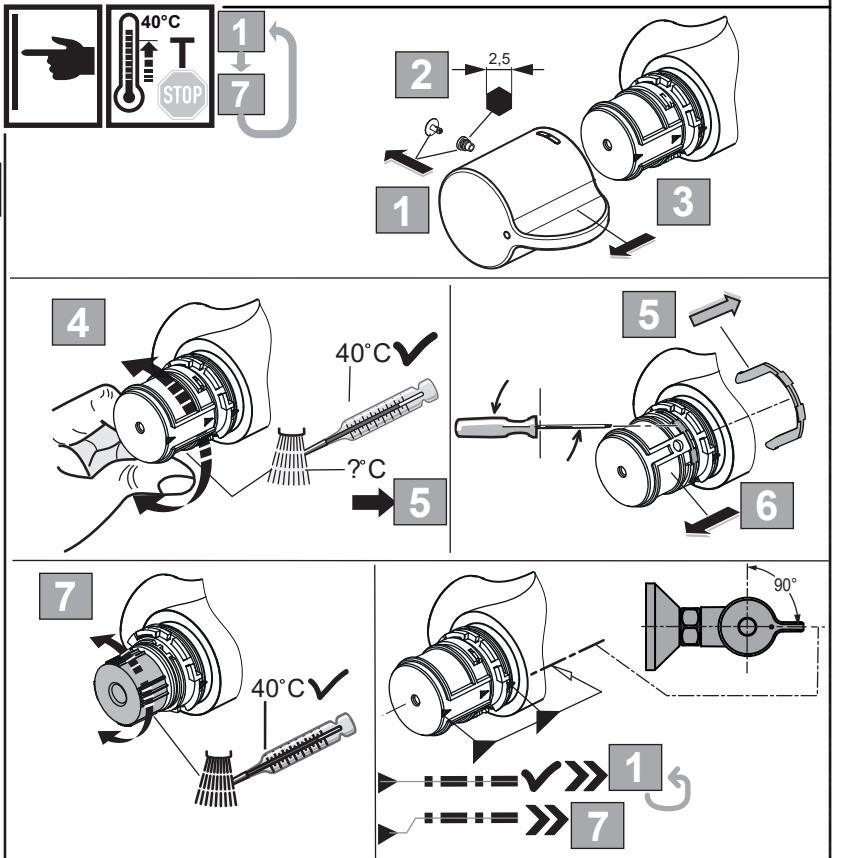

P	bar	MAX. 10	5		Q (3 bar)
T	°C	MAX. 80	65 55		
					l/min
					8 12