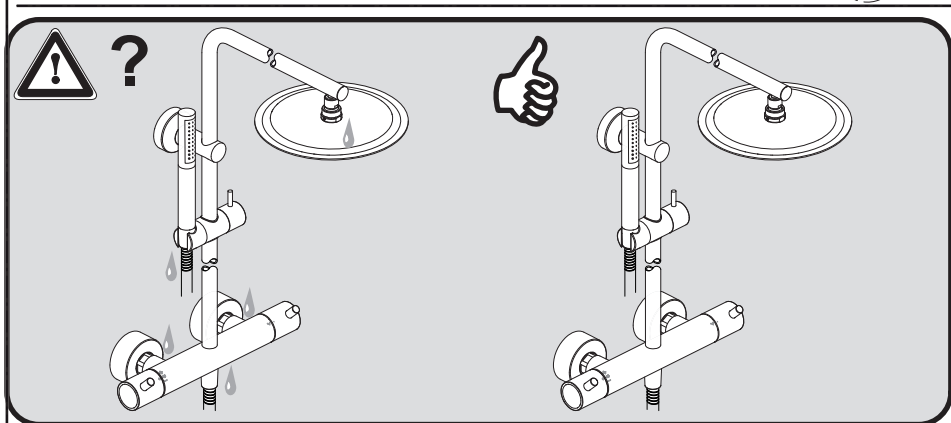

P	bar	MAX. 10	5		Q (3 bar)
T	°C	MAX. 80	65 55		
					l/min
					8 12