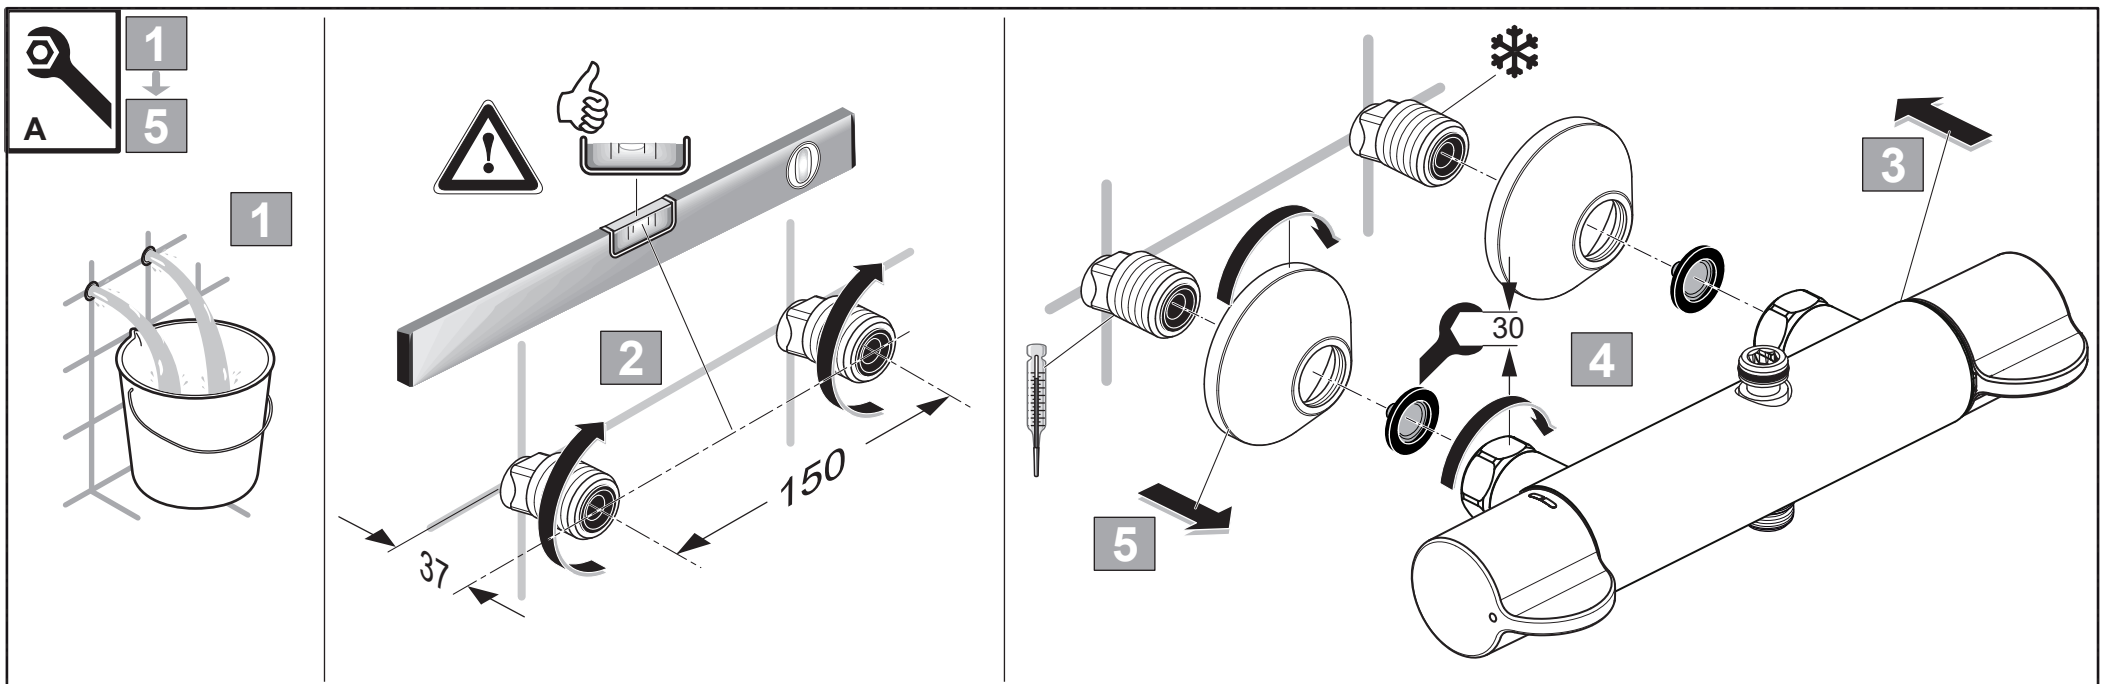

P	bar	MAX. 10	5		Q (3 bar)
T	°C	MAX. 80	65 55		
					l/min
					8 12