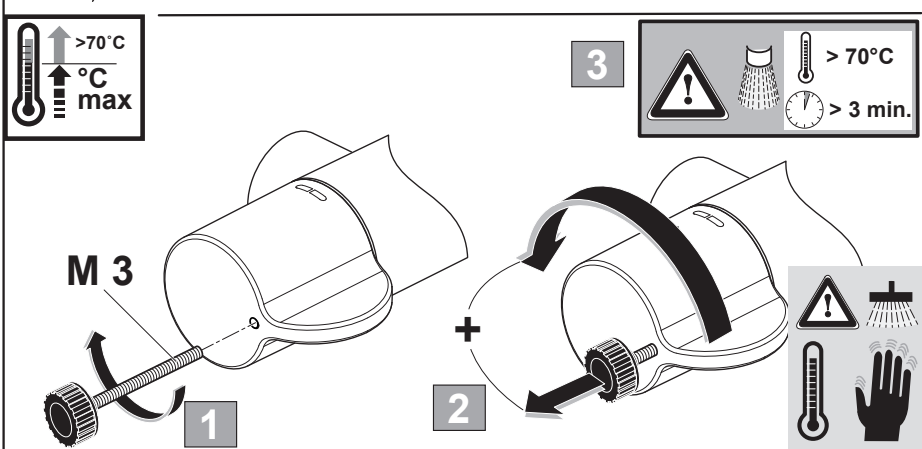

Spare Parts / Ersatzteile / Pièces de recharge / Pezzi di Ricambio / Piezas de requesto /
Parte de reposição / Reserveonderdelen / Reservdelar / Reservedeler / Varaosat /
Vraosat / Varahlutir / Ανταλλακτικά / Yedek Parçalar / Náhradní díly / Náhradné diely /
Nadomestni deli / Резервни части / Запчасти / Części Zapasowe / Piese de schimb
/ Rendelhető alkatrészek / Запасні частини / Reservni delovi / Резервни делови /
Резервни делови / Atsarginių dalių / Tellitavad varuosad / Rezervju daļi