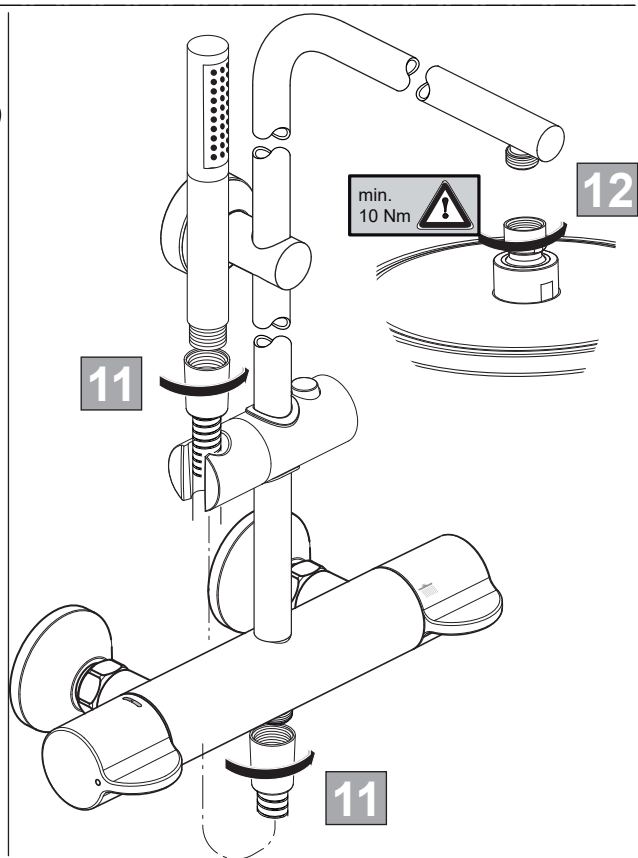

P	bar	MAX. 10	5		Q (3 bar)
T	°C	MAX. 80	65 55		
					l/min
					8 12