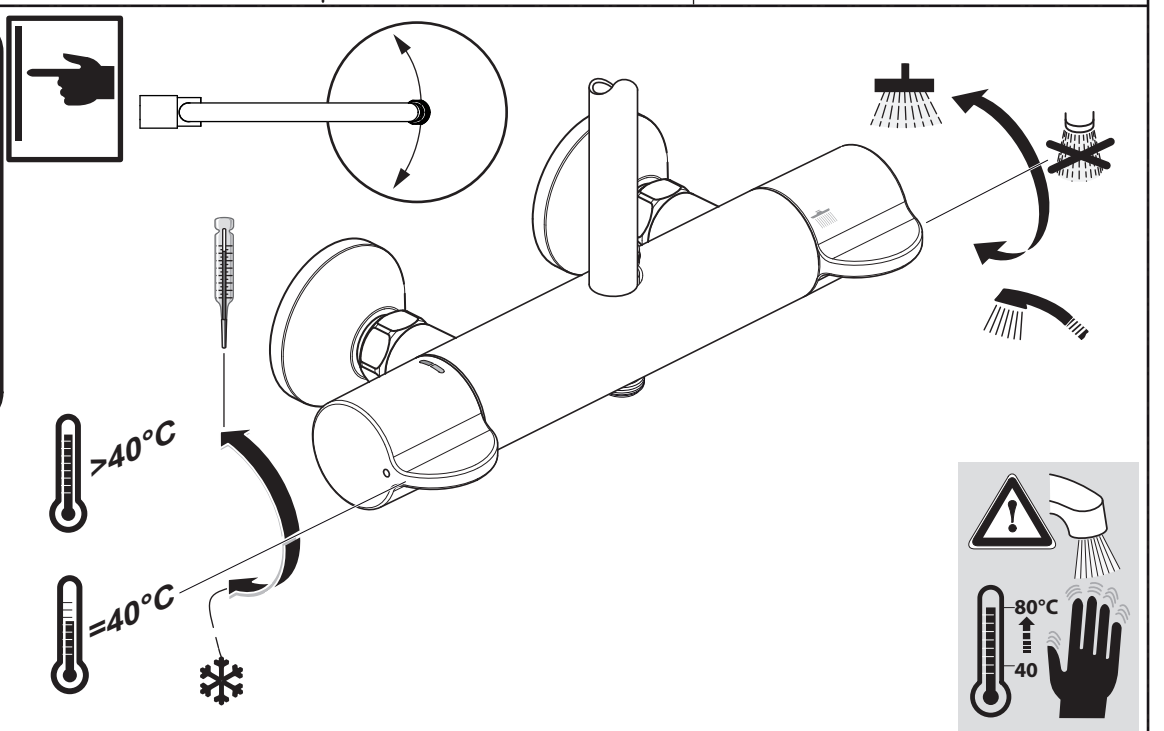

P	bar	MAX. 10	5		Q (3 bar)
T	°C	MAX. 80	65 55		
					l/min
					8 12