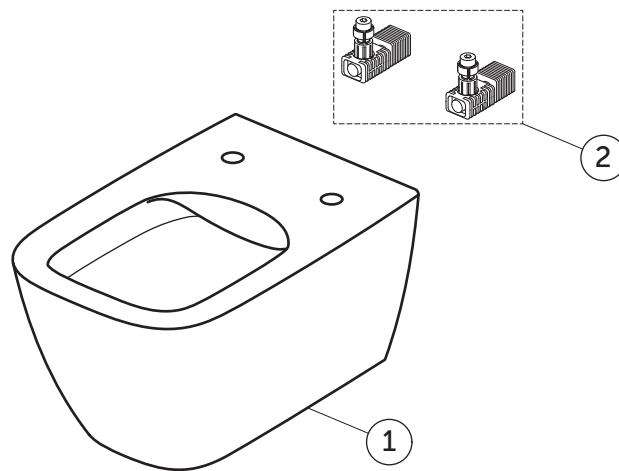

# SPARE PARTS

Wall Hung Bowl  
RimLS+; HF

T461458

I.LIFE B

Item	Description	Spare Code
1	WHG BOWL RimLS+ HF GREY	
2	SP EASYFIX+ WH BOWL TOP FIXATION FULL SET	TR16667

Ideal Standard International NV  
Corporate Village – Gent Building  
Da Vincilaan 2  
B1935 – Zaventem  
Belgium