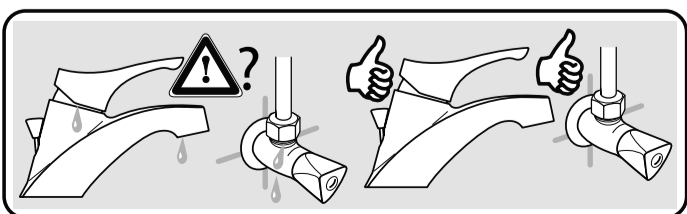

## CERAFINE MODEL O

02.2020 / B665914

B C501 ..

Ideal Standard International NV  
Corporate Village – Gent Building  
Da Vincilaan 2  
1935 Zaventem  
Belgium  
<http://www.idealstandardinternational.com>