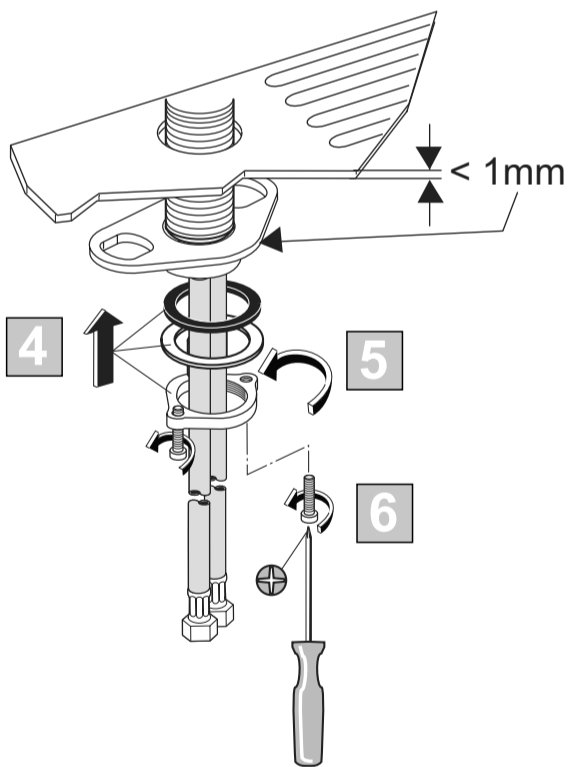

## CERAFINE MODEL O

02.2020 / B665914

B C501 ..

Ideal Standard International NV  
Corporate Village – Gent Building  
Da Vincilaan 2  
1935 Zaventem  
Belgium  
<http://www.idealstandardinternational.com>