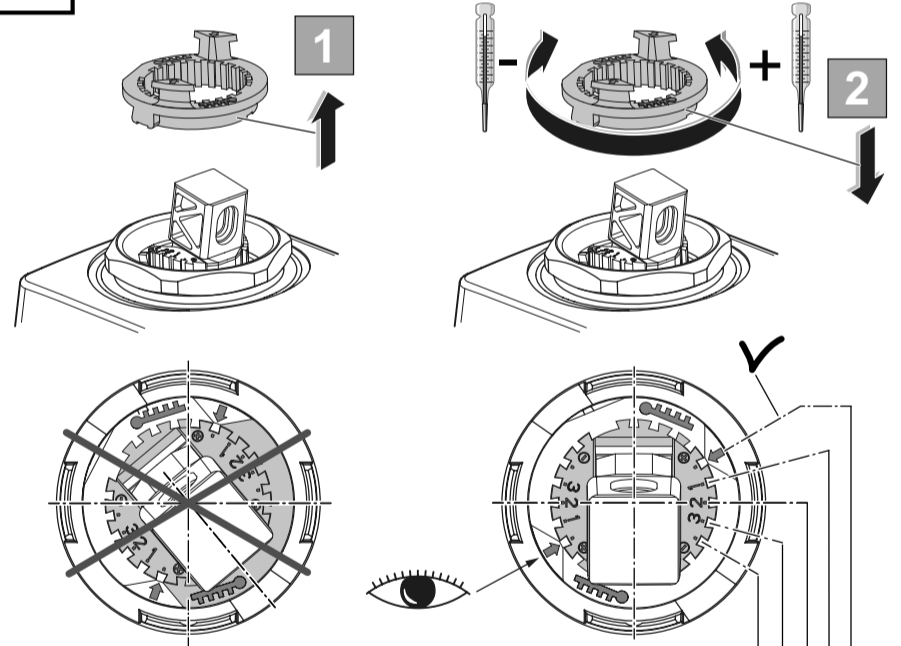

## CERAFINE MODEL O

02.2020 / B665914

B C501 ..

Ideal Standard International NV  
Corporate Village – Gent Building  
Da Vincilaan 2  
1935 Zaventem  
Belgium  
<http://www.idealstandardinternational.com>