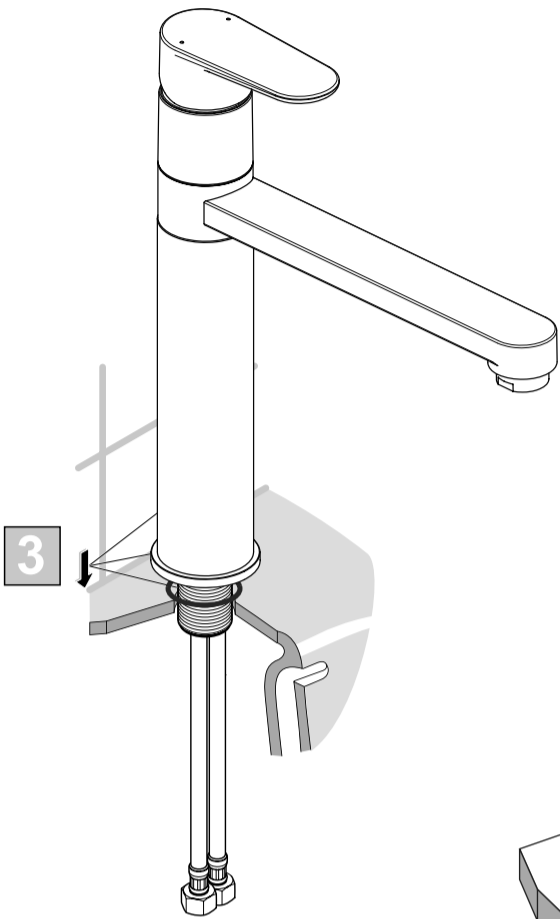

## CERAFINE MODEL O

02.2020 / B665914

B C501 ..

Ideal Standard International NV  
Corporate Village – Gent Building  
Da Vincilaan 2  
1935 Zaventem  
Belgium  
<http://www.idealstandardinternational.com>