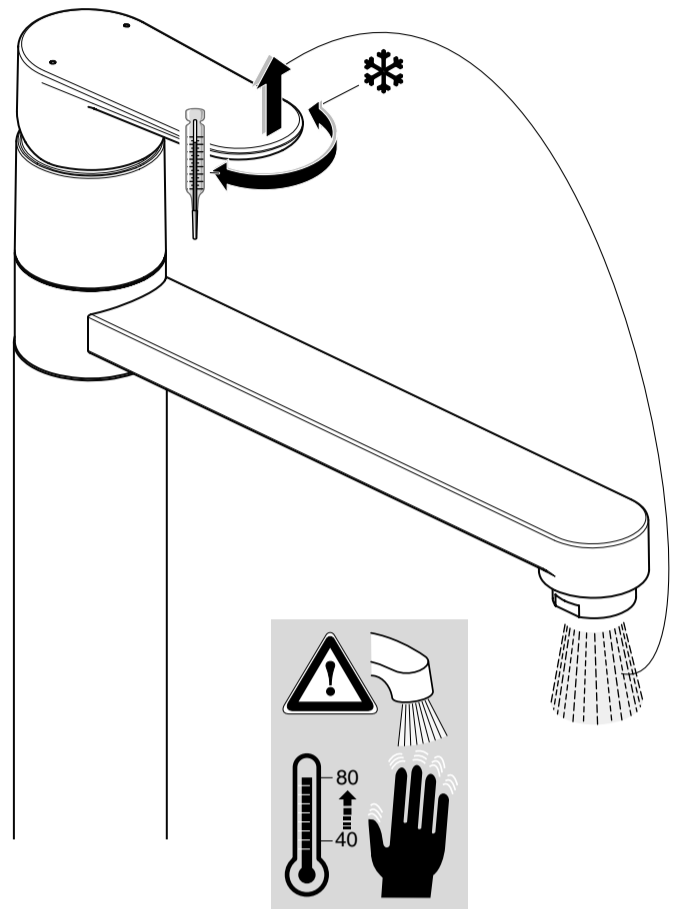

## CERAFINE MODEL O

02.2020 / B665914

B C501 ..

Ideal Standard International NV  
Corporate Village – Gent Building  
Da Vincilaan 2  
1935 Zaventem  
Belgium  
<http://www.idealstandardinternational.com>