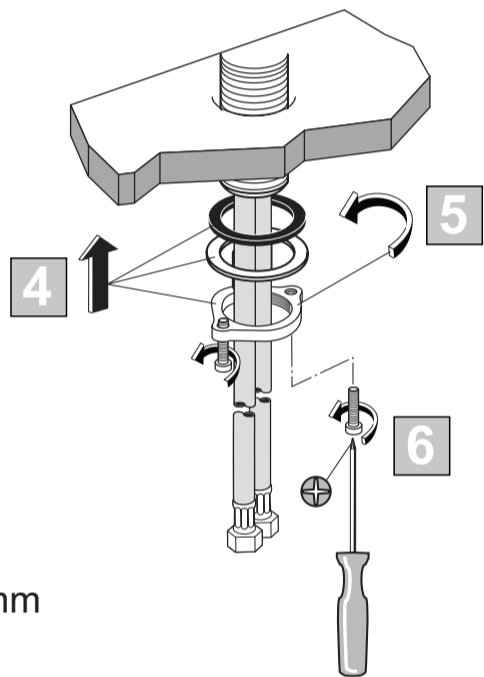

## CERAFINE MODEL O

02.2020 / B665914

B C501 ..

Ideal Standard International NV  
Corporate Village – Gent Building  
Da Vincilaan 2  
1935 Zaventem  
Belgium  
<http://www.idealstandardinternational.com>