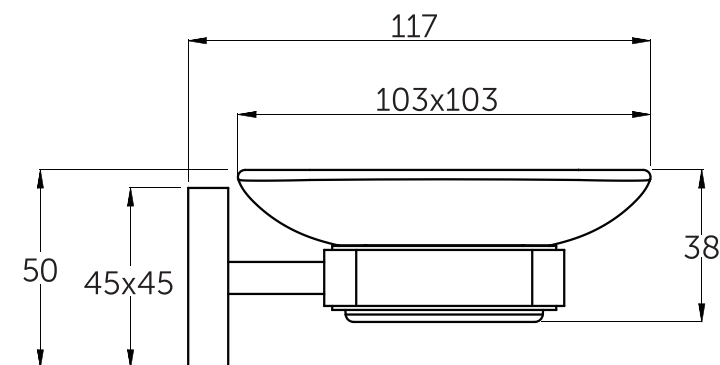

# IOM SQUARE

E 2201 AA

0311 / MTAc E2201

Position

1 = EW085NU

2 = EW080NU

3 = EW161NU

Ideal Standard International NV  
Corporate Village - Gent  
Building Da Vincilaan 2  
1935 Zaventem  
Belgium