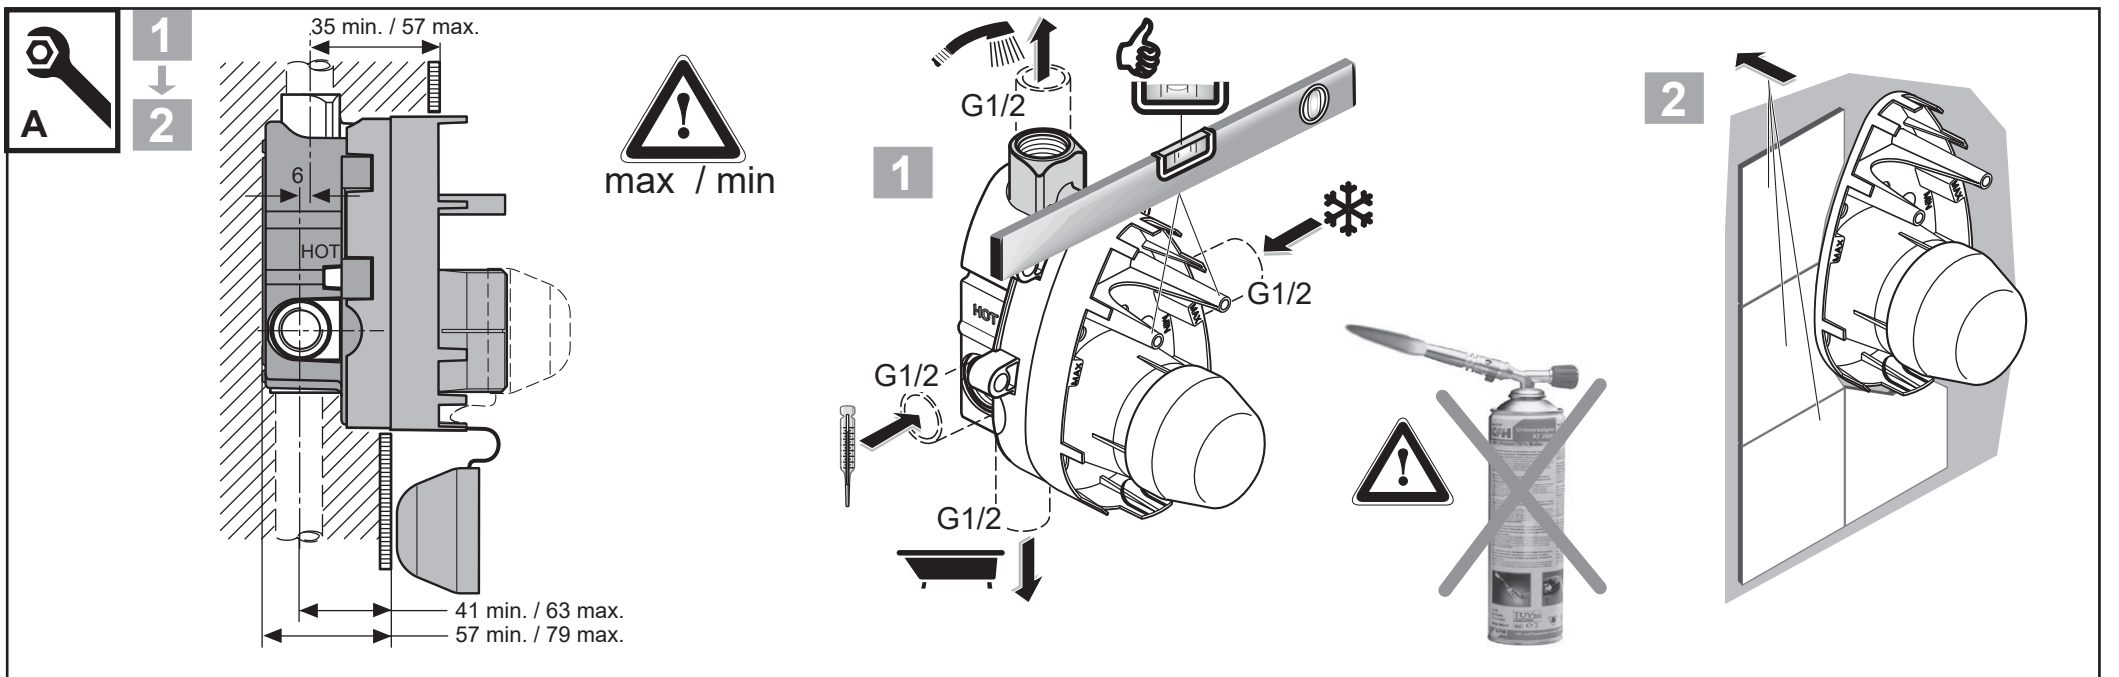

T STOP	50°C	16°C	0	1	2	3	4	5	6	7	8	9			
			°C	°C	°C	°C	°C	°C	°C	°C	°C	°C			
			0,3 MPa 3 bar	50°C	16°C	49,5	49,5	48	46	42,5	41	37	33,5	31	28
	65°C	16°C	65	65	63,5	60,5	57	53,5	49	44,5	39	34,5			
	81°C	16°C	81	81	78,5	73	69	63,5	56	49	42,5	36