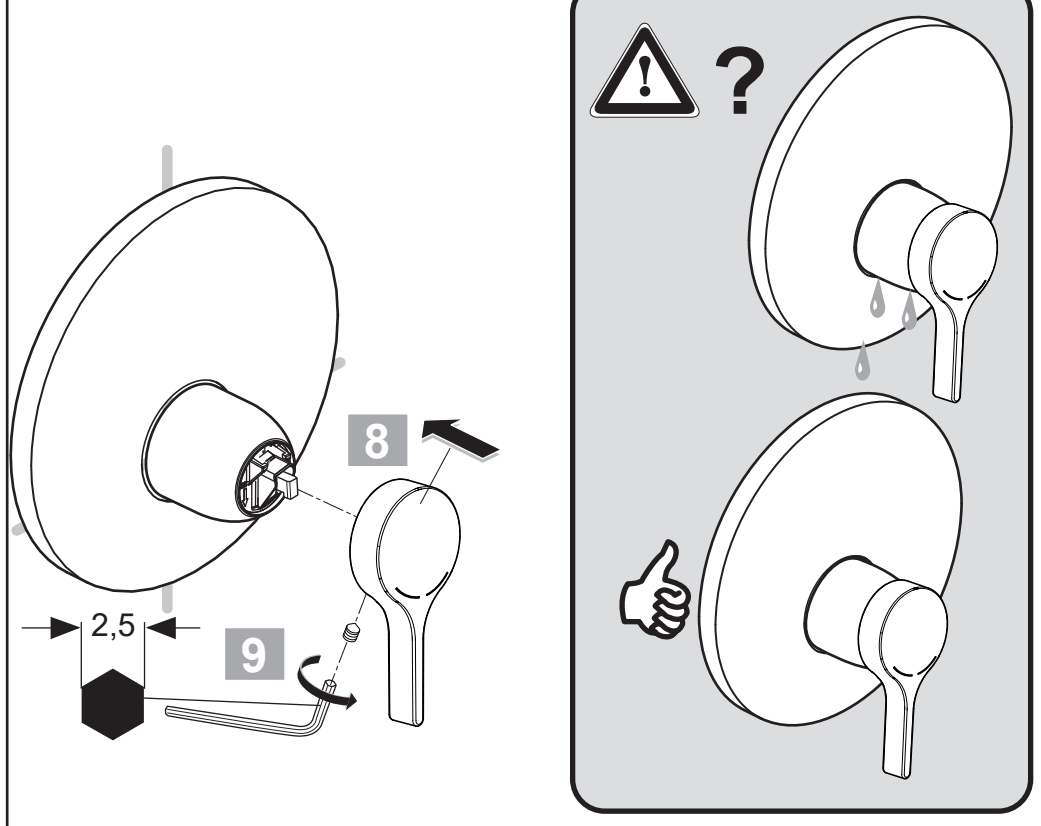

T STOP	50°C	16°C	0	1	2	3	4	5	6	7	8	9			
			°C	°C	°C	°C	°C	°C	°C	°C	°C	°C			
			0,3 MPa 3 bar	50°C	16°C	49,5	49,5	48	46	42,5	41	37	33,5	31	28
	65°C	16°C	65	65	63,5	60,5	57	53,5	49	44,5	39	34,5			
	81°C	16°C	81	81	78,5	73	69	63,5	56	49	42,5	36