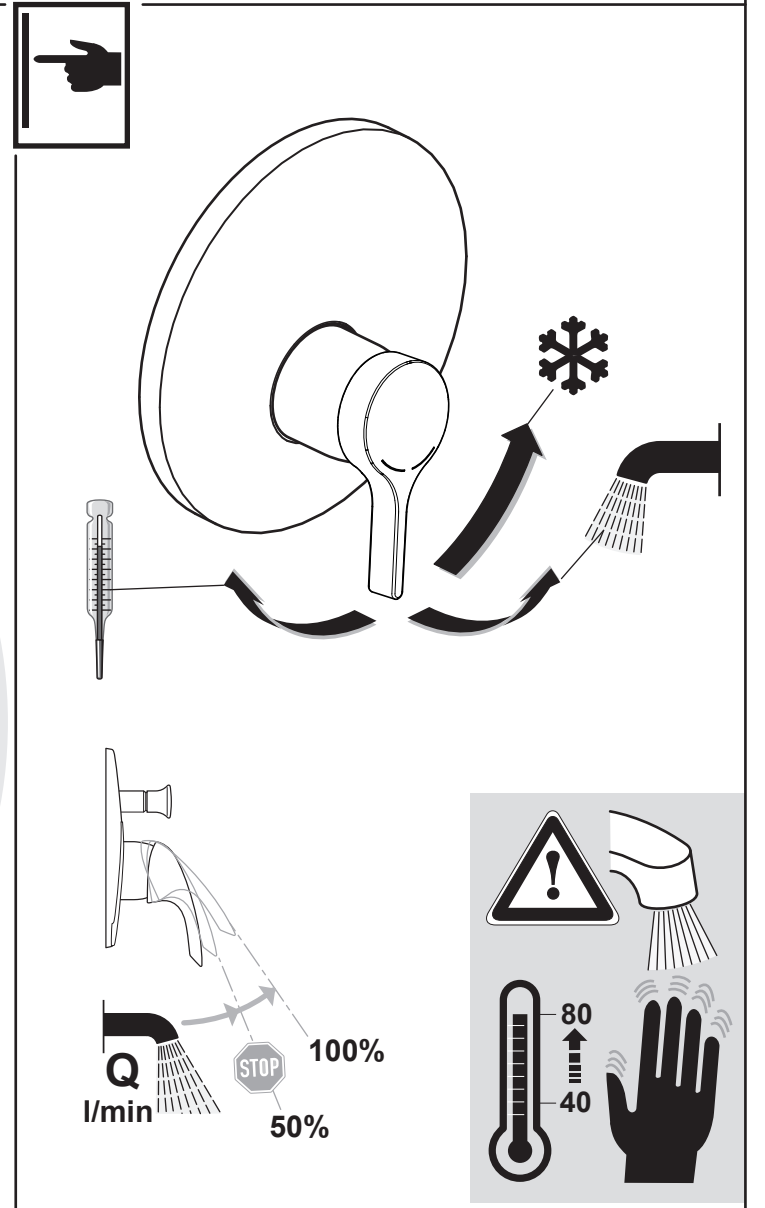

T STOP	50°C	16°C	0	1	2	3	4	5	6	7	8	9			
			°C	°C	°C	°C	°C	°C	°C	°C	°C	°C			
			0,3 MPa 3 bar	50°C	16°C	49,5	49,5	48	46	42,5	41	37	33,5	31	28
	65°C	16°C	65	65	63,5	60,5	57	53,5	49	44,5	39	34,5			
	81°C	16°C	81	81	78,5	73	69	63,5	56	49	42,5	36