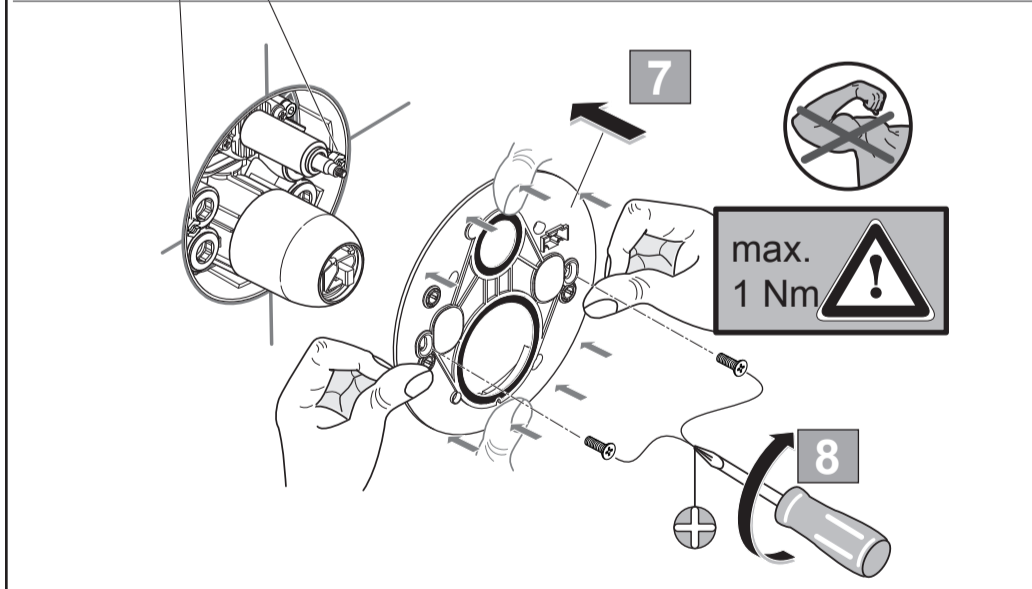

P	bar	0,5	MAX. 10	5	1	Q
T	°C	MAX. 80	65	40	23	(3 bar)
						l/min
						23