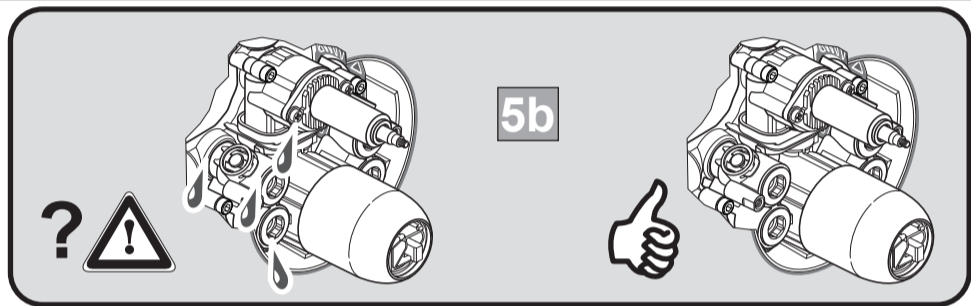

P	bar	0,5	MAX. 10	5	1	Q
T	°C	MAX. 80	65	40	23	(3 bar)
						l/min
						23