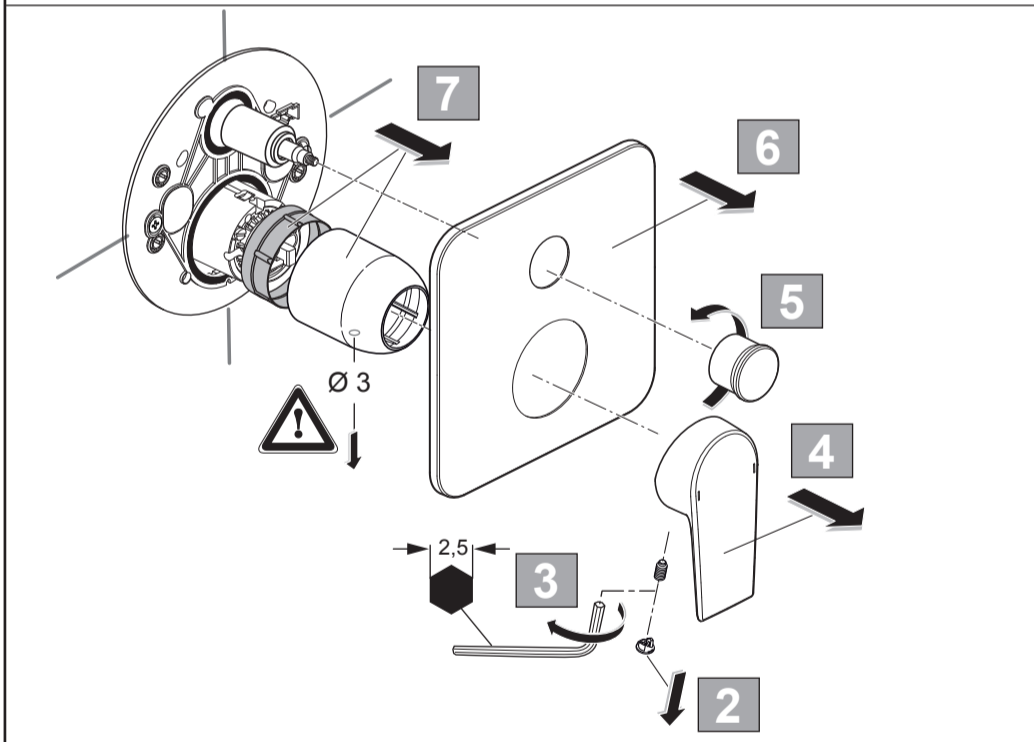

*Universal set (not all parts needed)

 Ideal Standard

EDGE
 A 7124 ...

1020 / A 868 837
 Made in Germany

Ideal Standard International NV
 Corporate Village - Gent Building
 Da Vincilaan 2
 1935 Zaventem
 Belgium