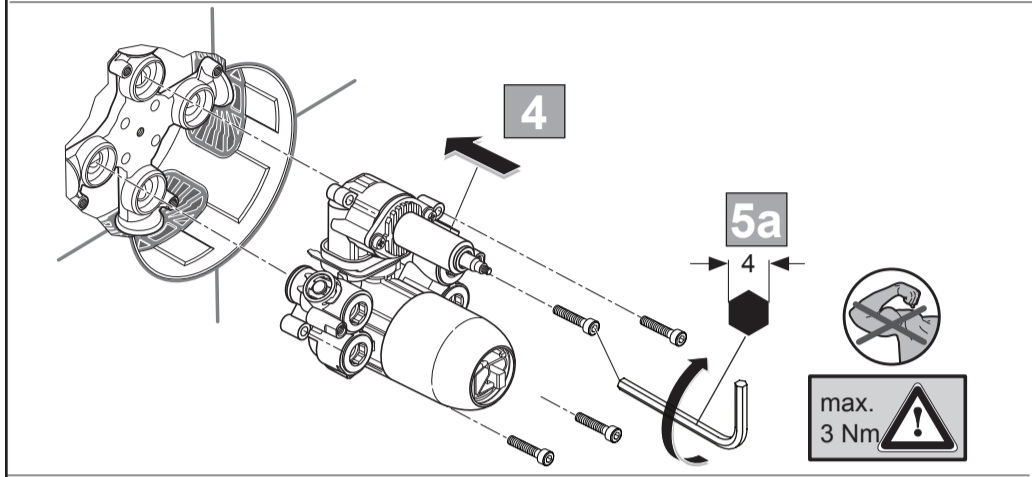

Pressure 0,3 MPa 3 bar	Temperature °C	0	1	2	3	4	5	6	7	8	9		
		50°C	16°C	49,5	49,5	48	46	42,5	41	37	33,5	31	28
65°C	16°C	65	65	63,5	60,5	57	53,5	49	44,5	39	34,5		
81°C	16°C	81	81	78,5	73	69	63,5	56	49	42,5	36