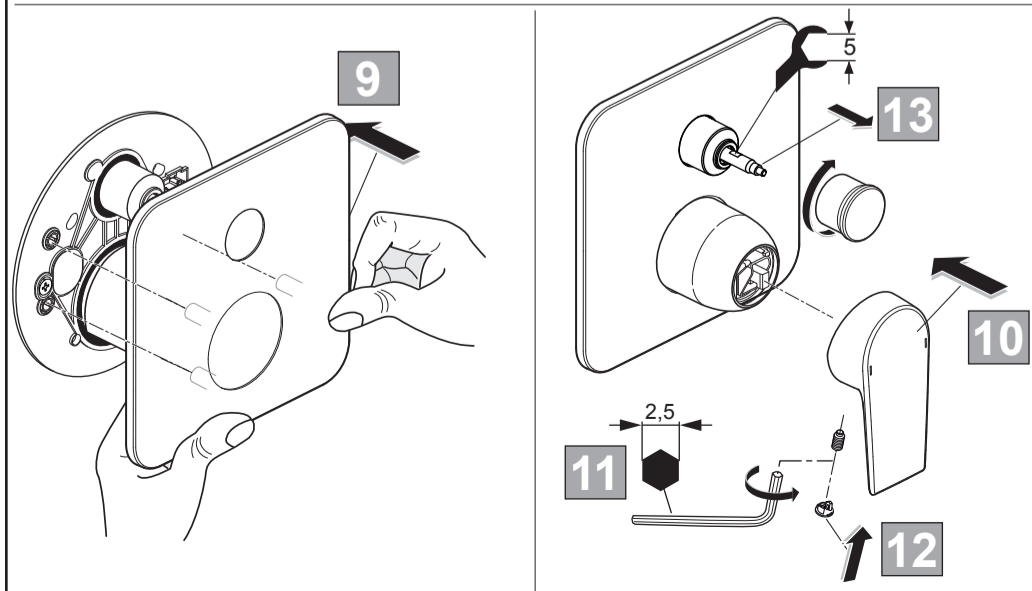

P	bar	0,5	MAX. 10	5	1	Q
T	°C	MAX. 80	65	40	23	(3 bar)
						l/min
						23