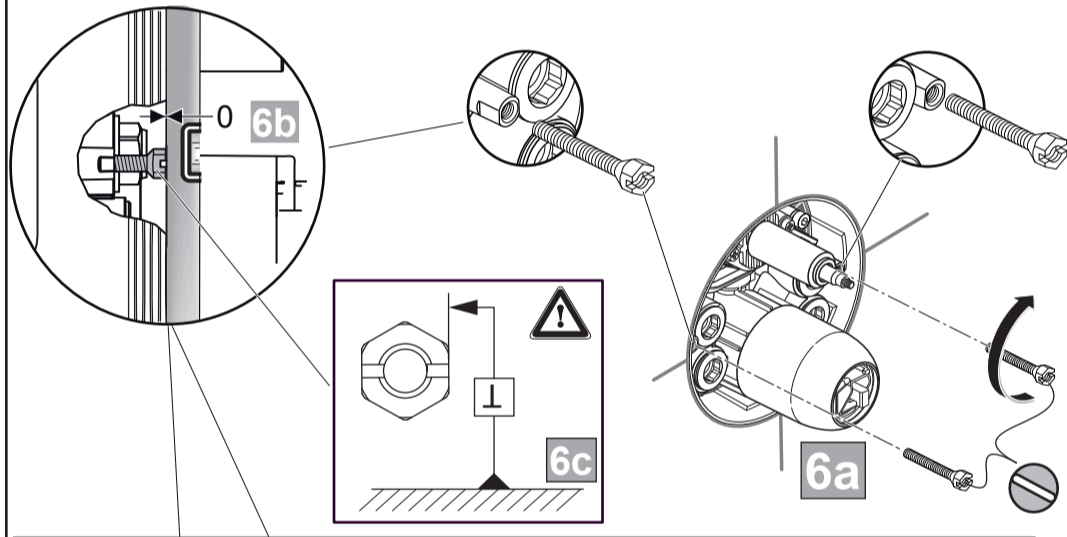

P	bar	0,5	MAX. 10	5	1	Q
T	°C	MAX. 80	65	40	23	(3 bar)
						l/min
						23