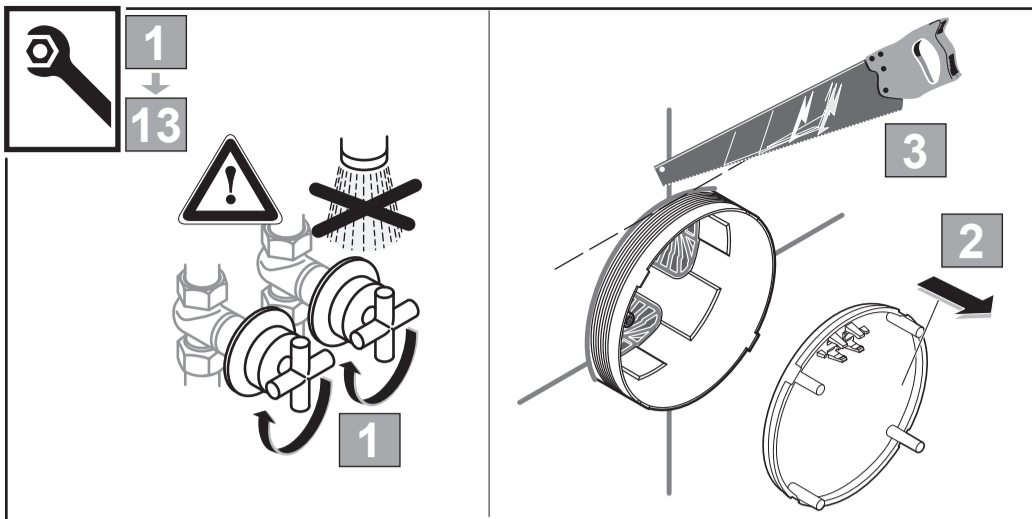

Pressure 0,3 MPa 3 bar	Temperature °C	0	1	2	3	4	5	6	7	8	9		
		50°C	16°C	49,5	49,5	48	46	42,5	41	37	33,5	31	28
65°C	16°C	65	65	63,5	60,5	57	53,5	49	44,5	39	34,5		
81°C	16°C	81	81	78,5	73	69	63,5	56	49	42,5	36