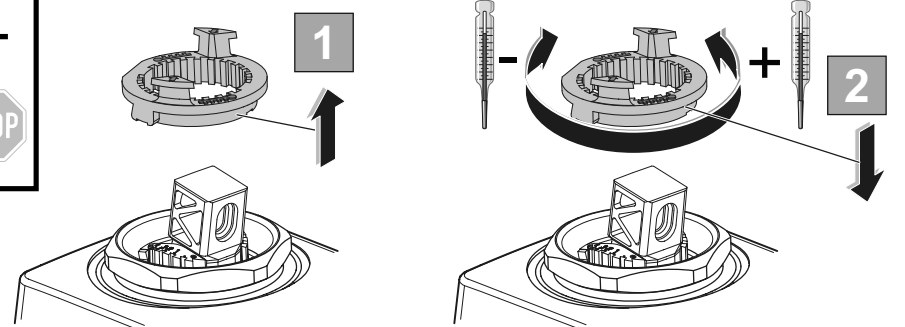

	P	bar					Q (3 bar)
	T	°C				I/min	
BD414..							9
BD416..;BD471..							6

GUSTO

Ideal Standard

02.2024 / B565234

Ideal Standard International NV
Corporate Village – Gent Building
Da Vincilaan 2
1935 Zaventem
Belgium
<https://www.idealstandard.com>