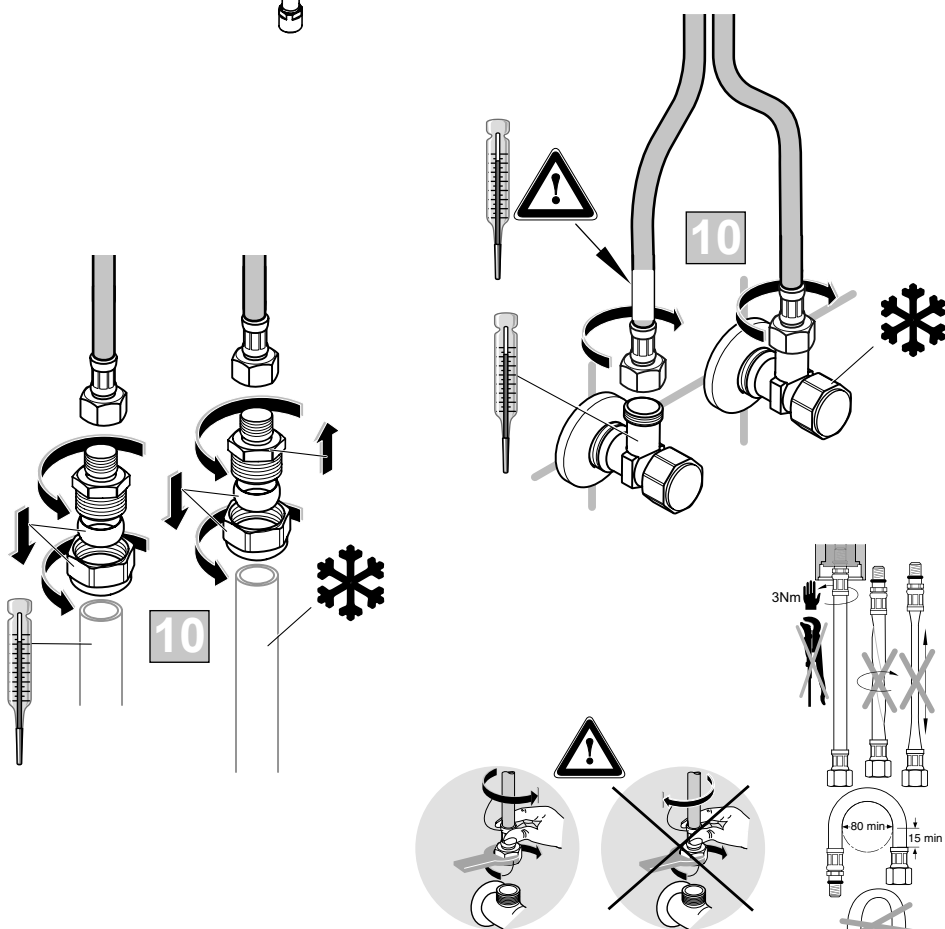

	P	bar					Q (3 bar)
	T	°C				I/min	
BD414..							9
BD416..;BD471..							6

GUSTO

Ideal Standard

02.2024 / B565234

Ideal Standard International NV
Corporate Village – Gent Building
Da Vincilaan 2
1935 Zaventem
Belgium
<https://www.idealstandard.com>