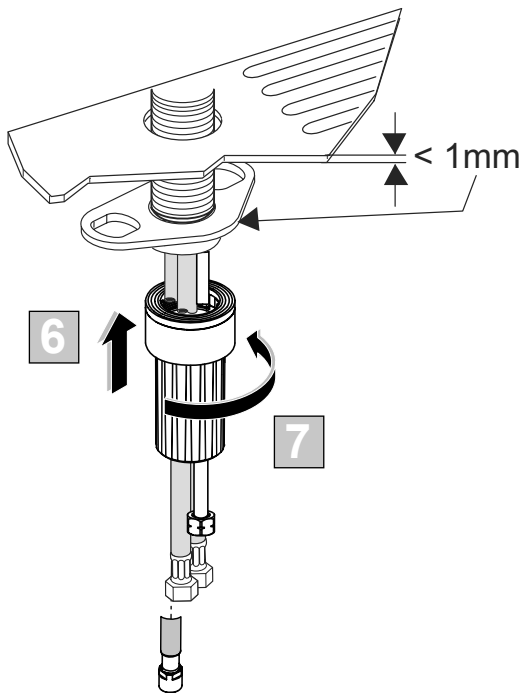

	P	bar					Q (3 bar)
	T	°C				I/min	
BD414..							9
BD416..;BD471..							6

GUSTO

Ideal Standard

02.2024 / B565234

Ideal Standard International NV
Corporate Village – Gent Building
Da Vincilaan 2
1935 Zaventem
Belgium
<https://www.idealstandard.com>