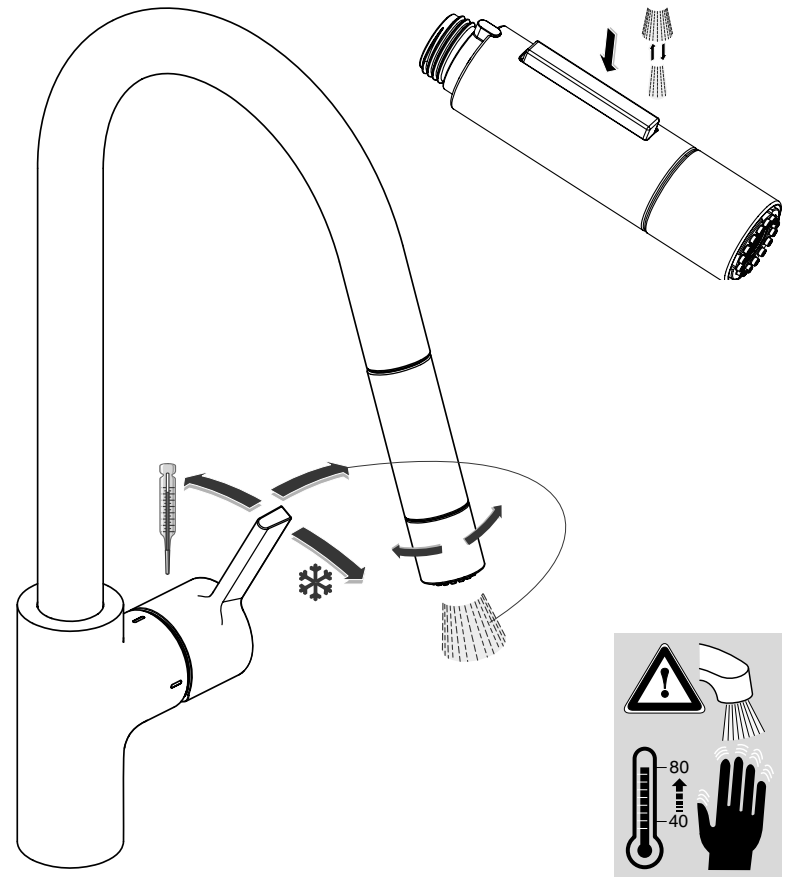

	P	bar					Q (3 bar)
	T	°C				I/min	
BD414..							9
BD416..;BD471..							6

GUSTO

Ideal Standard

02.2024 / B565234

Ideal Standard International NV
Corporate Village – Gent Building
Da Vincilaan 2
1935 Zaventem
Belgium
<https://www.idealstandard.com>