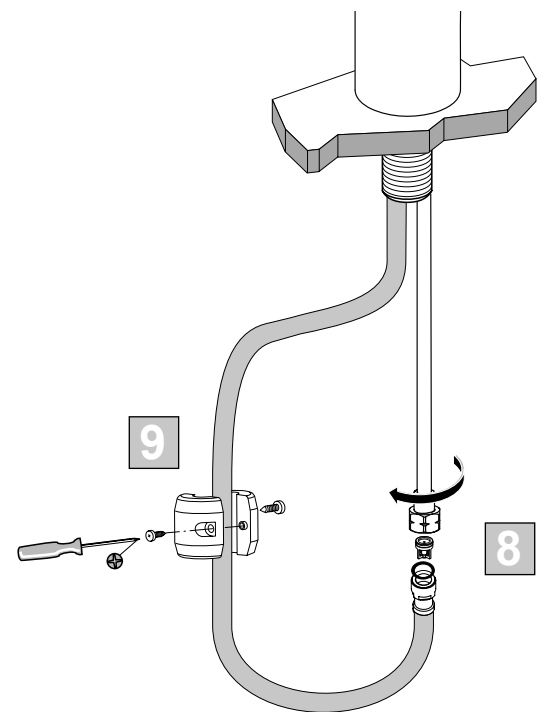

	P	bar					Q (3 bar)
	T	°C				I/min	
BD414..							9
BD416..;BD471..							6

GUSTO

Ideal Standard

02.2024 / B565234

Ideal Standard International NV
Corporate Village – Gent Building
Da Vincilaan 2
1935 Zaventem
Belgium
<https://www.idealstandard.com>