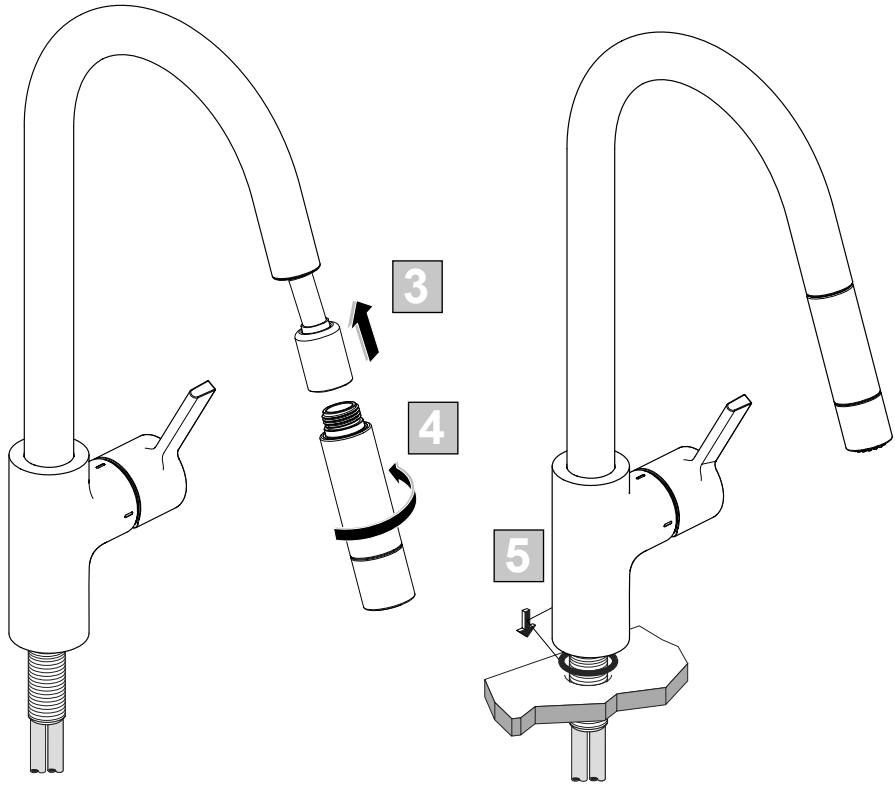

	P	bar					Q (3 bar)
	T	°C				I/min	
BD414..							9
BD416..;BD471..							6

GUSTO

Ideal Standard

02.2024 / B565234

Ideal Standard International NV
Corporate Village – Gent Building
Da Vincilaan 2
1935 Zaventem
Belgium
<https://www.idealstandard.com>