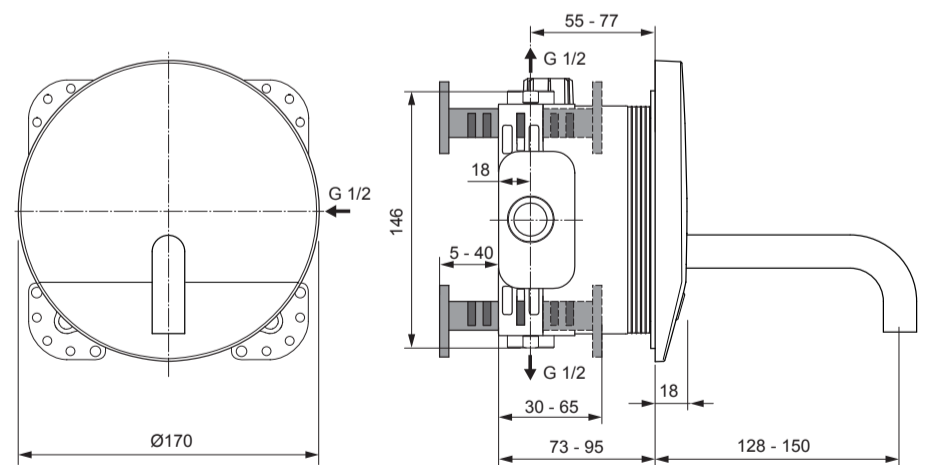

Ideal Standard International NV
Corporate Village - Gent Building
Da Vincilaan 2
1935 Zaventem
Belgium

www.idealstandardinternational.com