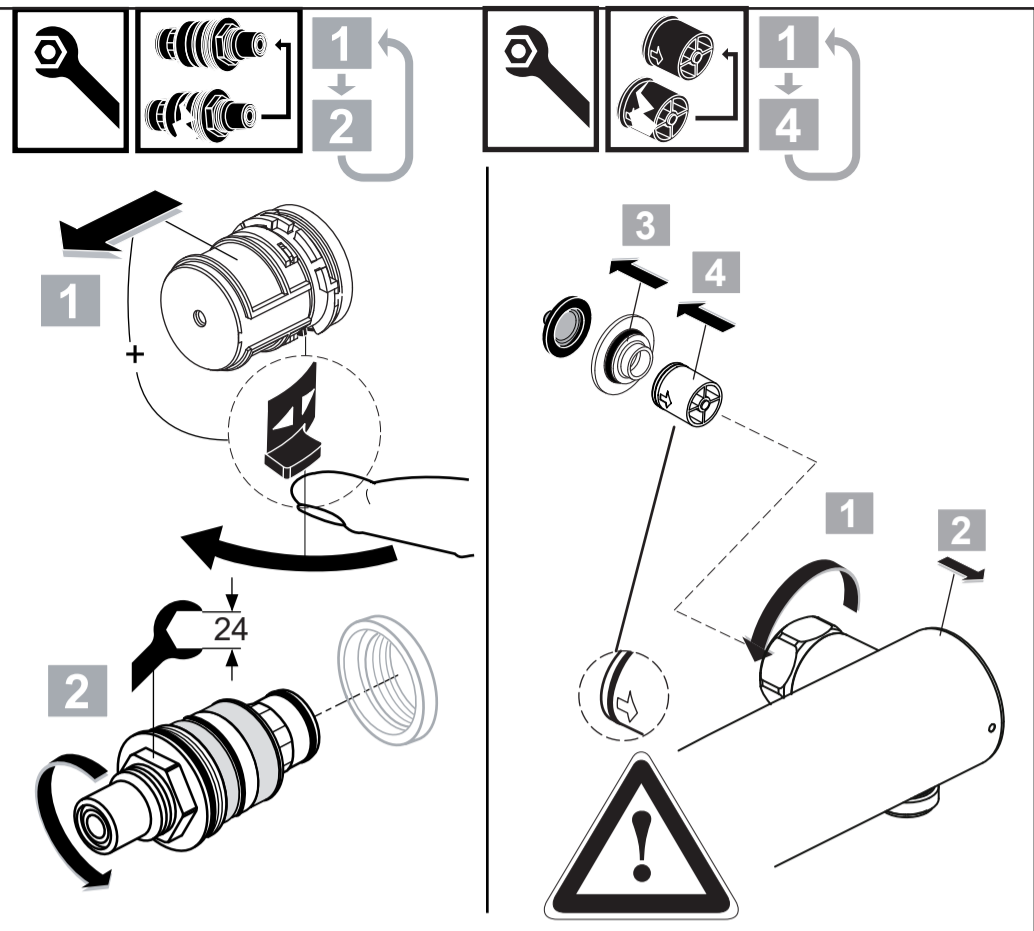

Ideal Standard

CeraPlus Safe
A 6871 ..

0122 / A 868 945R2
 Made in Germany

Ideal Standard International NV
 Corporate Village - Gent Building
 Da Vincilaan 2
 1935 Zaventem
 Belgium

www.idealstandardinternational.com