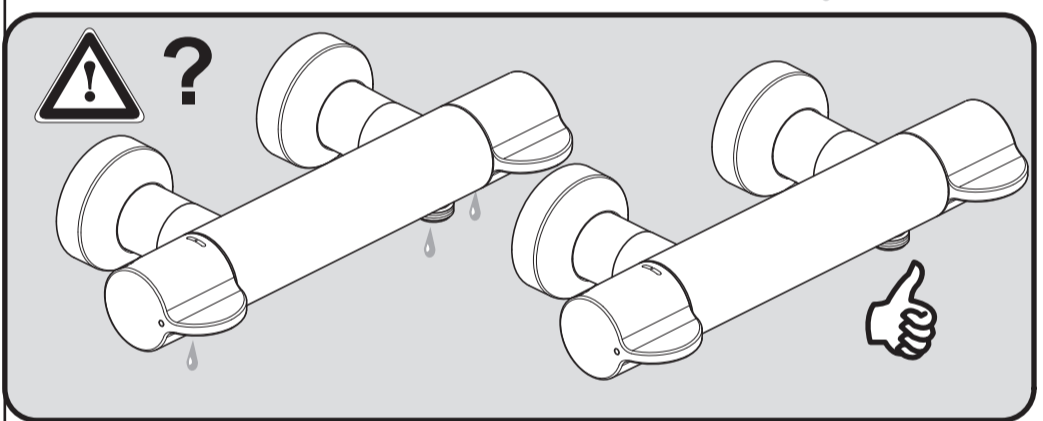

Ideal Standard

CeraPlus Safe
A 6871 ..

0122 / A 868 945R2
 Made in Germany

Ideal Standard International NV
 Corporate Village - Gent Building
 Da Vincilaan 2
 1935 Zaventem
 Belgium

www.idealstandardinternational.com