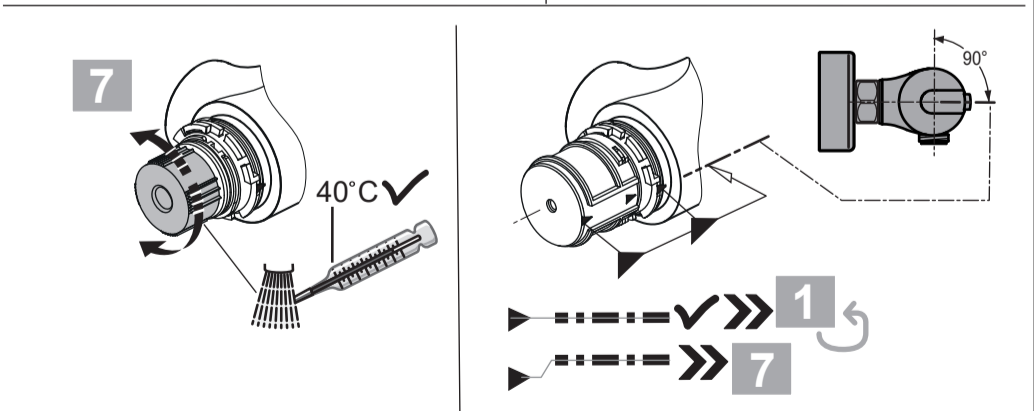

Ideal Standard

CeraPlus Safe
A 6871 ..

0122 / A 868 945R2
 Made in Germany

Ideal Standard International NV
 Corporate Village - Gent Building
 Da Vincilaan 2
 1935 Zaventem
 Belgium

www.idealstandardinternational.com