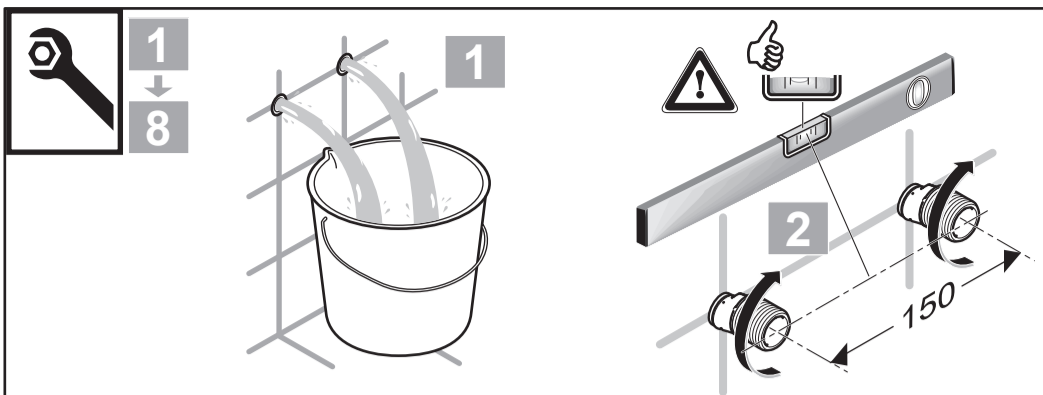

Ideal Standard

CeraPlus Safe
A 6871 ..

0122 / A 868 945R2
 Made in Germany

Ideal Standard International NV
 Corporate Village - Gent Building
 Da Vincilaan 2
 1935 Zaventem
 Belgium

www.idealstandardinternational.com