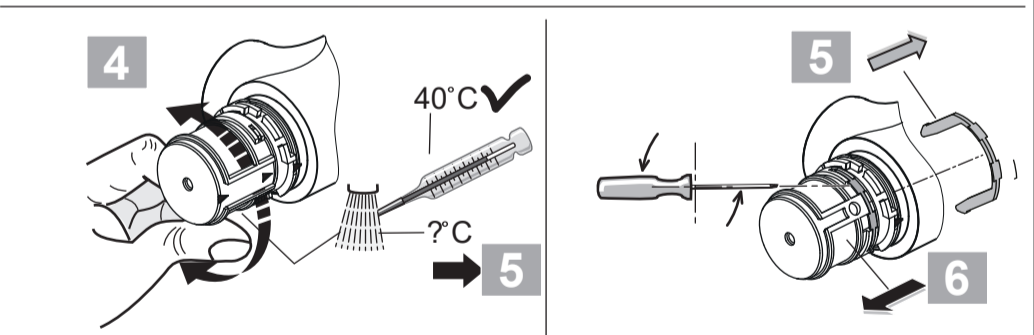

Ideal Standard

CeraPlus Safe
A 6871 ..

0122 / A 868 945R2
 Made in Germany

Ideal Standard International NV
 Corporate Village - Gent Building
 Da Vincilaan 2
 1935 Zaventem
 Belgium

www.idealstandardinternational.com