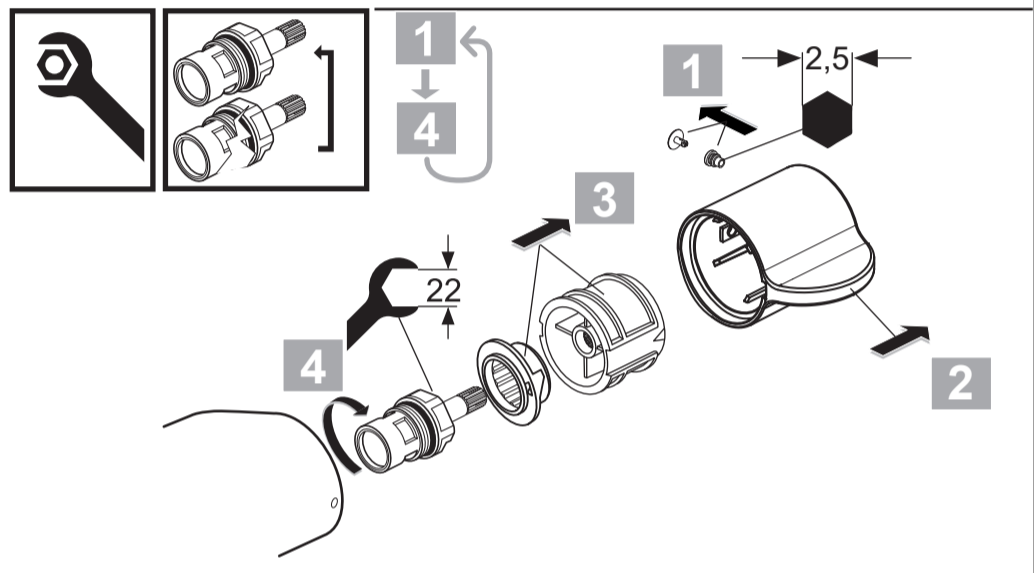

Ideal Standard

CeraPlus Safe
A 6871 ..

0122 / A 868 945R2
 Made in Germany

Ideal Standard International NV
 Corporate Village - Gent Building
 Da Vincilaan 2
 1935 Zaventem
 Belgium

www.idealstandardinternational.com