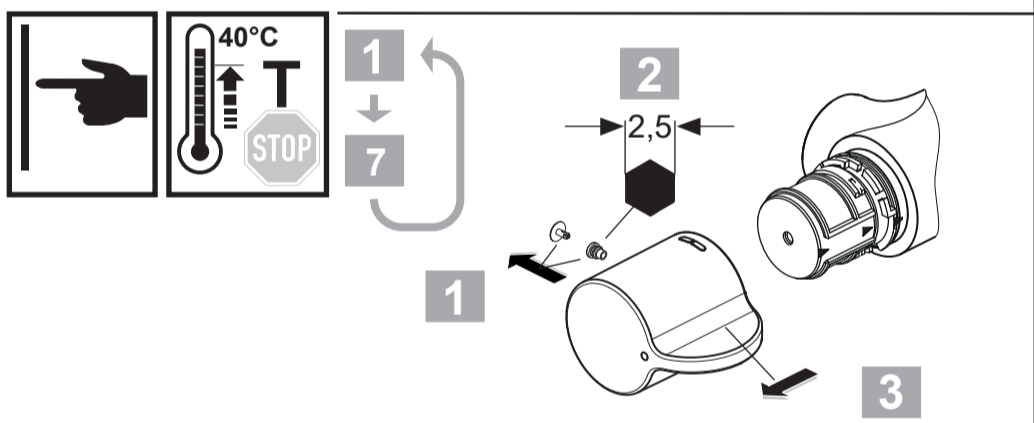

Ideal Standard

CeraPlus Safe
A 6871 ..

0122 / A 868 945R2
 Made in Germany

Ideal Standard International NV
 Corporate Village - Gent Building
 Da Vincilaan 2
 1935 Zaventem
 Belgium

www.idealstandardinternational.com