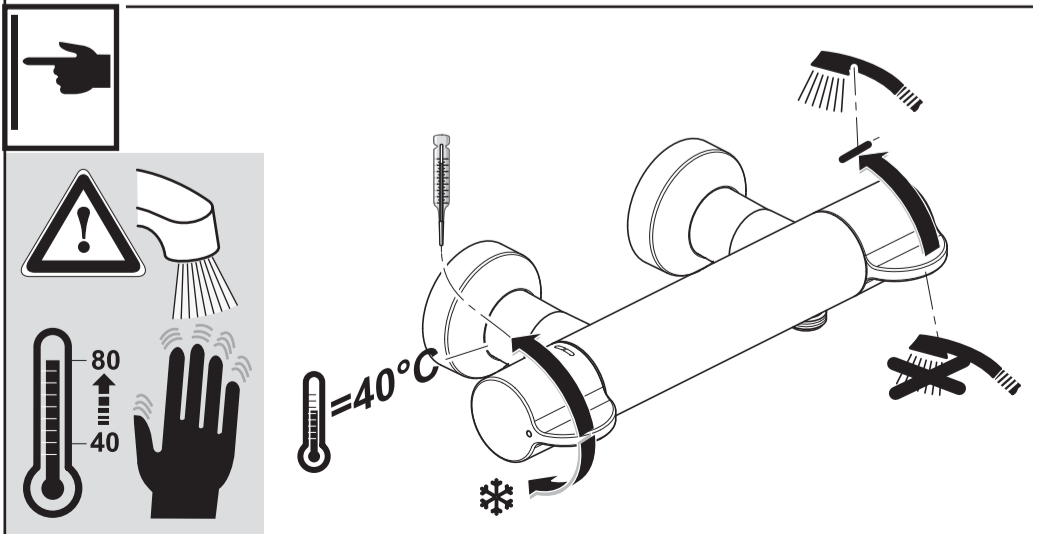

Ideal Standard

CeraPlus Safe
A 6871 ..

0122 / A 868 945R2
 Made in Germany

Ideal Standard International NV
 Corporate Village - Gent Building
 Da Vincilaan 2
 1935 Zaventem
 Belgium

www.idealstandardinternational.com