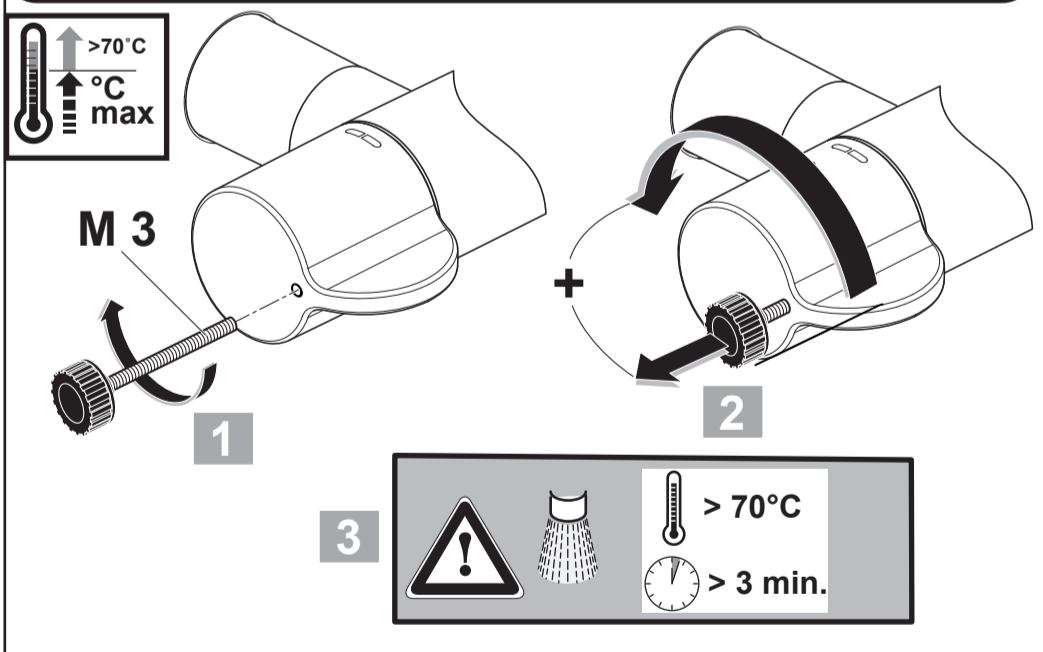

Ideal Standard

CeraPlus Safe
A 6871 ..

0122 / A 868 945R2
 Made in Germany

Ideal Standard International NV
 Corporate Village - Gent Building
 Da Vincilaan 2
 1935 Zaventem
 Belgium

www.idealstandardinternational.com