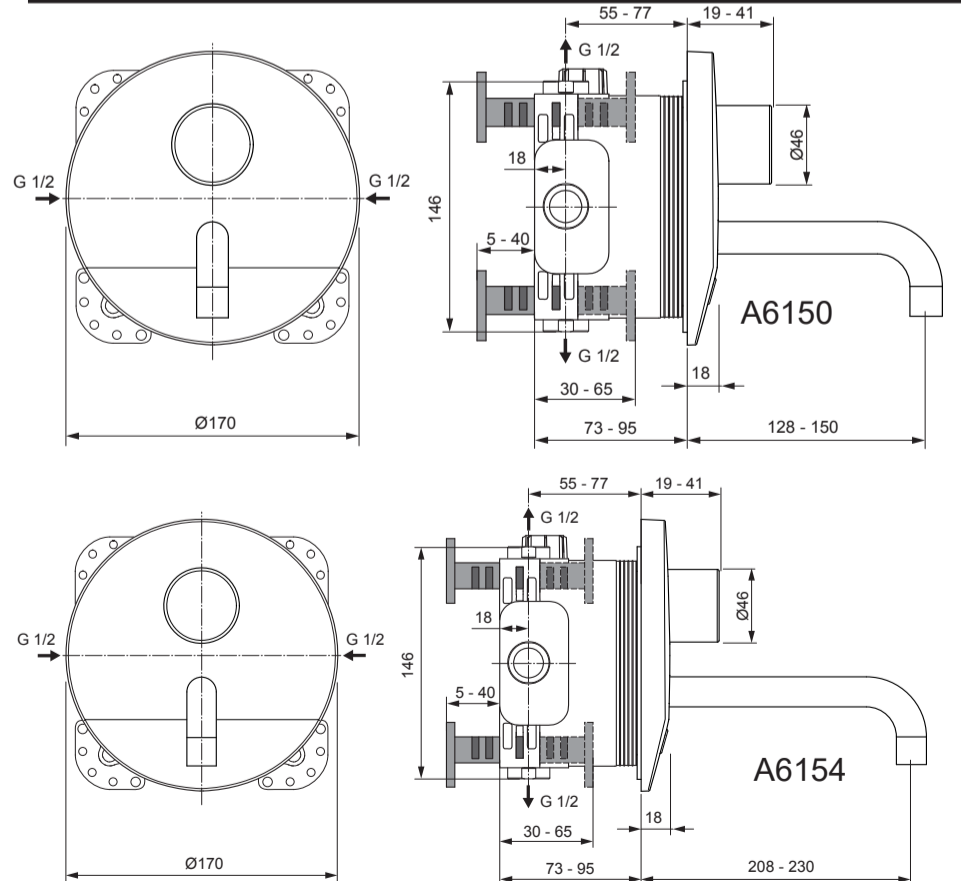

Ideal Standard

CeraPlus
A 6150 .. A 6154 ..

0321 / A 868 922
Made in Germany