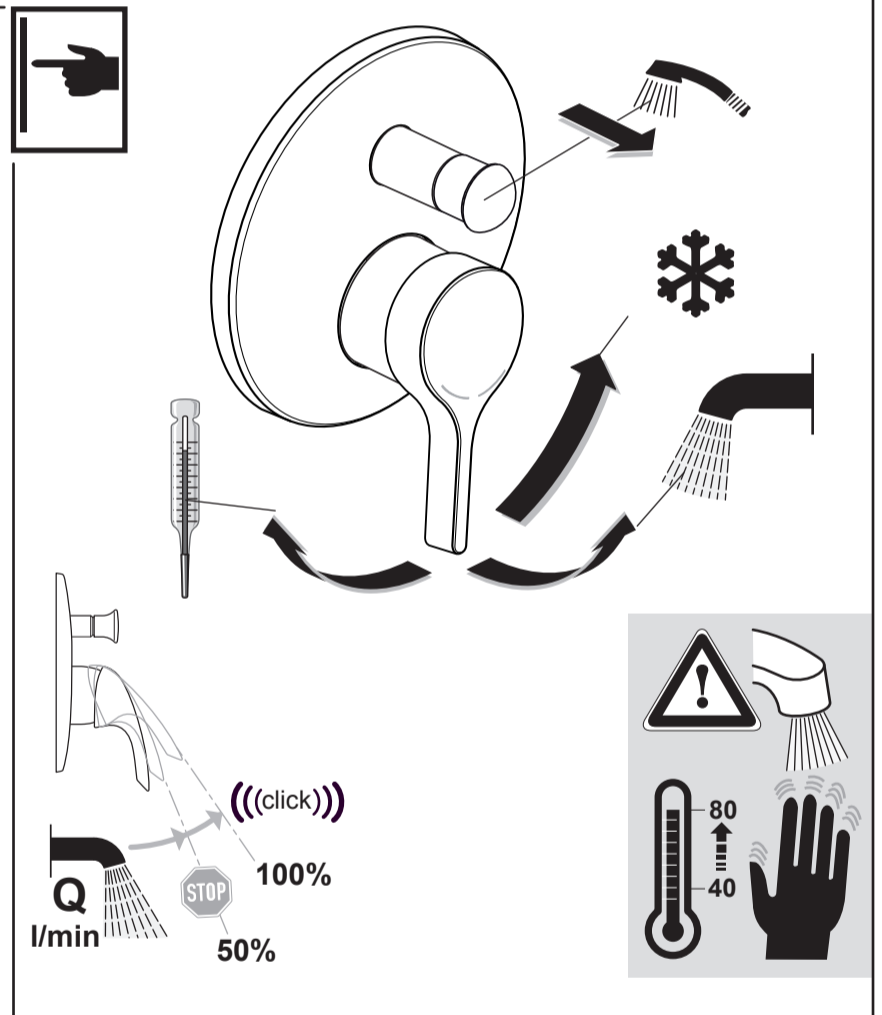

0	1	2	3	4	5	6	7	8	9
50°C	16°C	49,5	49,5	48	46	42,5	41	37	33,5	31
65°C	16°C	65	65	63,5	60,5	57	53,5	49	44,5	39
81°C	16°C	81	81	78,5	73	69	63,5	56	49	42,5