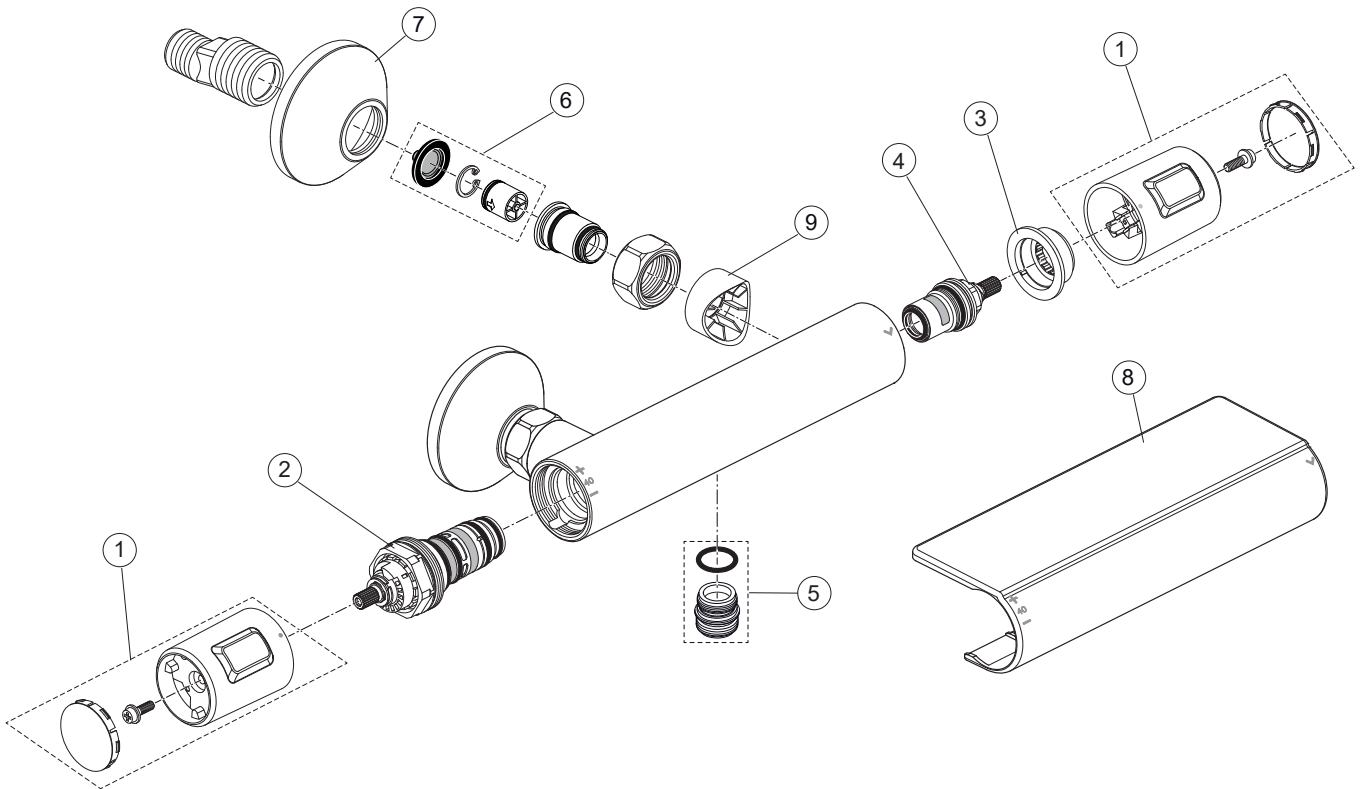

Ceratherm T25 A7201 ..

Ideal Standard

Produced from: Dez. 2019

Shower Thermostat
chrome **A7201AA**

Pos.	Description	Part-Number	Qty.	Pos.	Description	Part-Number	Qty.
1	Handle cpl.	A 861 370 AA	1 Set				
2	Thermostatic Cartridge cpl.	A 861 371 NU	1 pcs				
3	Stopping	A 861 373 NU	1 pcs				
4	Cartridge G1/2 180° cpl.	A 861 245 NU*	1 Set				
5	Nipple G1/2 outside cpl.	A 861 374 NU	1 Set				
6	Non-return valve	A 861 372 NU	1 Set				
7	Escutcheon	A 960 914 AA	1 pcs				
8	Warp over shelf	A 7215 AA	1 pcs				
9	Escutcheon Ø32	A 861 816 AA	2 pcs				

*Universal set (not all parts needed)