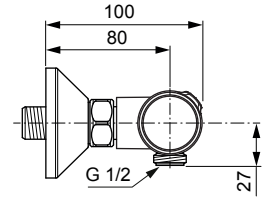

Ceratherm T25 A7201 ..

Ideal Standard

Produced from: Dez. 2019

Shower Thermostat
chrome **A7201AA**

Pos.	Description	Part-Number	Qty.	Pos.	Description	Part-Number	Qty.
1	Handle cpl.	A 861 370 AA	1 Set				
2	Thermostatic Cartridge cpl.	A 861 371 NU	1 pcs				
3	Stopping	A 861 373 NU	1 pcs				
4	Cartridge G1/2 180° cpl.	A 861 245 NU*	1 Set				
5	Nipple G1/2 outside cpl.	A 861 374 NU	1 Set				
6	Non-return valve	A 861 372 NU	1 Set				
7	Escutcheon	A 960 914 AA	1 pcs				
8	Warp over shelf	A 7215 AA	1 pcs				
9	Escutcheon Ø32	A 861 816 AA	2 pcs				