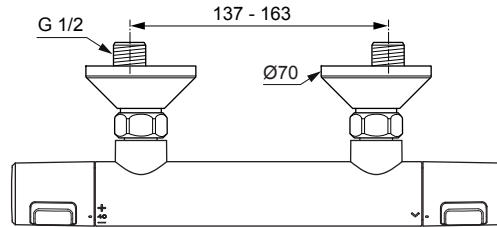

Ceratherm T25 A7201 ..

Ideal Standard

Produced from: Dez. 2019

Shower Thermostat
chrome **A7201AA**

Pos.	Description	Part-Number	Qty.	Pos.	Description	Part-Number	Qty.
1	Handle cpl.	A 861 370 AA	1 Set				
2	Thermostatic Cartridge cpl.	A 861 371 NU	1 pcs				
3	Stopping	A 861 373 NU	1 pcs				
4	Cartridge G1/2 180° cpl.	A 861 245 NU*	1 Set				
5	Nipple G1/2 outside cpl.	A 861 374 NU	1 Set				
6	Non-return valve	A 861 372 NU	1 Set				
7	Escutcheon	A 960 914 AA	1 pcs				
8	Warp over shelf	A 7215 AA	1 pcs				
9	Escutcheon Ø32	A 861 816 AA	2 pcs				

*Universal set (not all parts needed)