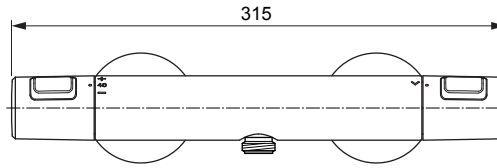

Ceratherm T25 A7201 ..

Ideal Standard

Produced from: Dez. 2019

Shower Thermostat
chrome **A7201AA**

Pos.	Description	Part-Number	Qty.	Pos.	Description	Part-Number	Qty.
1	Handle cpl.	A 861 370 AA	1 Set				
2	Thermostatic Cartridge cpl.	A 861 371 NU	1 pcs				
3	Stopping	A 861 373 NU	1 pcs				
4	Cartridge G1/2 180° cpl.	A 861 245 NU*	1 Set				
5	Nipple G1/2 outside cpl.	A 861 374 NU	1 Set				
6	Non-return valve	A 861 372 NU	1 Set				
7	Escutcheon	A 960 914 AA	1 pcs				
8	Warp over shelf	A 7215 AA	1 pcs				
9	Escutcheon Ø32	A 861 816 AA	2 pcs				