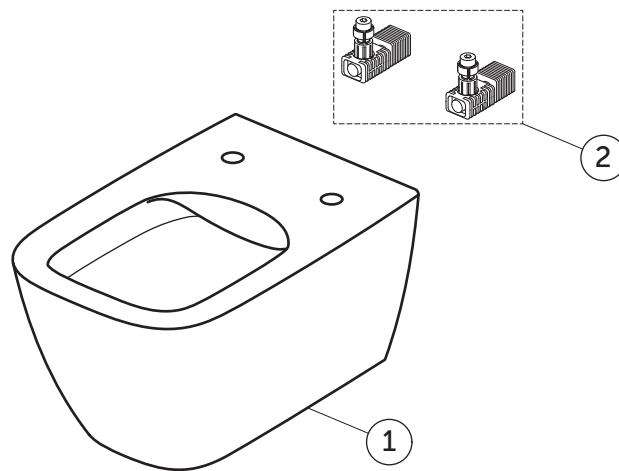

# SPARE PARTS

Wall Hung Bowl  
RimLS+; HF

T4614MA

I.LIFE B

Item	Description	Spare Code
1	WHG BOWL RimLS+ HF WHT	
2	SP EASYFIX+ WH BOWL TOP FIXATION FULL SET	TR16667

Ideal Standard International NV  
Corporate Village – Gent Building  
Da Vincilaan 2  
B1935 – Zaventem  
Belgium