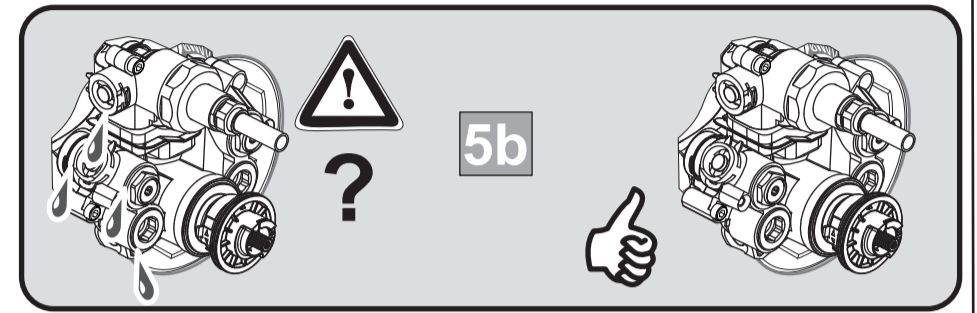

Ideal Standard

CERATHERM NAVIGO
A 7295 .. A7301 ..

0224 / A 869 016
 Made in Germany

Ideal Standard International NV
 Corporate Village - Gent Building
 Da Vincilaan 2
 1935 Zaventem
 Belgium

www.idealstandard.com