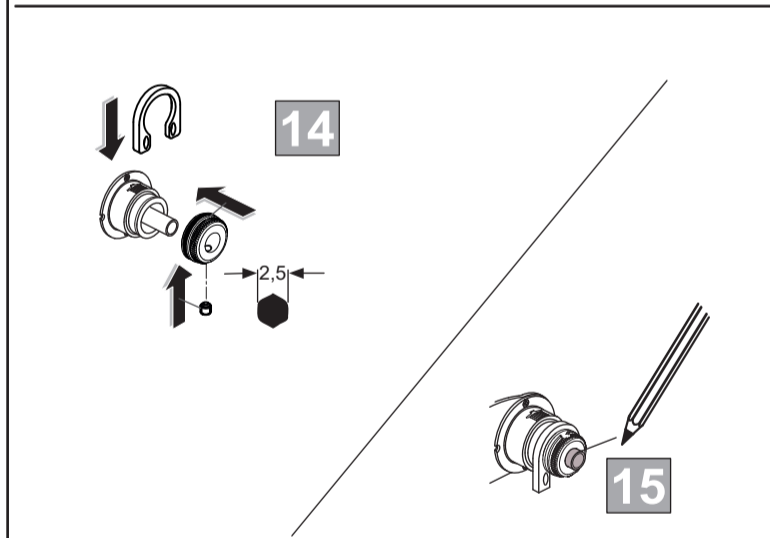

Ideal Standard

CERATHERM NAVIGO
A 7295 .. A7301 ..

0224 / A 869 016
 Made in Germany

Ideal Standard International NV
 Corporate Village - Gent Building
 Da Vincilaan 2
 1935 Zaventem
 Belgium

www.idealstandard.com