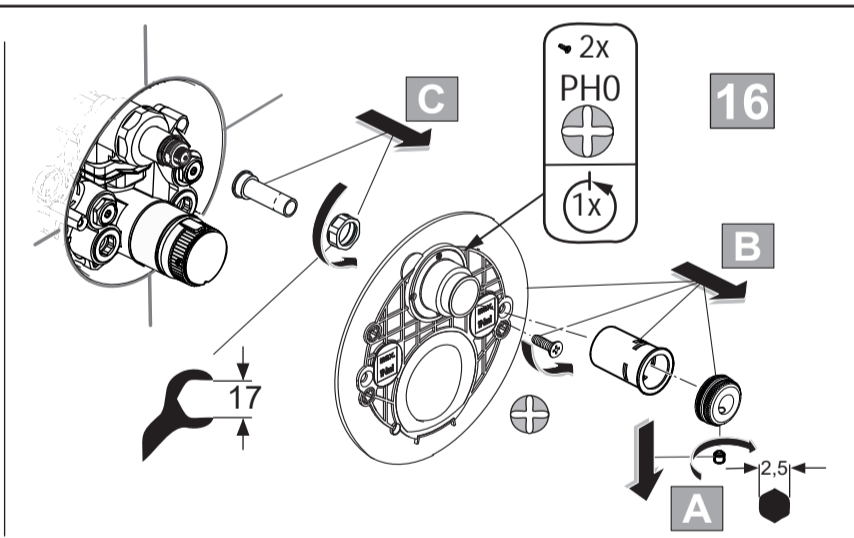

Ideal Standard

CERATHERM NAVIGO
A 7295 .. A7301 ..

0224 / A 869 016
 Made in Germany

Ideal Standard International NV
 Corporate Village - Gent Building
 Da Vincilaan 2
 1935 Zaventem
 Belgium

www.idealstandard.com