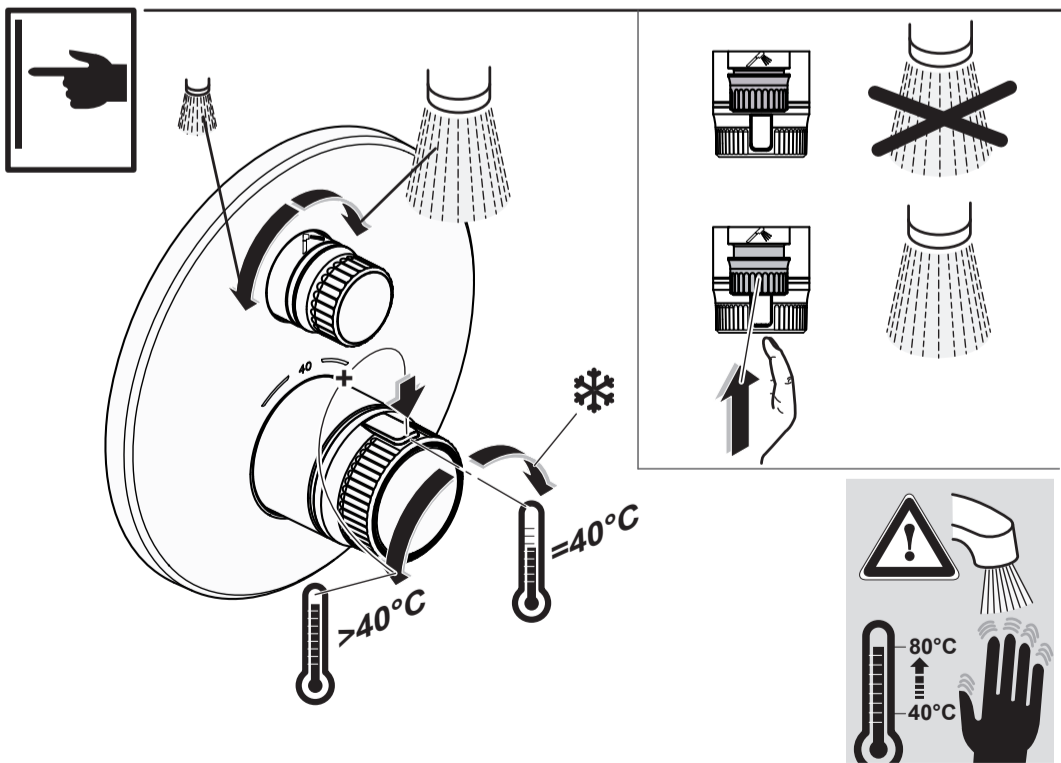

Ideal Standard

CERATHERM NAVIGO
A 7295 .. A7301 ..

0224 / A 869 016
 Made in Germany

Ideal Standard International NV
 Corporate Village - Gent Building
 Da Vincilaan 2
 1935 Zaventem
 Belgium

www.idealstandard.com