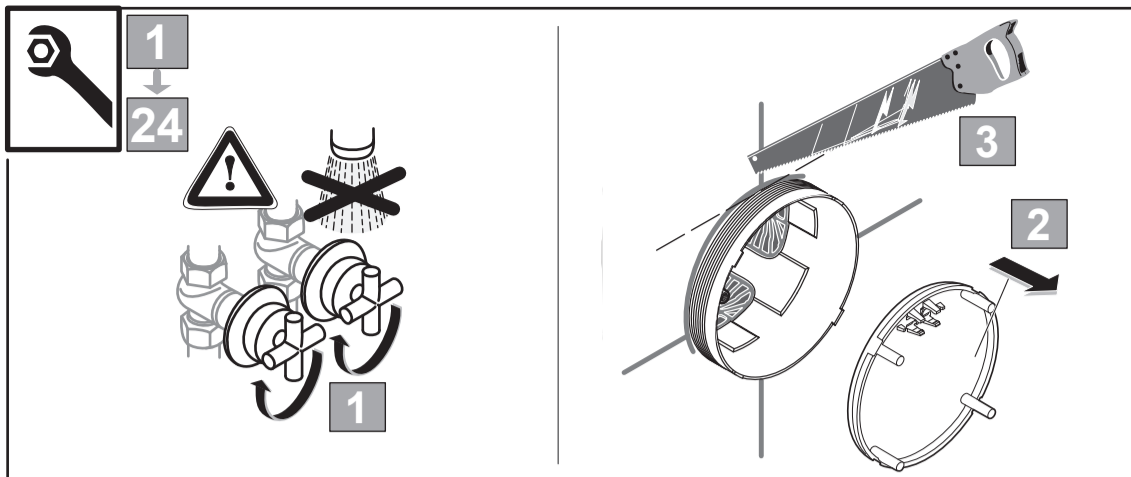

Ideal Standard

CERATHERM NAVIGO
A 7295 .. A7301 ..

0224 / A 869 016
 Made in Germany

Ideal Standard International NV
 Corporate Village - Gent Building
 Da Vincilaan 2
 1935 Zaventem
 Belgium

www.idealstandard.com