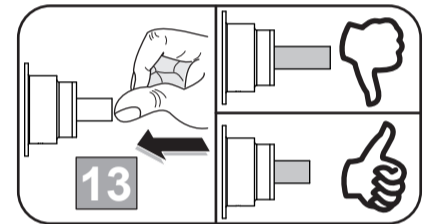

Ideal Standard

CERATHERM NAVIGO
A 7295 .. A7301 ..

0224 / A 869 016
 Made in Germany

Ideal Standard International NV
 Corporate Village - Gent Building
 Da Vincilaan 2
 1935 Zaventem
 Belgium

www.idealstandard.com