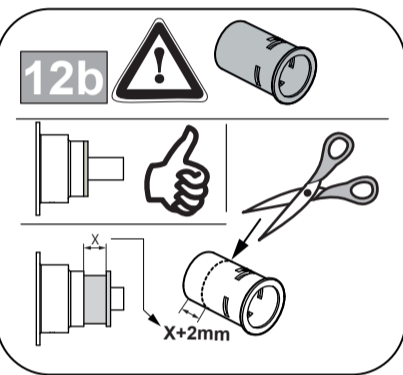

Ideal Standard

CERATHERM NAVIGO
A 7295 .. A7301 ..

0224 / A 869 016
 Made in Germany

Ideal Standard International NV
 Corporate Village - Gent Building
 Da Vincilaan 2
 1935 Zaventem
 Belgium

www.idealstandard.com