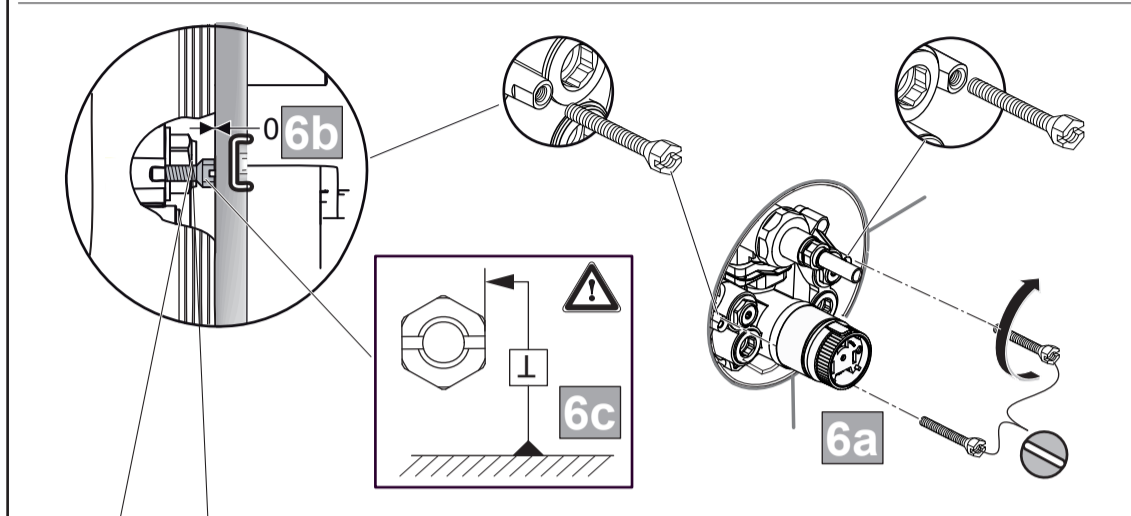

Ideal Standard

CERATHERM NAVIGO
A 7295 .. A7301 ..

0224 / A 869 016
 Made in Germany

Ideal Standard International NV
 Corporate Village - Gent Building
 Da Vincilaan 2
 1935 Zaventem
 Belgium

www.idealstandard.com