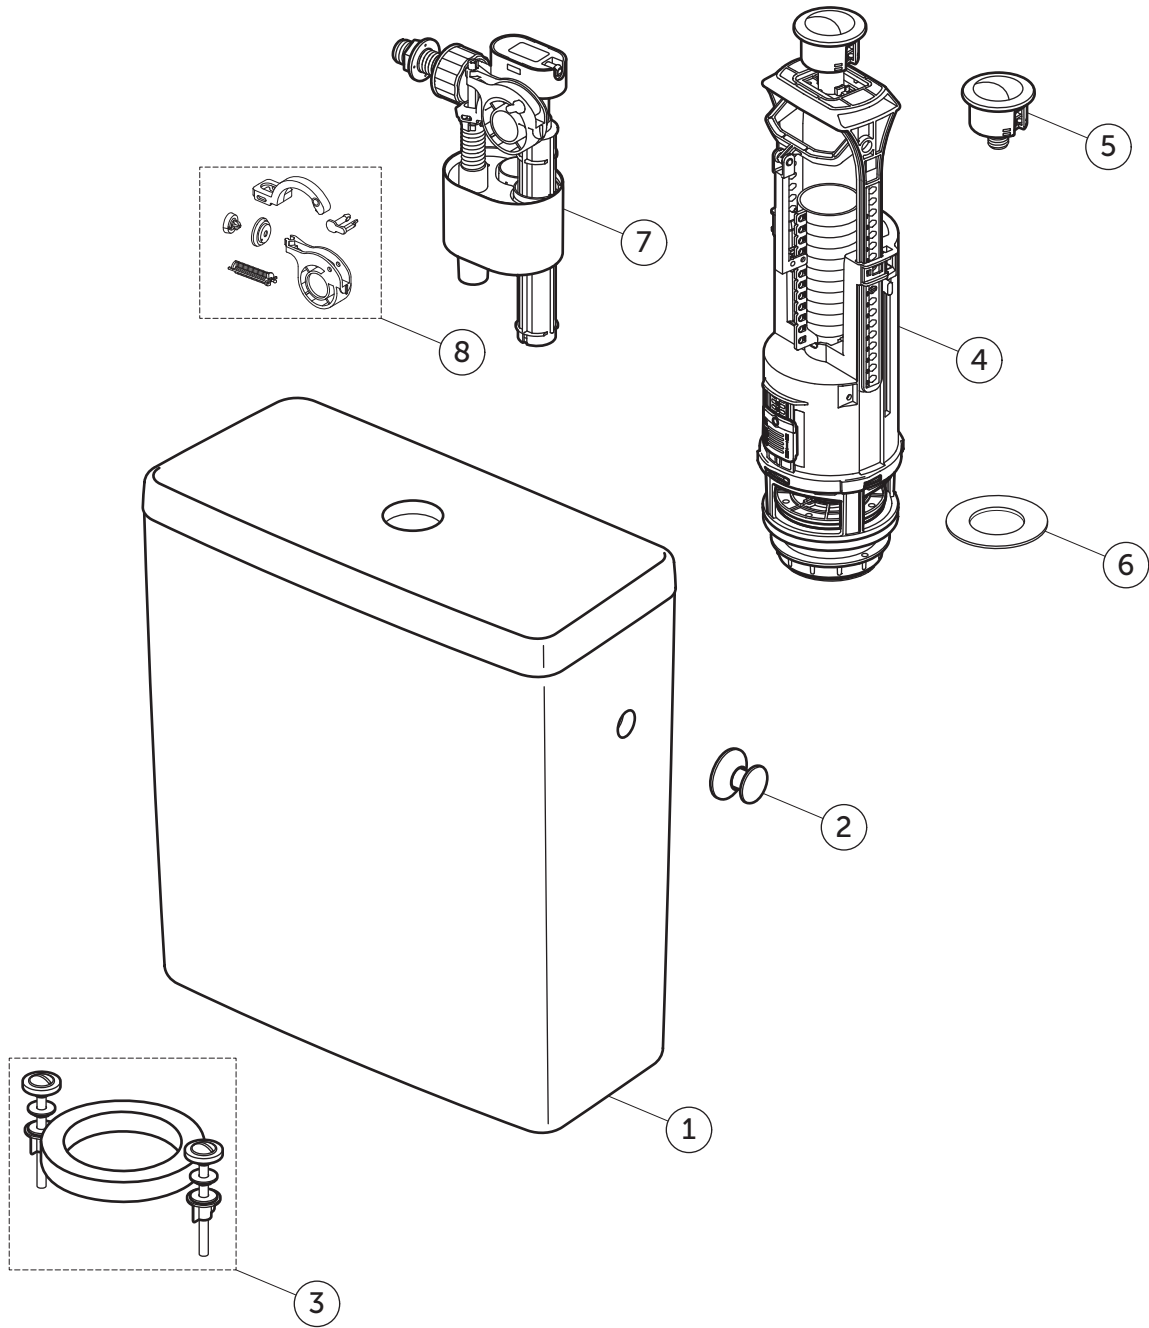

SPARE PARTS

Close Coupled Tank
SI; EU; BXD

T472501

I.LIFE A

Item	Description	Spare Code
1	TANK + LID SI EU WHT	TV95201
2	CAP FOR SIDE INLET CHR	
3	TANK FIXATION SET	R640267
4	OUTLET VALVE EU NO LOGO	RV24367
5	TANK TRIM BUTTON EU NO LOGO	RV24567
6	SPARE SEAL FOR OUTLET VALVE EU	RV24867
7	SIDE INLET VALVE 3/8 BRASS + CAP EU	RV24267
8	SET DIAPHRAGM + FILTER FOR SIDE INLET EU	RV24767