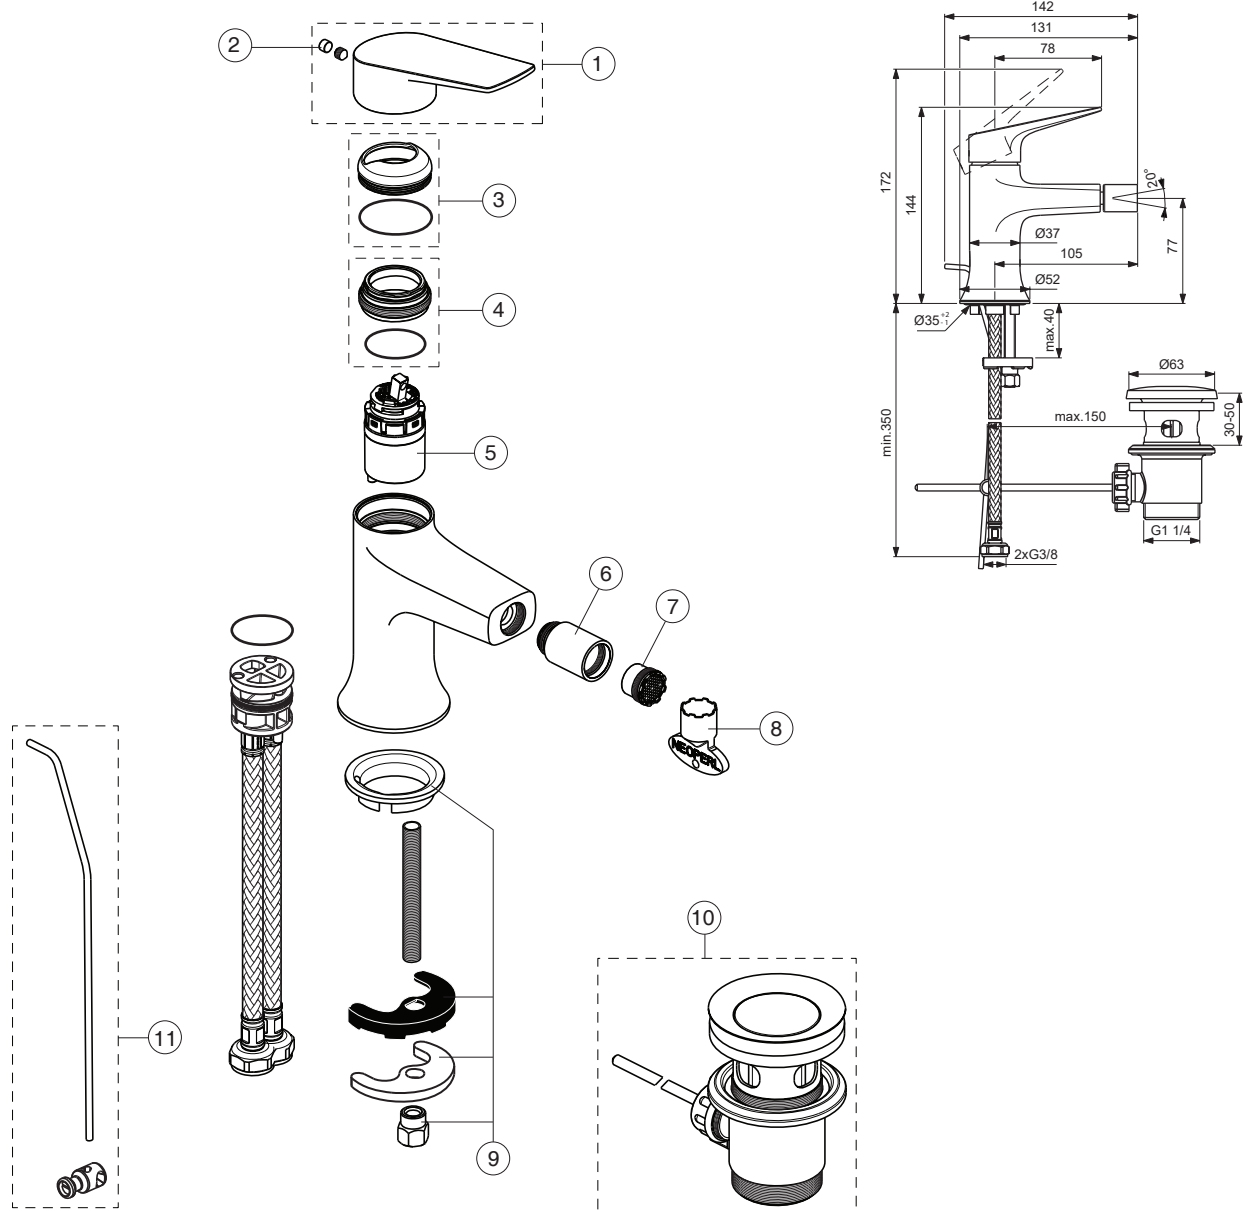

LDV

Ideal Standard

BD664XX

For XX=Coverage-Designate:

AA=chrome,GN=silver storm,
A2=brushed gold,A5=magnetic grey

For Instance:

B961929AA for chrome

Pos.	Signify	Spare parts-Nr.	Quantity	Pos.	Signify	Spare parts-Nr.	Quantity
1	Lever,w/o logo	B961929XX	1 Set				
2	Rubber button	A963751XX	1 Pcs.				
3	Rosette	B961915XX	1 Set				
4	Screw M33x1.5	B961916NU	1 Set				
5	Cartridge Ø28mm	B961920NU	1 Pcs.				
6	Ball joint M16x1	A861421XX	1 Pcs.				
7	Aer.cache M16.5x1-1G	B961901NU	1 Pcs.				
8	Key for stream regulator	A960196NU*	1 Set				
9	Fixation set	B960608NU	1 Set				
10	Pop-up waste	A961230AA	1 Set				
		B961800XX					
11	Pull-up rod-compl.	B960900XX	1 Set				