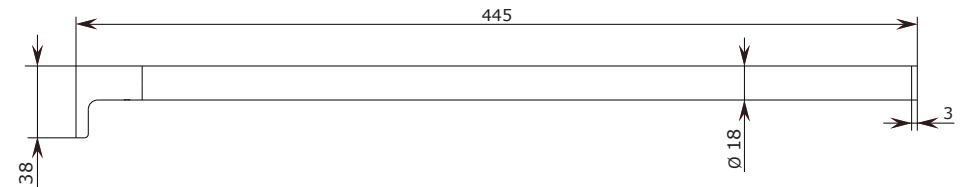

CONNECT

A 9181 ..

0116 / H 965 783 - 2
(+ A 865 612)

Ideal Standard International NV
Corporate Village - Gent Building
Da Vincilaan 2
1935 Zaventem
Belgium

www.idealstandardinternational.com