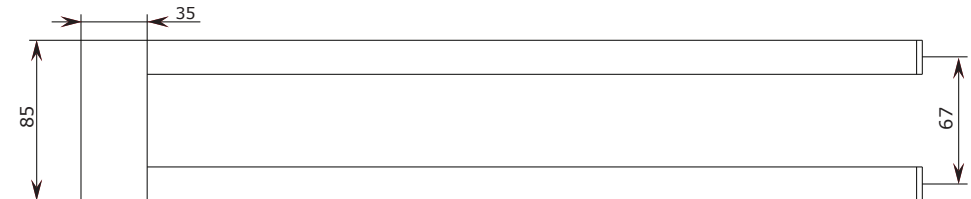

CONNECT

A 9181 ..

0116 / H 965 783 - 2
(+ A 865 612)

Ideal Standard International NV
Corporate Village - Gent Building
Da Vincilaan 2
1935 Zaventem
Belgium

www.idealstandardinternational.com