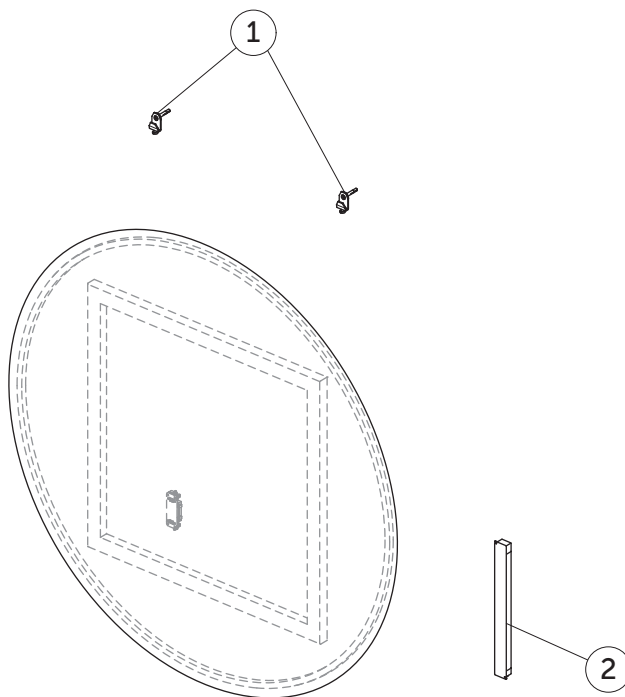

# SPARE PARTS

Round Mirror 1000

Item	Description	Colour/Finish	Code No.	Quantity
1	Wall fixing KIT Framed Mirrors		TV71367	10
2	Transformer SNP60 & IP blue connector *		TV89167	1

\* Transformer type:  
1. SNAPPY SNP60-24FP-1