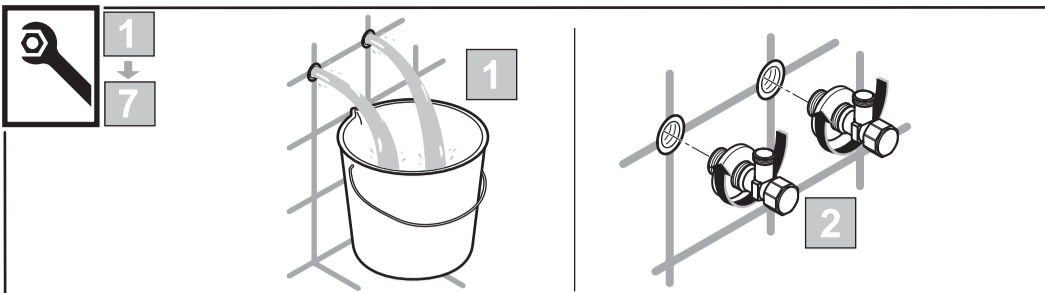

MELANGE
A 4266 ..

Ideal Standard

1220 / A 868 756
Made in Germany

Ideal Standard International NV
Corporate Village - Gent Building
Da Vincilaan 2
1935 Zaventem
Belgium

www.idealstandardinternational.com

	P	bar			Q (3 bar)
	T	°C			l/min 13