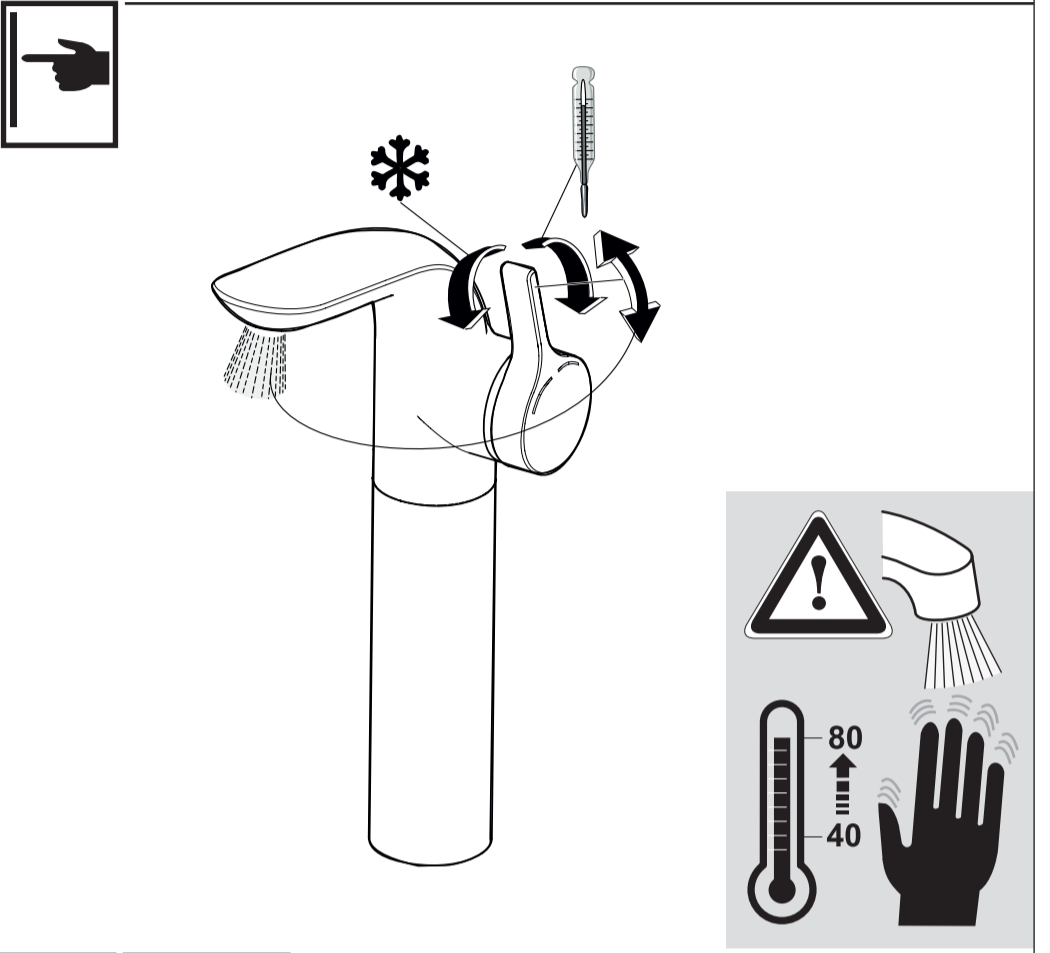

MELANGE
A 4266 ..

Ideal Standard

1220 / A 868 756
Made in Germany

Ideal Standard International NV
Corporate Village - Gent Building
Da Vincilaan 2
1935 Zaventem
Belgium

www.idealstandardinternational.com

	P	bar			Q (3 bar)
	T	°C			l/min 13