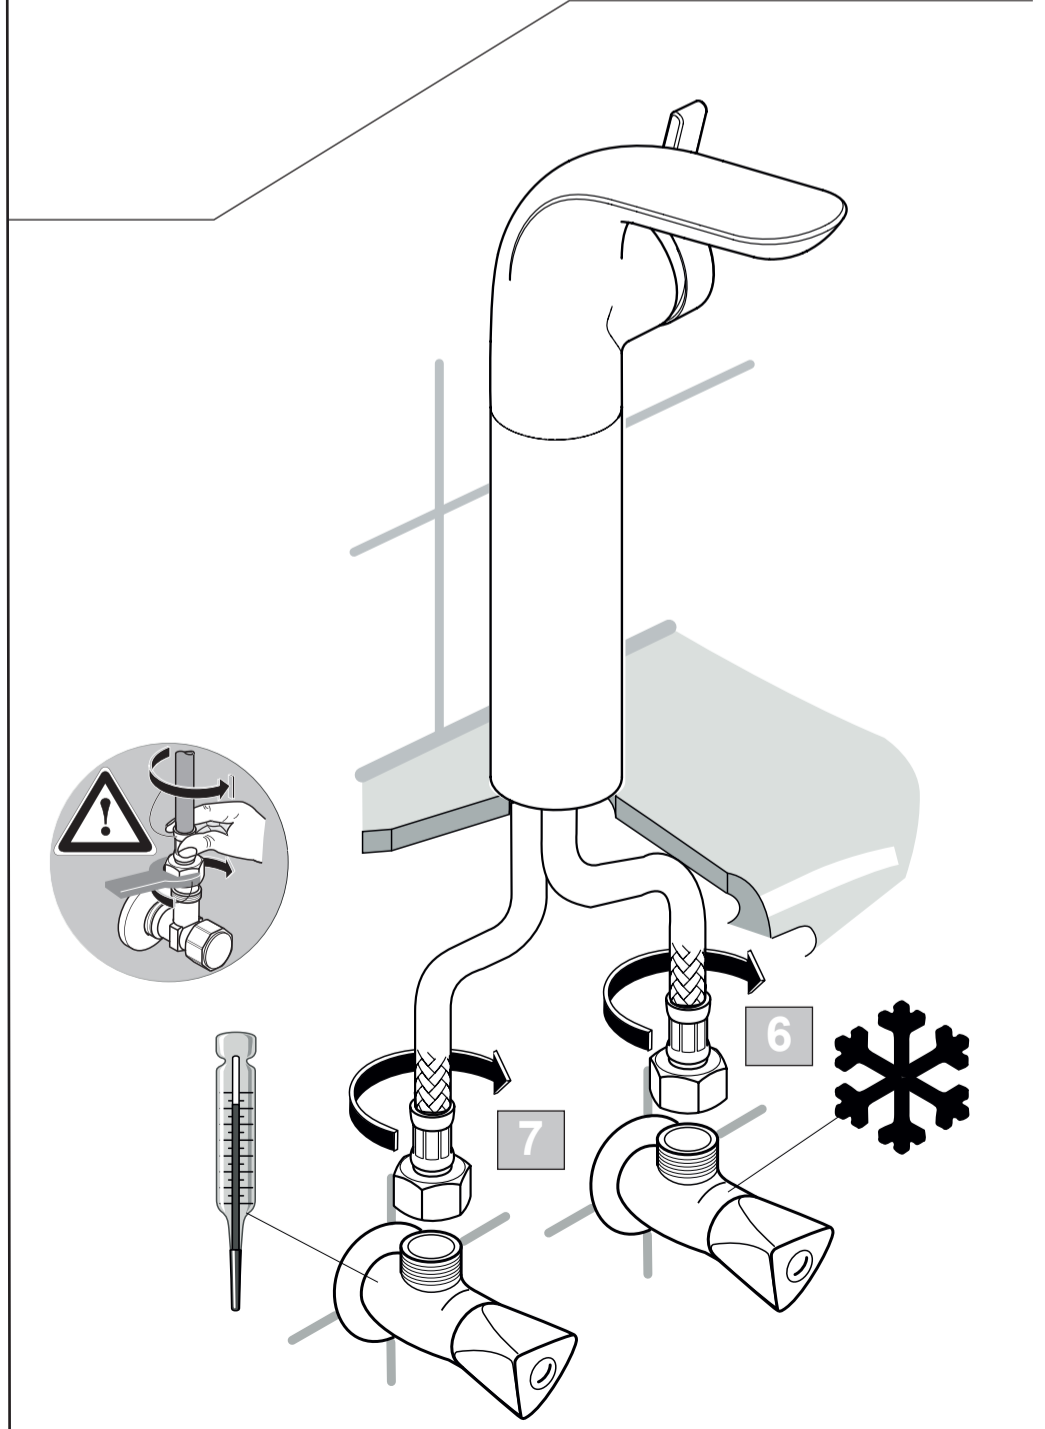

MELANGE
A 4266 ..

Ideal Standard

1220 / A 868 756
Made in Germany

Ideal Standard International NV
Corporate Village - Gent Building
Da Vincilaan 2
1935 Zaventem
Belgium

www.idealstandardinternational.com

	P	bar			Q (3 bar)
	T	°C			l/min 13