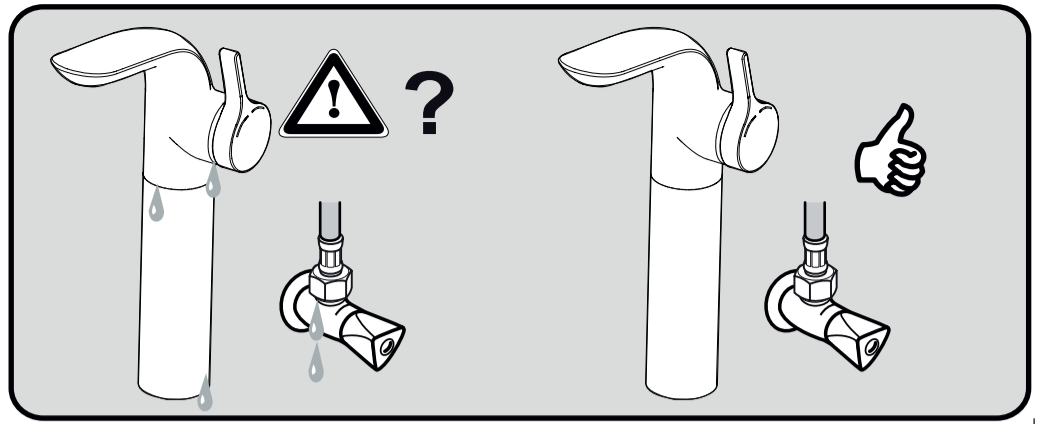

MELANGE
A 4266 ..

Ideal Standard

1220 / A 868 756
Made in Germany

Ideal Standard International NV
Corporate Village - Gent Building
Da Vincilaan 2
1935 Zaventem
Belgium

www.idealstandardinternational.com

	P	bar			Q (3 bar)
	T	°C			l/min 13