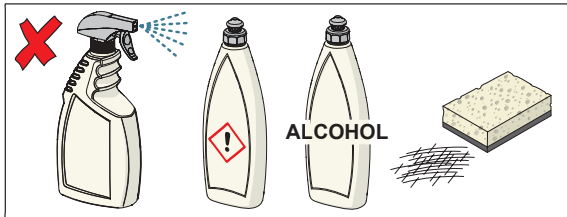

⑤ ⑥

⑦

①

②

③

cleaning.hansa.com

Oras Group is a powerful European provider of sanitary fittings: the market leader in the Nordics and a leading company in Continental Europe. The company's mission is to make the use of water easy and sustainable and its vision is to become the European leader of advanced sanitary fittings. Oras Group has two strong brands: Oras and Hansa.