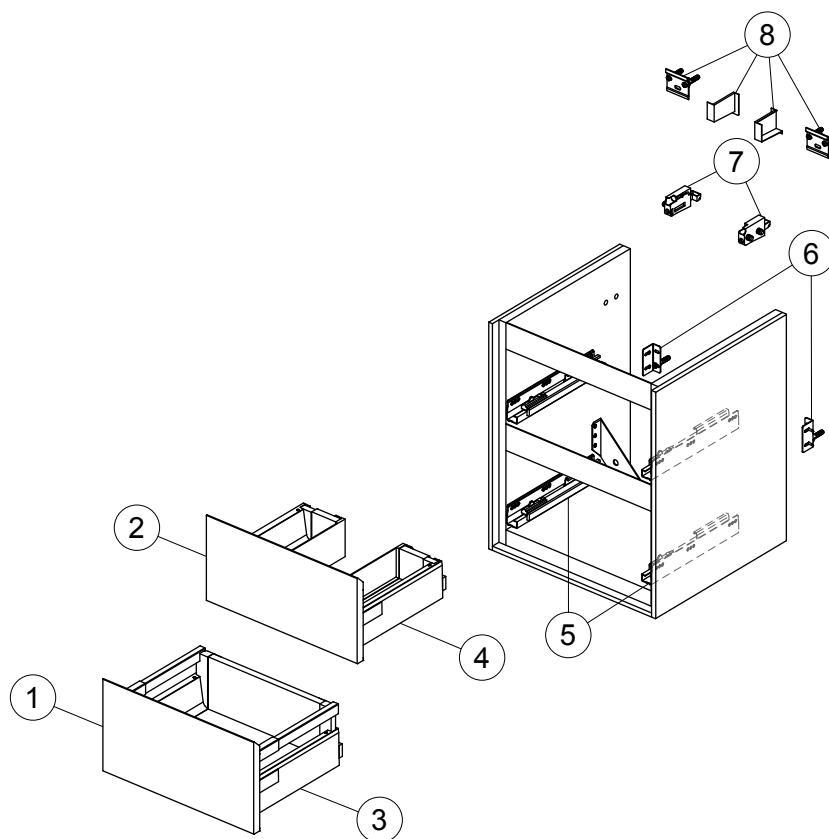

# Spare parts

Basin unit 430 for Cube basin 500

Item	Description	Colour/Finish		Code No.	Quantity
		Outside Finish	Accent Finish		
1	Lower drawer front panel 43	B2 - Glossy White KN - Glossy White PS - Wood Light Grey UK - Wood Light Brown	Matt White Matt Light Grey Matt White Matt Light Brown	EF743B2 EF743B2 EF743PS EF743UK	1
2	Upper drawer front panel 43	B2 - Glossy White KN - Glossy White PS - Wood Light Gray UK - Wood Light Brown	Matt White Matt Light Grey Matt White Matt Light Brown	EF741B2 EF741B2 EF741PS EF741UK	1
3	Lower drawer structure 43 Matt White			EF74467	1
4	Upper drawer structure 43 Matt White			EF74267	1
5	Runner 270 KIT			RV07667	Pair
6	Safety KIT (Brackets, screws, plugs)			TV38767	12
7	Hanging brackets KIT 1			RV08267	Pair
8	Wall fixation KIT 1			RV08167	12