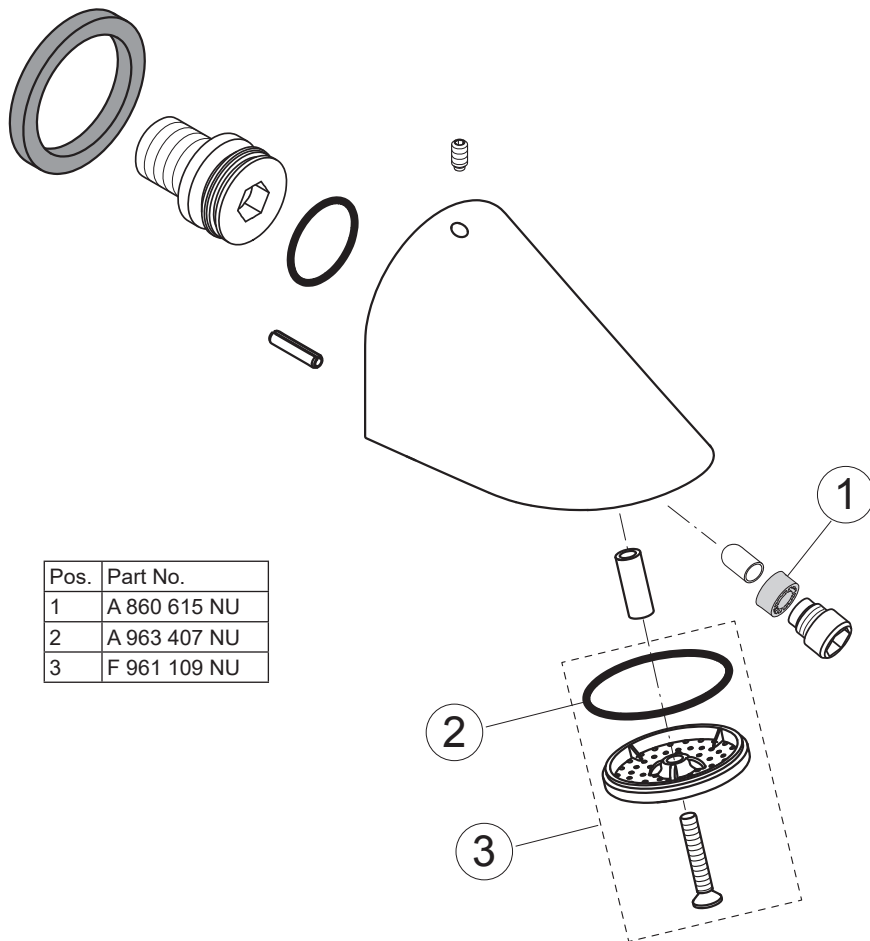

Pos.	Part No.
1	A 860 615 NU
2	A 963 407 NU
3	F 961 109 NU

Ideal Standard

CERAPLUS

A 4844 ..

0421 / A 868 914
 Made in Germany

Ideal Standard International NV
 Corporate Village - Gent Building
 Da Vincilaan 2
 1935 Zaventem
 Belgium