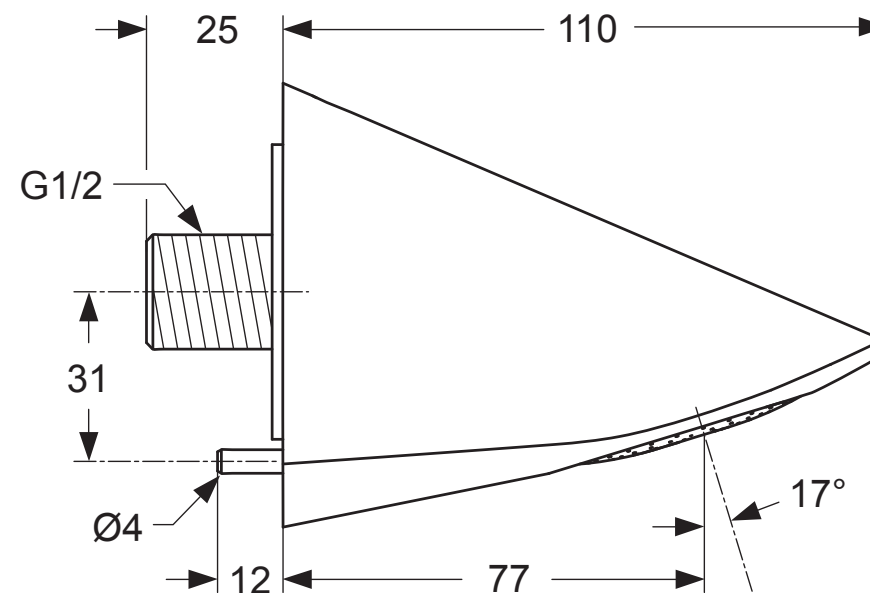

Pos.	Part No.
1	A 860 615 NU
2	A 963 407 NU
3	F 961 109 NU

Ideal Standard

CERAPLUS

A 4844 ..

0421 / A 868 914
 Made in Germany

Ideal Standard International NV
 Corporate Village - Gent Building
 Da Vincilaan 2
 1935 Zaventem
 Belgium