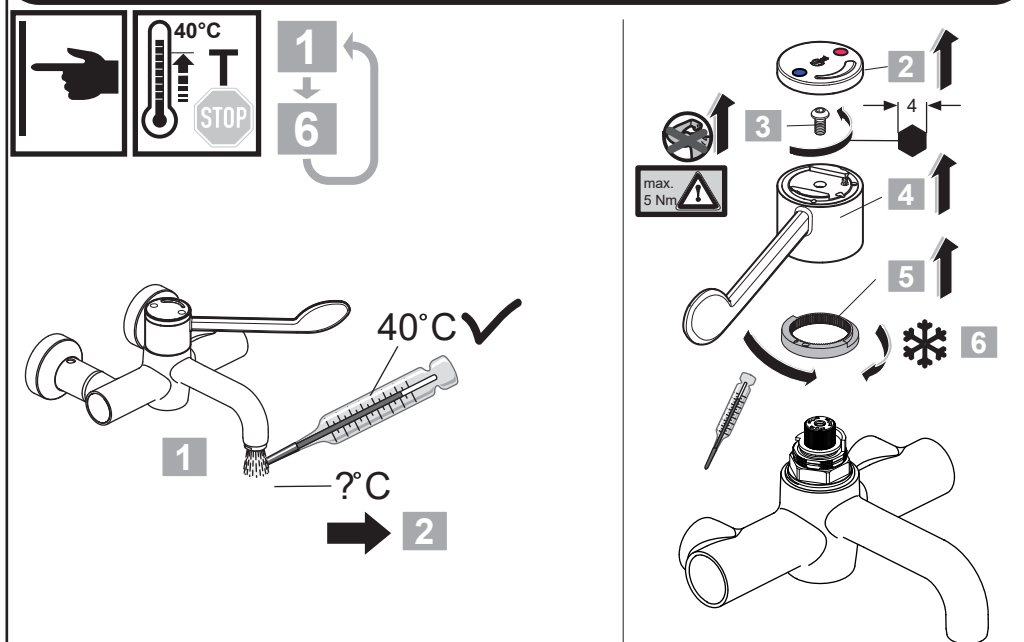

P bar		MAX. 5		3		Q (3 bar)
	T °C		MAX. 80		65		
					55		l/min
							8