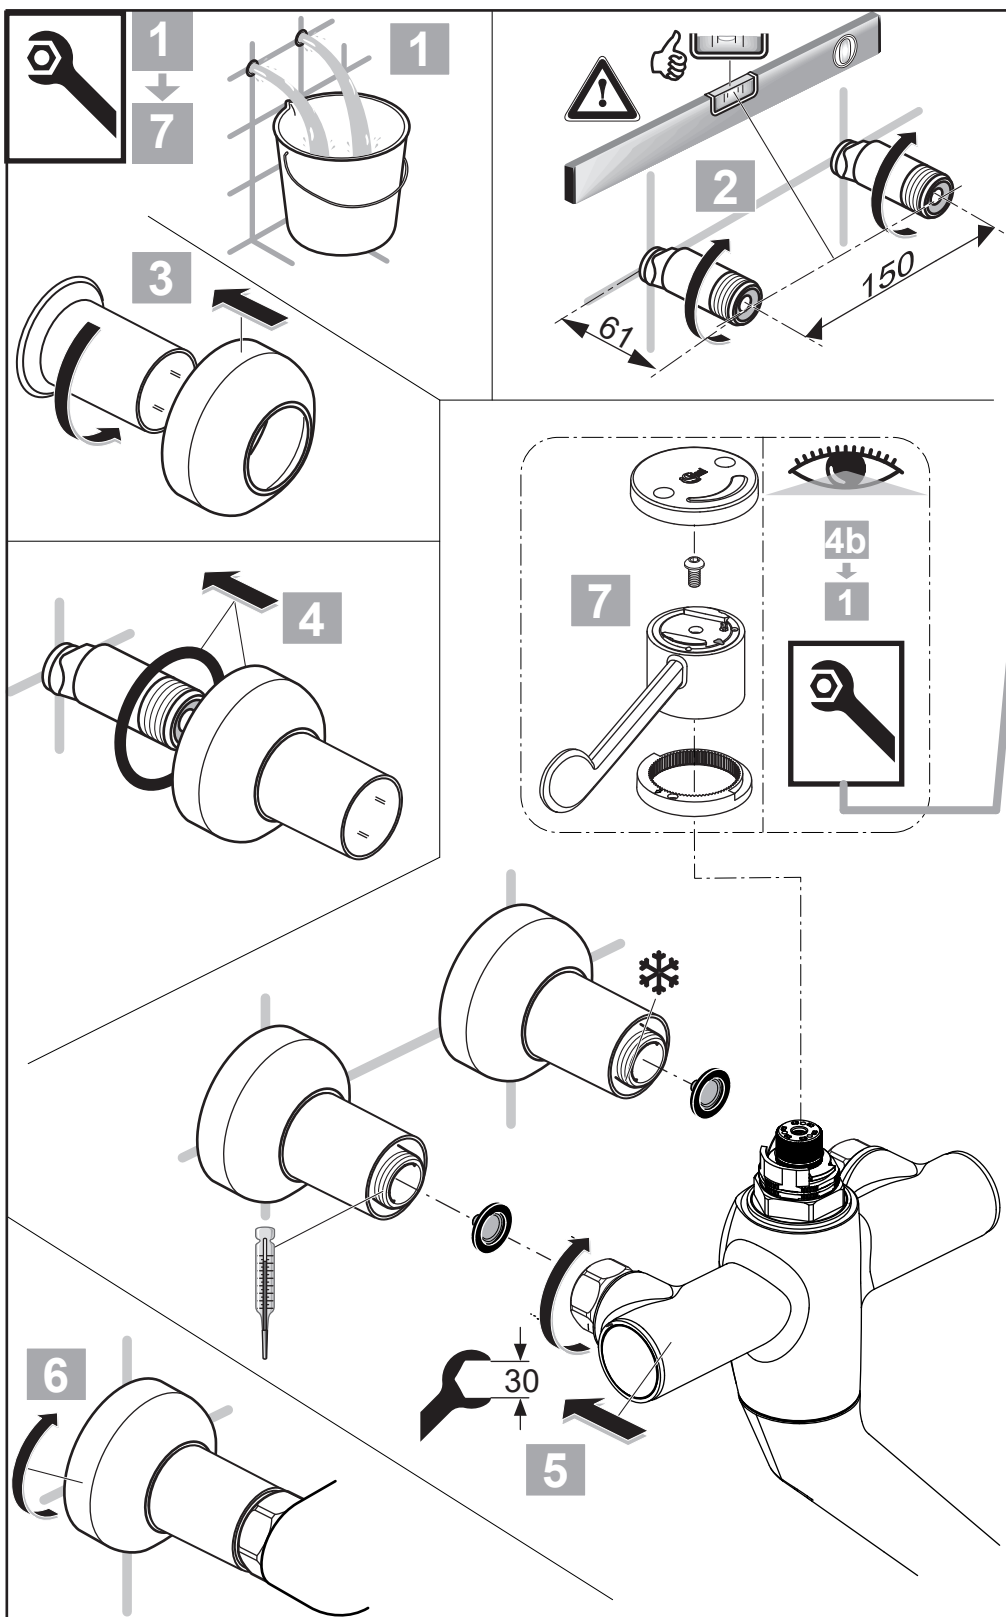

P bar		MAX. 5		3		Q (3 bar)
	T °C		MAX. 80		65		
					55		l/min
							8