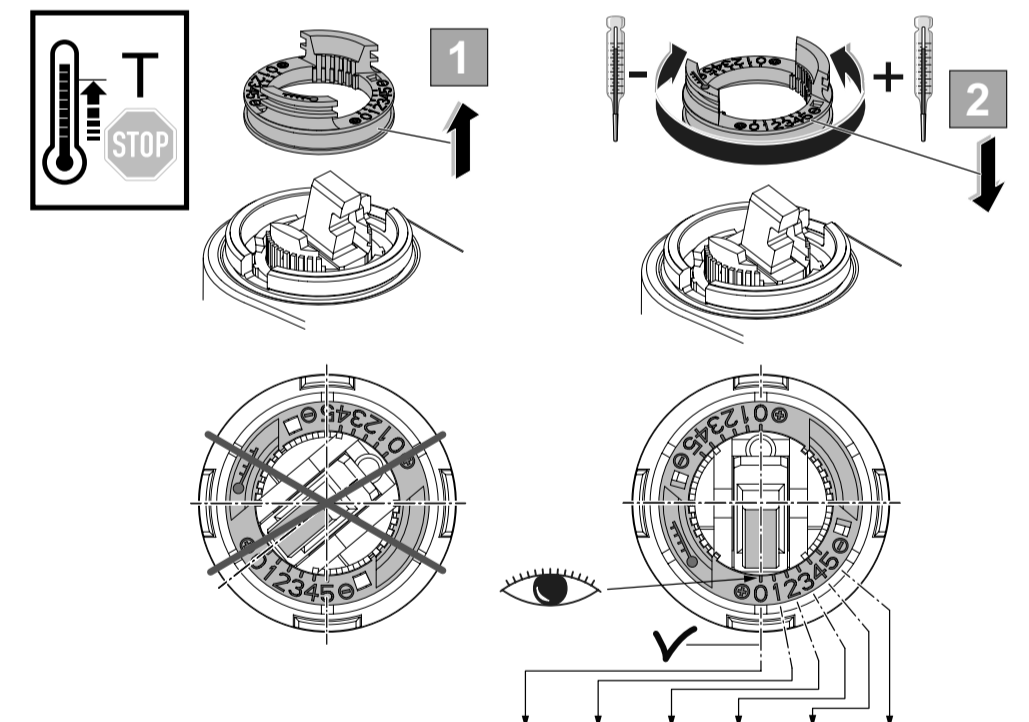

Ideal Standard

CERAPLAN

06.2024 / B565131

B D203 ..

B D205 ..

Ideal Standard International NV  
Corporate Village – Gent Building  
Da Vincilaan 2  
1935 Zaventem  
Belgium  
<https://www.idealstandard.com>