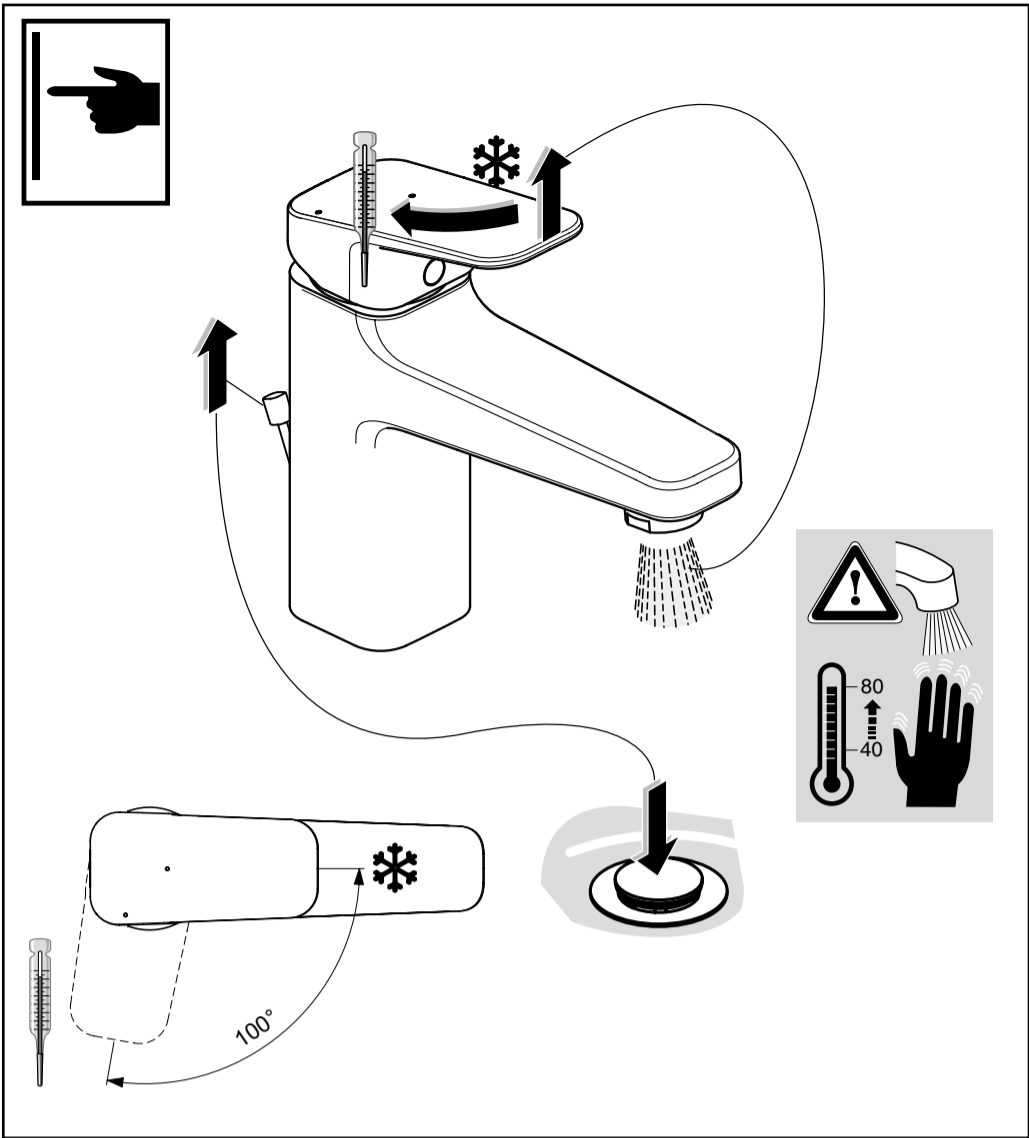

Ideal Standard

CERAPLAN

06.2024 / B565131

B D203 ..

B D205 ..

Ideal Standard International NV  
Corporate Village – Gent Building  
Da Vincilaan 2  
1935 Zaventem  
Belgium  
<https://www.idealstandard.com>