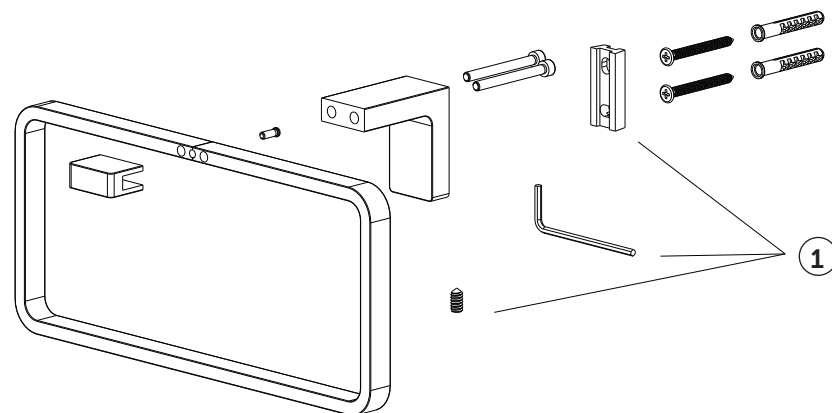

Ideal Standard

CONCA

T4502**

Position
1=EW11167

Ideal Standard International NV
Corporate Village - Gent Building
Da Vincilaan 2
1935 Zaventem
Belgium

www.idealstandardinternational.com