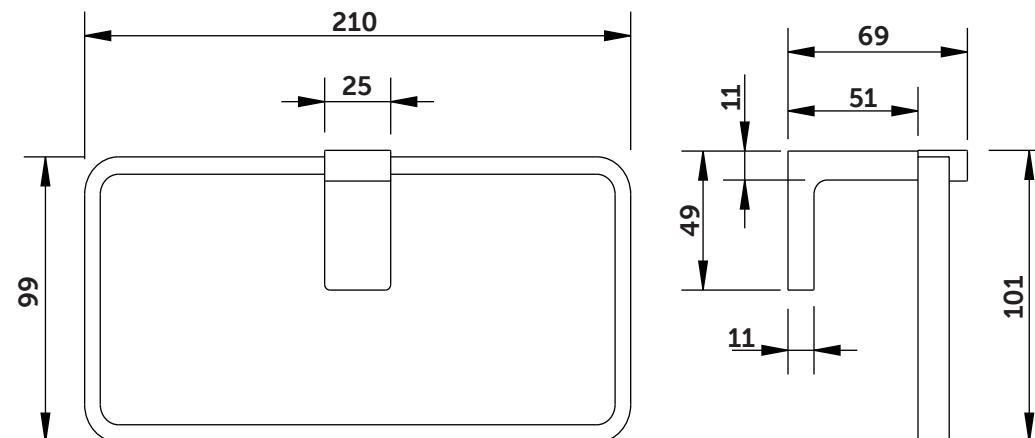

Ideal Standard

CONCA

T4502**

Position
1=EW11167

Ideal Standard International NV
Corporate Village - Gent Building
Da Vincilaan 2
1935 Zaventem
Belgium

www.idealstandardinternational.com