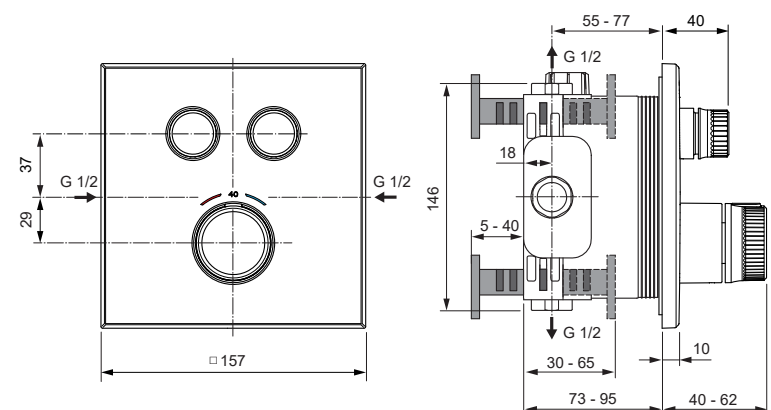

A 7296
A 7302

CERATHERM NAVIGO

A 7296 .. A7302 ..

Ideal Standard

0724 / A 868 997
Made in Germany

A 7296

A 7302

Ideal Standard International NV
 Corporate Village – Gent Building
 Da Vincilaan 2
 1935 Zaventem
 Belgium
<https://www.idealstandard.com>