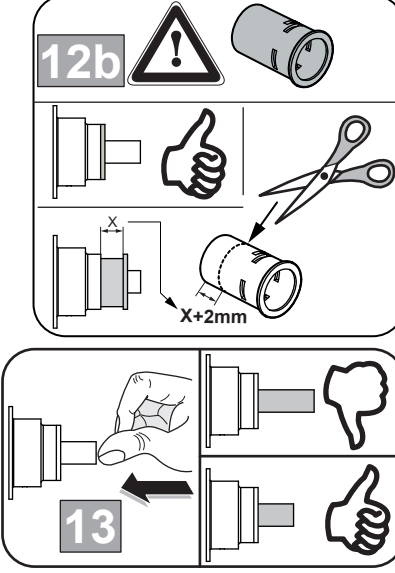

A 7296
A 7302

CERATHERM NAVIGO

A 7296 .. A7302 ..

Ideal Standard

0724 / A 868 997
Made in Germany

A 7296

A 7302

Ideal Standard International NV
 Corporate Village – Gent Building
 Da Vincilaan 2
 1935 Zaventem
 Belgium
<https://www.idealstandard.com>