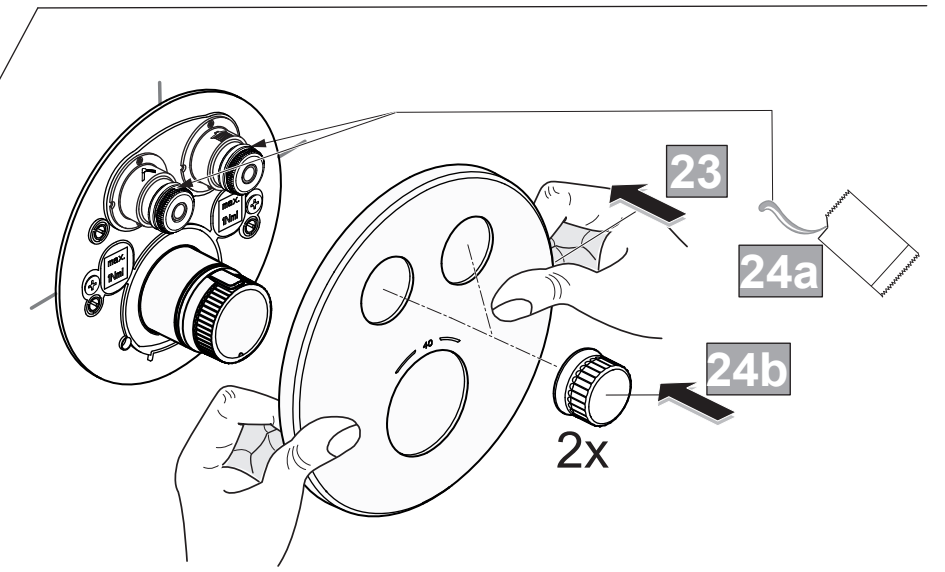

A 7296
A 7302

CERATHERM NAVIGO

A 7296 .. A7302 ..

Ideal Standard

0724 / A 868 997
Made in Germany

A 7296

A 7302

Ideal Standard International NV
 Corporate Village – Gent Building
 Da Vincilaan 2
 1935 Zaventem
 Belgium
<https://www.idealstandard.com>