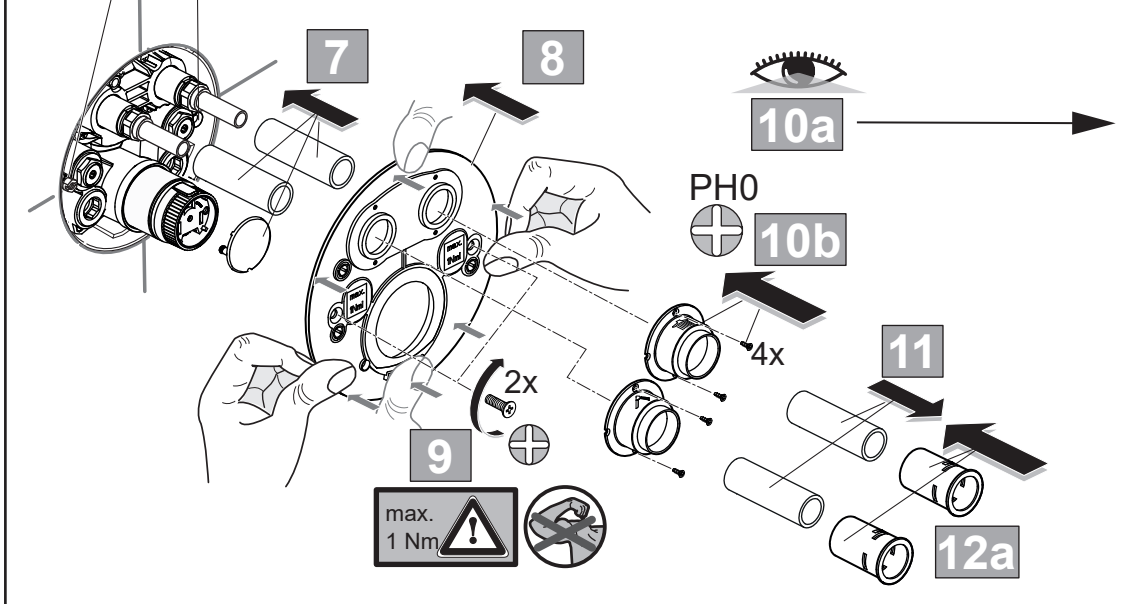

A 7296
A 7302

CERATHERM NAVIGO

A 7296 .. A7302 ..

Ideal Standard

0724 / A 868 997
Made in Germany

A 7296

A 7302

Ideal Standard International NV
 Corporate Village – Gent Building
 Da Vincilaan 2
 1935 Zaventem
 Belgium
<https://www.idealstandard.com>