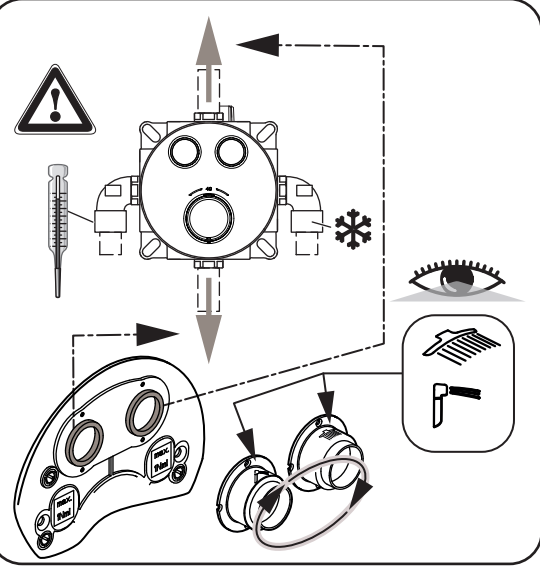

A 7296
A 7302

CERATHERM NAVIGO

A 7296 .. A7302 ..

Ideal Standard

0724 / A 868 997
Made in Germany

A 7296

A 7302

Ideal Standard International NV
 Corporate Village – Gent Building
 Da Vincilaan 2
 1935 Zaventem
 Belgium
<https://www.idealstandard.com>