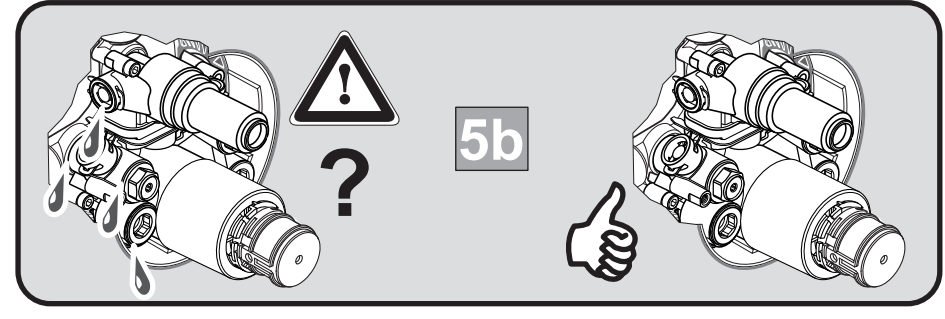

A 7296
A 7302

CERATHERM NAVIGO

A 7296 .. A7302 ..

Ideal Standard

0724 / A 868 997
Made in Germany

A 7296

A 7302

Ideal Standard International NV
 Corporate Village – Gent Building
 Da Vincilaan 2
 1935 Zaventem
 Belgium
<https://www.idealstandard.com>