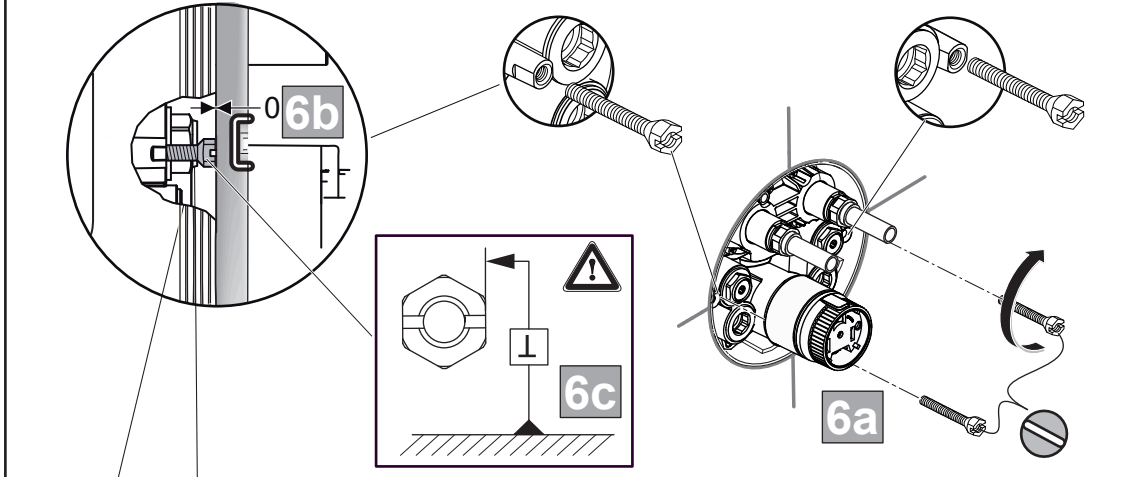

A 7296
A 7302

CERATHERM NAVIGO

A 7296 .. A7302 ..

Ideal Standard

0724 / A 868 997
Made in Germany

A 7296

A 7302

Ideal Standard International NV
 Corporate Village – Gent Building
 Da Vincilaan 2
 1935 Zaventem
 Belgium
<https://www.idealstandard.com>