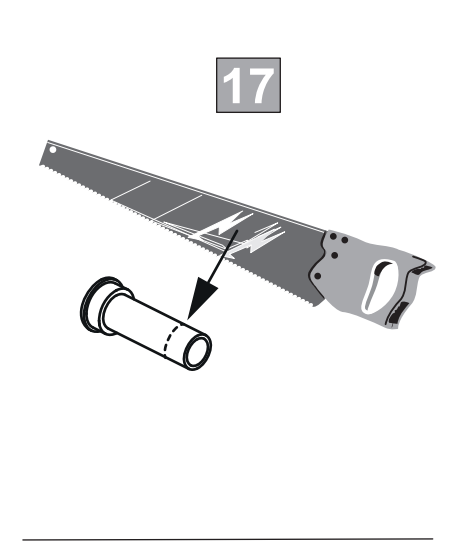

A 7296
A 7302

CERATHERM NAVIGO

A 7296 .. A7302 ..

Ideal Standard

0724 / A 868 997
Made in Germany

A 7296

A 7302

Ideal Standard International NV
 Corporate Village – Gent Building
 Da Vincilaan 2
 1935 Zaventem
 Belgium
<https://www.idealstandard.com>