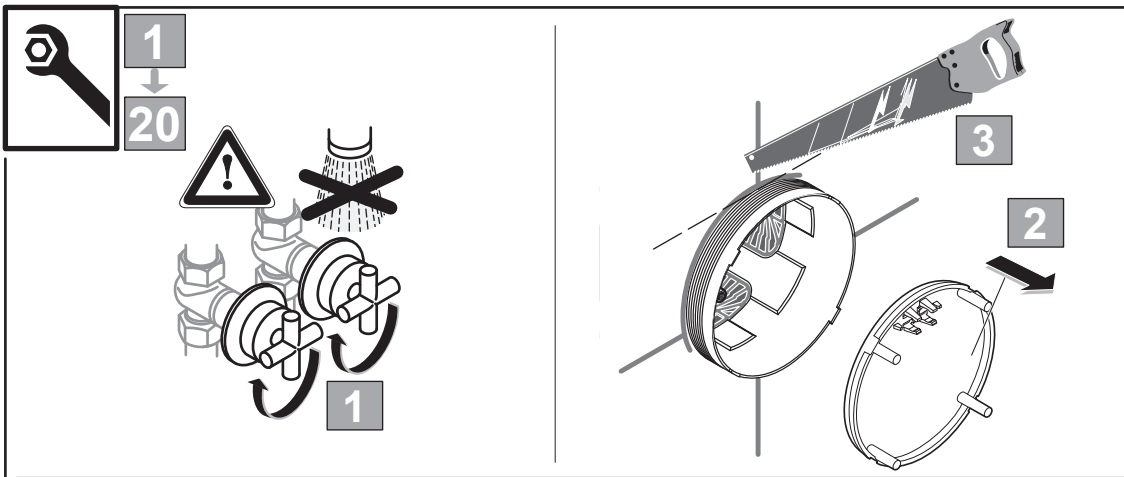

A 7296
A 7302

CERATHERM NAVIGO

A 7296 .. A7302 ..

Ideal Standard

0724 / A 868 997
Made in Germany

A 7296

A 7302

Ideal Standard International NV
 Corporate Village – Gent Building
 Da Vincilaan 2
 1935 Zaventem
 Belgium
<https://www.idealstandard.com>