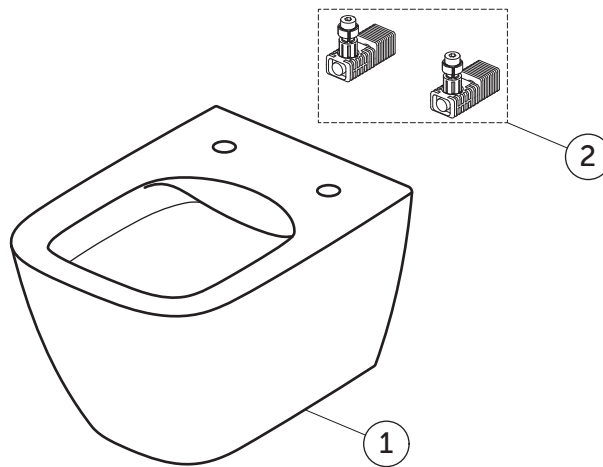

SPARE PARTS

Wall Hung Bowl
RimLS+; HF

T4592MA

I.LIFE S

Item	Description	Spare Code
1	WHG BOWL RimLS+ HF WHT	
2	SP EASYFIX+ WH BOWL TOP FIXATION FULL SET	TR16667

Ideal Standard International NV
Corporate Village – Gent Building
Da Vincilaan 2
B1935 – Zaventem
Belgium