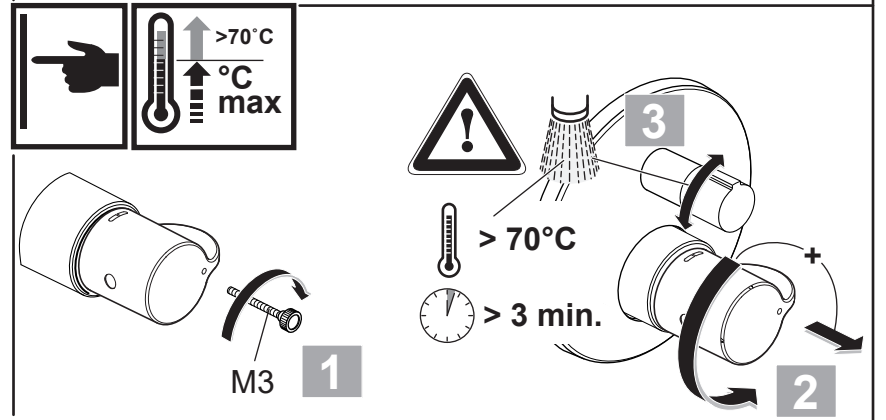

P	bar	0,5	MAX. 10	5		Q (3 bar)
	T	°C		MAX. 80	65		l/min
					55		30