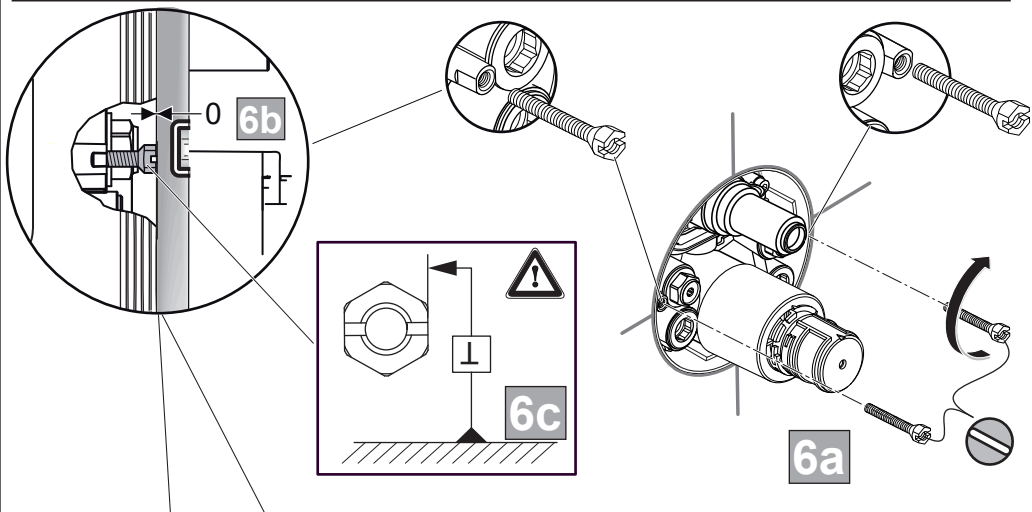

P	bar	0,5	MAX. 10	5		Q (3 bar)
	T	°C		MAX. 80	65		l/min
					55		30