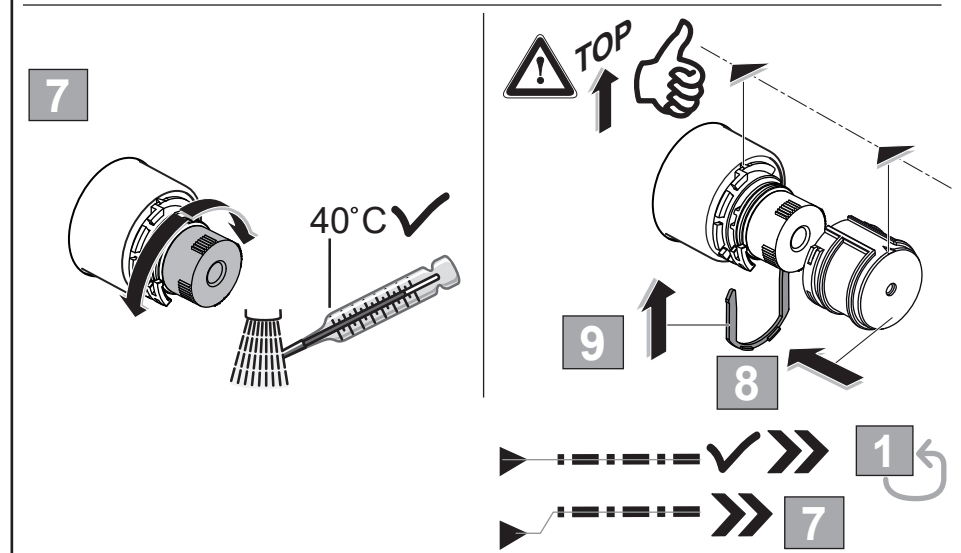

P	bar	0,5	MAX. 10	5		Q (3 bar)
	T	°C		MAX. 80	65		l/min
					55		30