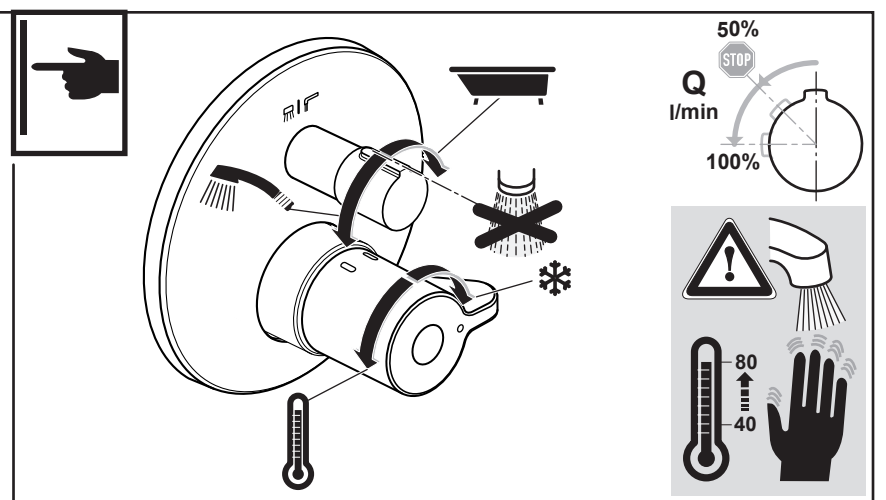

P	bar	0,5	MAX. 10	5		Q (3 bar)
	T	°C		MAX. 80	65		l/min
					55		30