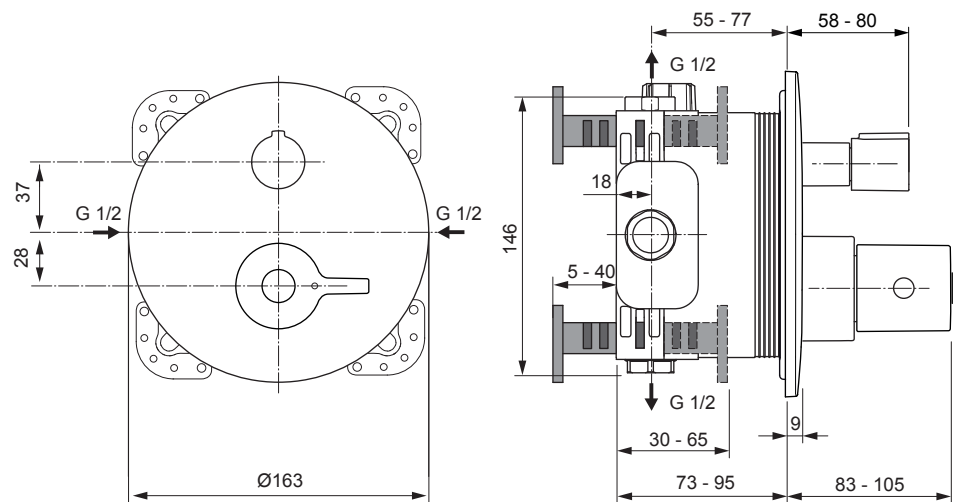

Ideal Standard International NV
Corporate Village - Gent Building
Da Vincilaan 2
1935 Zaventem
Belgium

www.idealstandardinternational.com