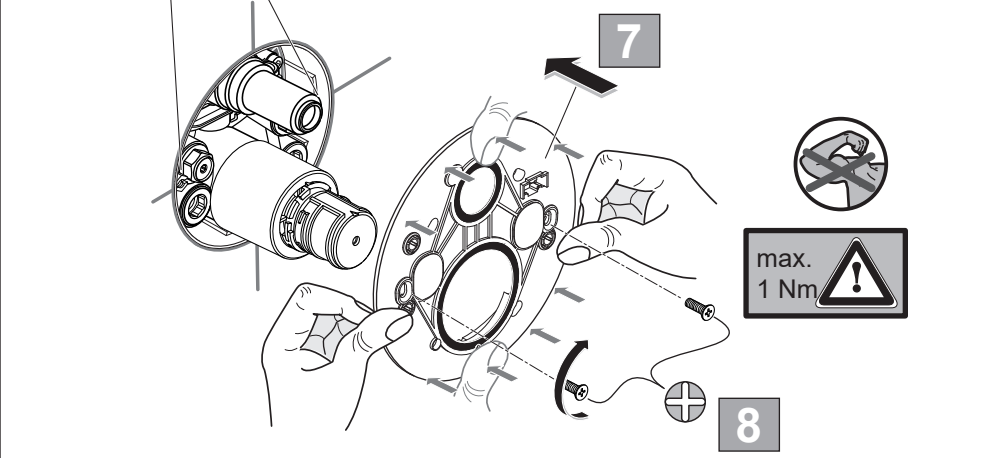

P	bar	0,5	MAX. 10	5		Q (3 bar)
	T	°C		MAX. 80	65		l/min
					55		30