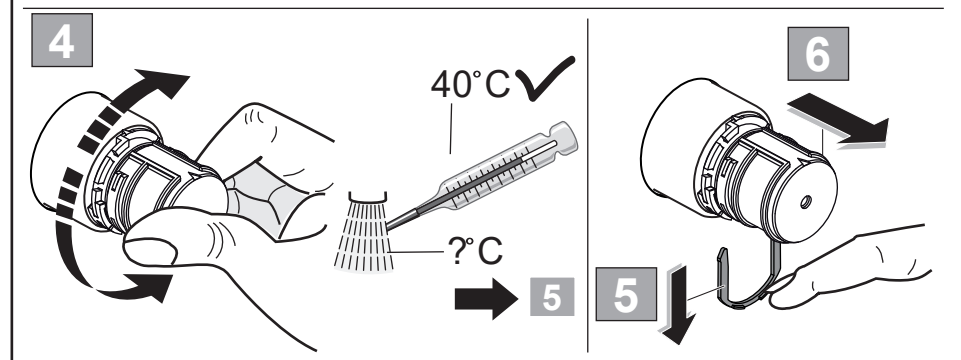

P	bar	0,5	MAX. 10	5		Q (3 bar)
	T	°C		MAX. 80	65		l/min
					55		30