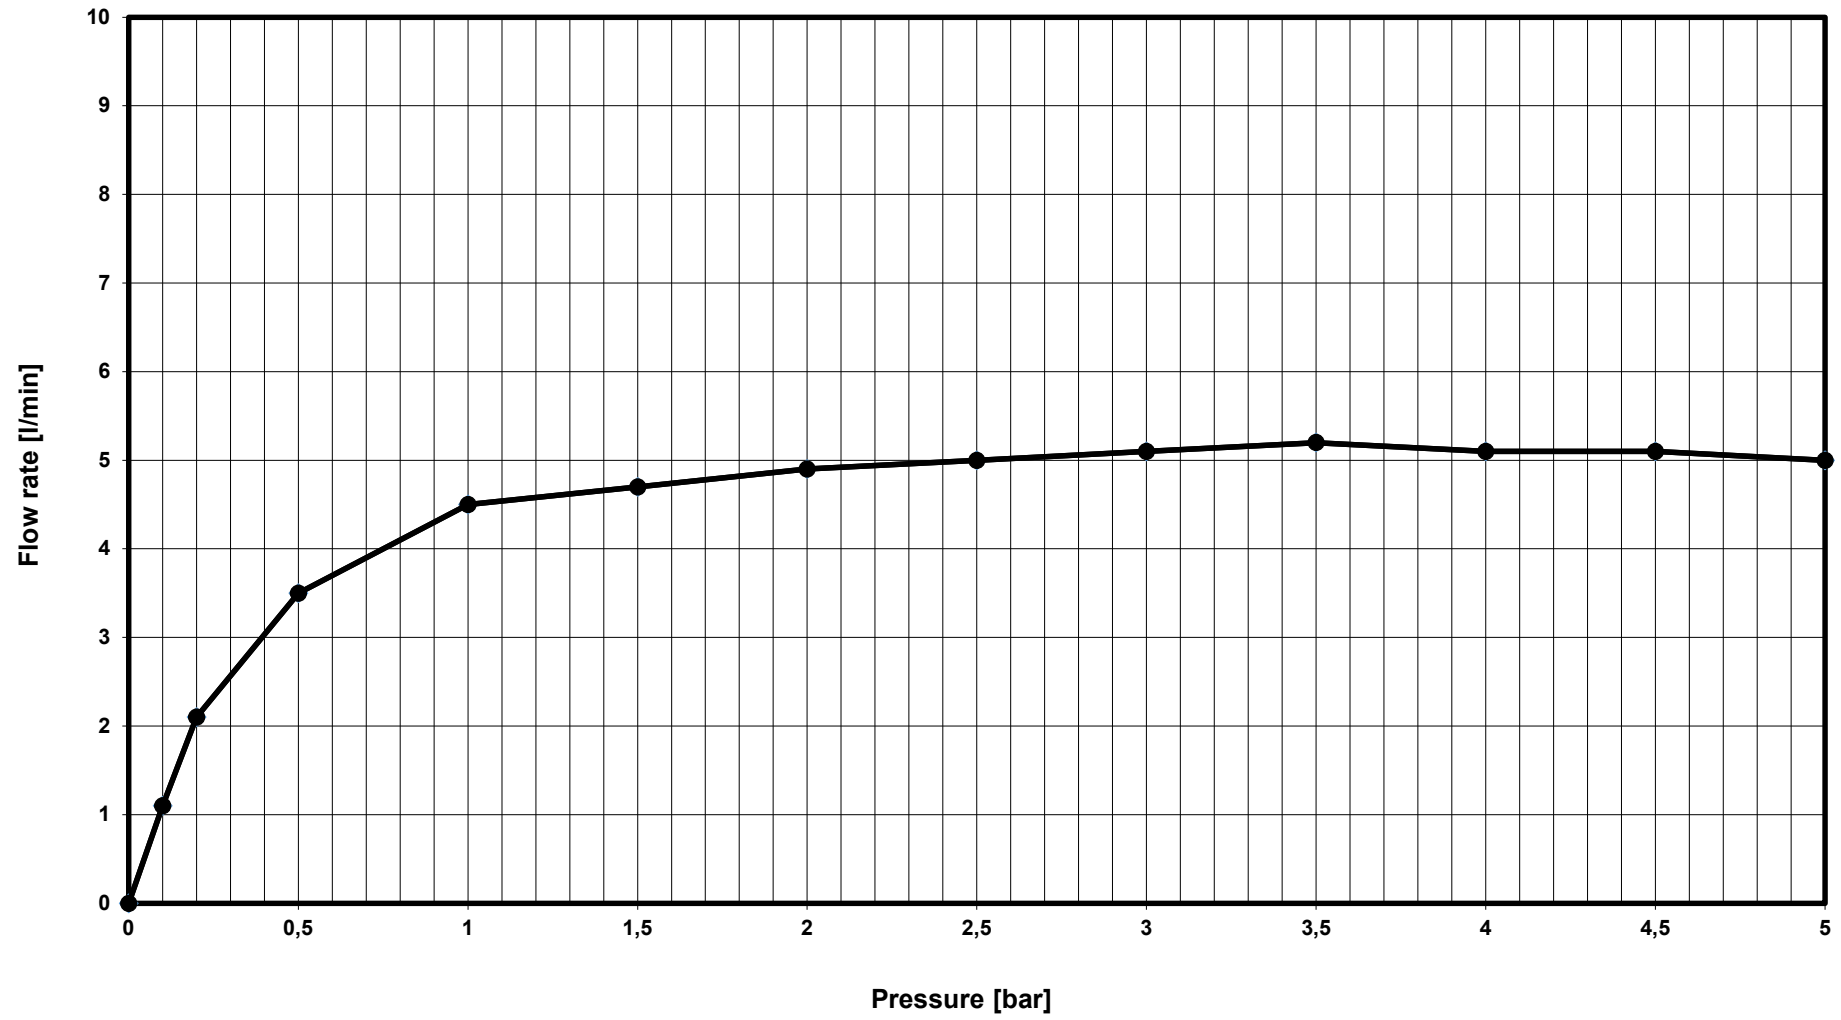

Ideal Standard

BD236AA CERAPLAN BSN MXR H250 RMTD VSL 5L

—●— Mixed water - series
—●— Mixed water - series