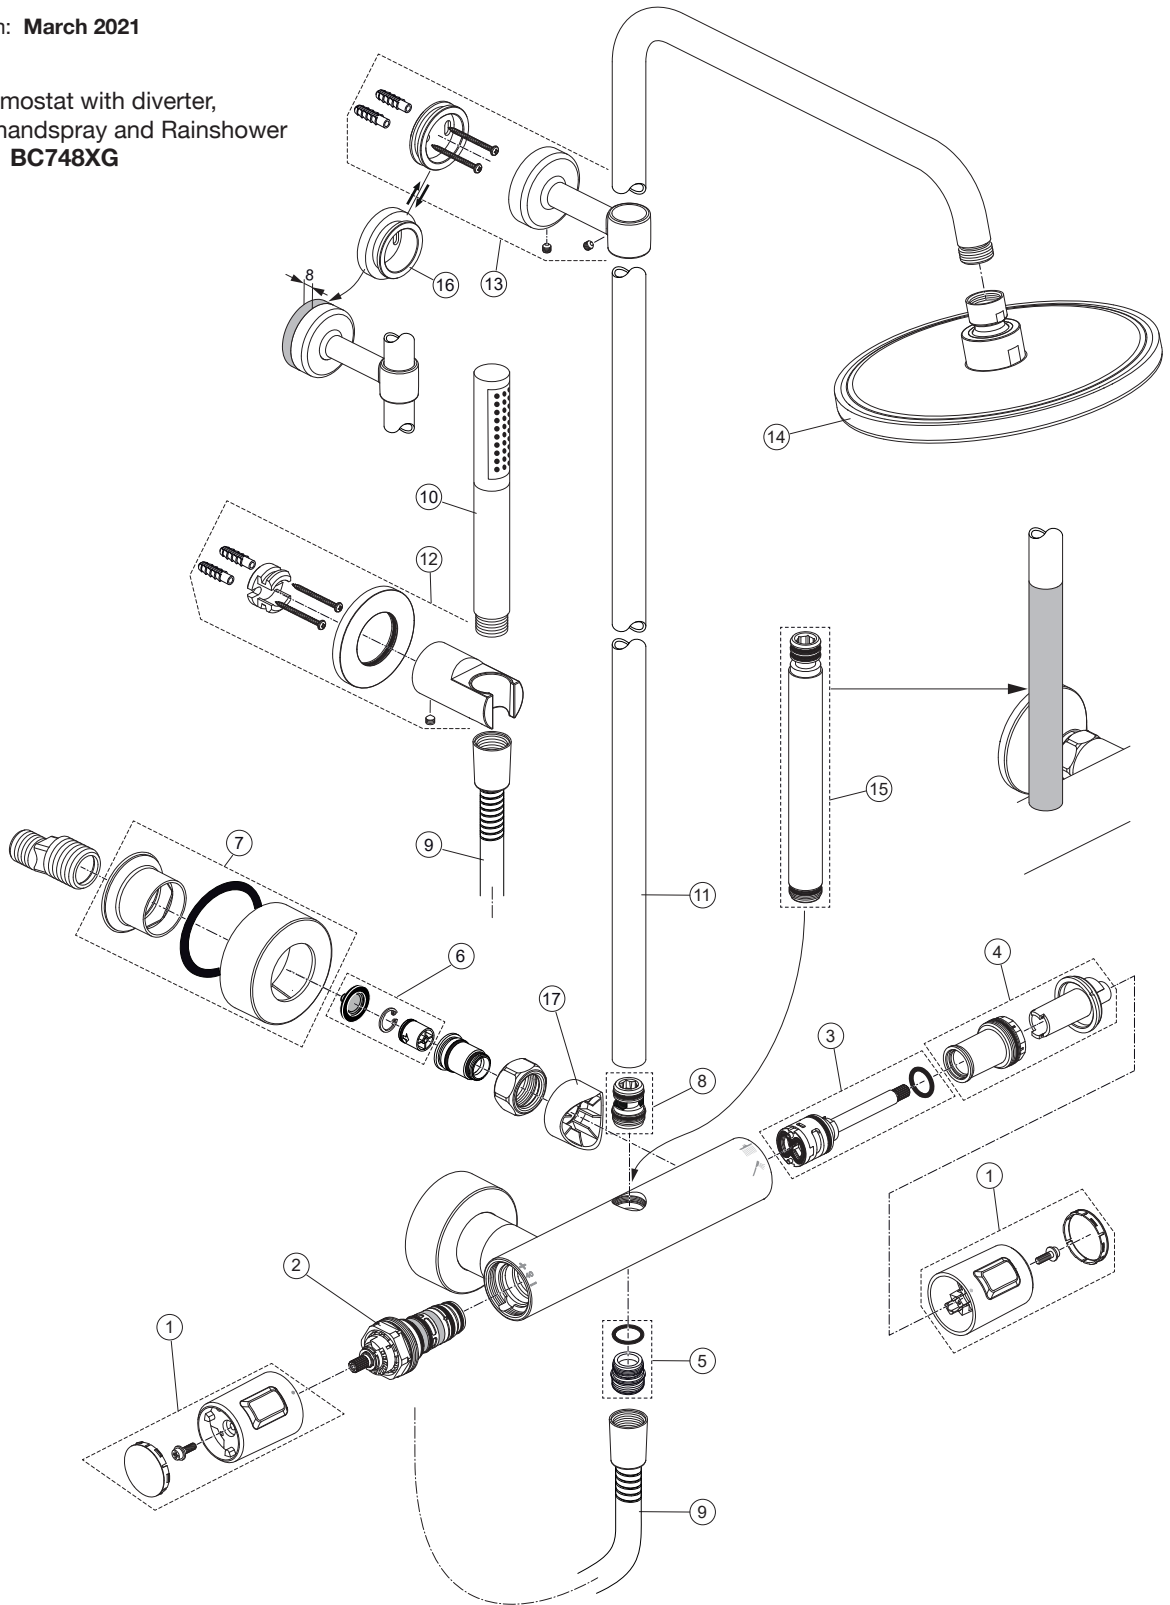

Produced from: **March 2021**

Shower Thermostat with diverter,  
shower bar, handspray and Rainshower  
Matt black **BC748XG**

Pos.	Description	Part-Number	Qty.	Pos.	Description	Part-Number	Qty.
1	Handle cpl.	<b>A 861 370 XG</b>	1 Set	12	Holder f. handspray	<b>BC 806 XG</b>	1 Set
2	Thermostatic Cartridge cpl.	<b>A 861 371 NU</b>	1 pcs	13	Wall fixation complete	<b>A 861 331 XG</b>	1 pcs
3	Stop valve with diverter	<b>A 861 375 NU</b>	1 Set	14	Headshower Ø300	<b>A 5803 XG</b>	1 pcs
4	Thread ring + stopring cpl.	<b>A 861 376 NU</b>	1 Set	15	Extension kit 150mm long	<b>A 861 379 XG</b>	1 Set
5	Nipple G1/2 outside cpl.	<b>A 861 374 NU</b>	1 Set		Extension kit 300mm long	<b>A 861 380 XG</b>	1 Set
6	Non-return valve	<b>A 861 372 NU</b>	1 Set	16	Fixing plate extension 8mm	<b>A 861 508 XG</b>	1 pcs
7	Escutcheon	<b>B 961 016 XG</b>	2 Set	17	Escutcheon Ø37	<b>A 861 815 XG</b>	2 pcs
8	Connection nipple cpl.	<b>A 861 542 XG</b>	1 Set				
9	Shower hose 1750 mm	<b>BE 175 XG</b>	1 pcs				
10	Handspray 1F-8l/min	<b>BC 774 XG</b>	1 pcs				
11	Shower bar 1100 mm	<b>A 861 377 XG</b>	1 pcs				