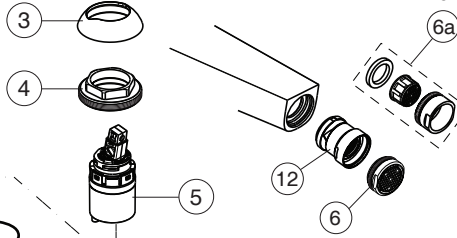

for article:
**BC705AA
BD716XX**

for article:
BC498AA