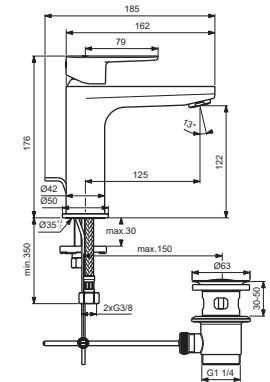

**BD716XX**

**BD829XX**

for article:  
**BC705AA  
BD716XX**

for article:  
**BC498AA**

for article:  
**BC496AA  
BC554XX  
BC699XX  
BD131XX  
BD829XX**

**BC496AA  
BC554XX**

**BC699XX**

**BD131XX**

**For XX=Coverage-Designate:**

AA=chrome,XG=silk black,RO=rosé  
Sl=silver,U4=matt black ral 90

**For Instance:**

B961644AA for chrome

Pos.	Signify	Spare parts-Nr.	Quantity	Pos.	Signify	Spare parts-Nr.	Quantity
1	Lever,w/logo-compl.	B961644XX	1 Set	11	Pull-up rod-compl.	B960900A5* (AA)	1 Set
2	Cap decorative	B964696NU	1 Pcs.	12	Ball joint M24x1	A960063XX	1 Pcs.
3	Cap	A861080XX	1 Pcs.	13	Connector G3/8,Ø15-set	B960845NU**	1 Set
4	Screw M38x1.5	B961645NU	1 Pcs.				
5	Cartridge Ø28mm	A861397NU	1 Pcs.				
6	Perlator M24x1-5 L/min	B961383XX	1 Pcs.				
	Perlator M24x1-3.8 L/min	B961946XX	1 Pcs.( BC699AA / XG )				
6a	Perlator M24x1-A-3.8 L/min	B960883AA	1 Pcs.( BC705AA )				
7	Rosette decorative	B960712XX	1 Pcs.				
8	Connecting set	B964702NU	1 Set				
9	Pop-up waste-plastic	B964550AA	1 Set				
9a	Pop-up drain ass.	A962991XX	1 Set				
9b	Click waste	E1482XX	1 Set				
10	Flex hose F3/8 /L445	A962005NU	1 Pcs.				