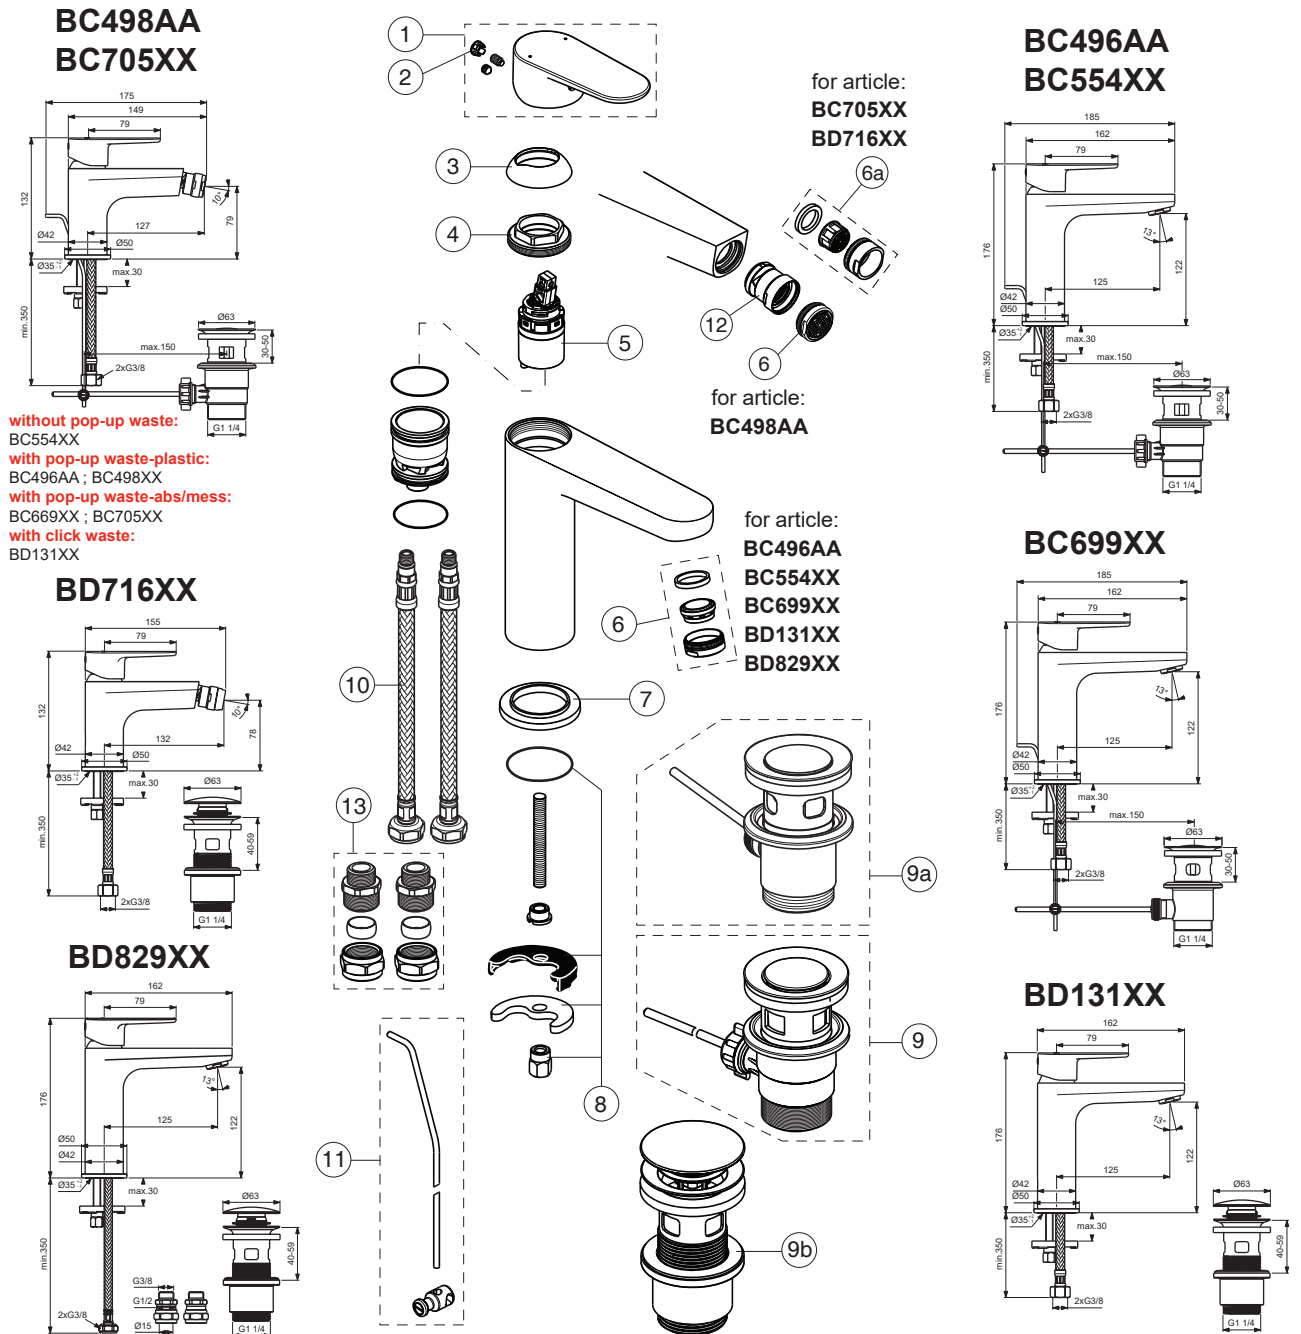

CERAFINE MODEL O

Ideal Standard

Produced from: Sept.2024

without pop-up waste:
BC554XX
with pop-up waste-plastic:
BC496AA; BC498XX
with pop-up waste-abs/mess:
BC669XX; BC705XX
with click waste:
BD131XX

BD716XX

BD829XX

For XX=Coverage-Designate:
AA=chrome,XG=silk black,RO=rosé
SI=silver,U4=matt black ral 90

For Instance:
B961644AA for chrome

Pos.	Signify	Spare parts-Nr.	Quantity	Pos.	Signify	Spare parts-Nr.	Quantity
1	Lever,w/logo-compl.	B961644XX	1 Set	12	Ball joint M24x1	A960063XX	1 Pcs.
2	Cap decorative	B964696NU	1 Pcs.	13	Connector G3/8,Ø15-set	B960845NU**	1 Set
3	Cap	A861080XX	1 Pcs.				
4	Screw M38x1.5	B961645NU	1 Pcs.				
5	Cartridge Ø28mm	A861397NU	1 Pcs.				
6	Perlator M24x1-3.8 L/min	B961946XX	1 Pcs.				
6a	Perlator M24x1-A-3.8 L/min	B960883AA	1 Pcs.(BC705AA ; BD716XX)				
7	Rosette decorative	B960712XX	1 Pcs.				
8	Connecting set	B964702NU	1 Set				
9	Pop-up waste-plastic	B964550AA	1 Set				
9a	Pop-up drain ass.	A962991XX	1 Set				
9b	Click waste	E1482XX	1 Set				
10	Flex hose F3/8 /L445	A962005NU	1 Pcs.				
11	Pull-up rod-compl.	B960900A5* (AA)	1 Set				

*A5-magnetic grey