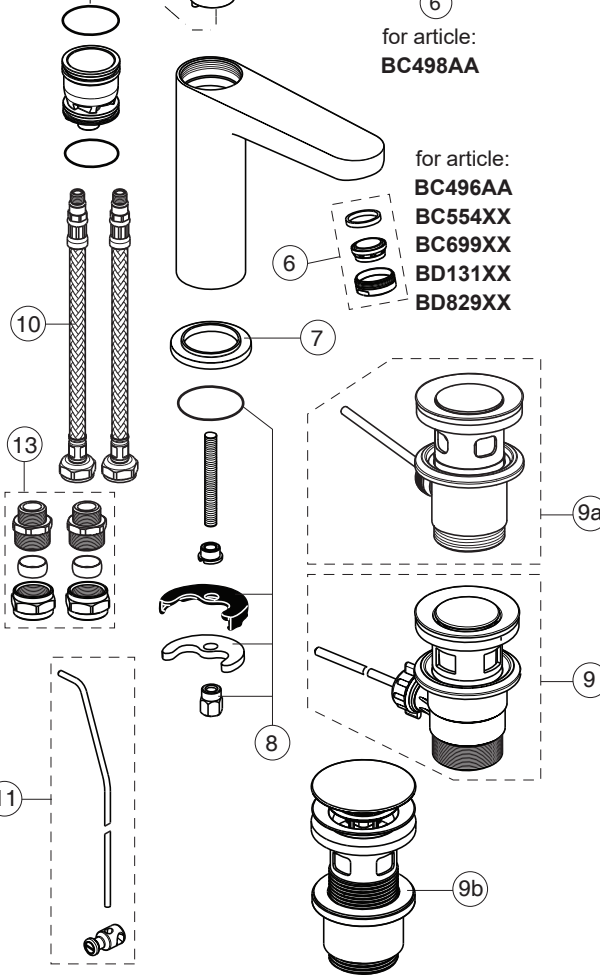

for article:
**BC496AA
BC554XX
BC699XX
BD131XX
BD829XX**

**BC496AA
BC554XX**