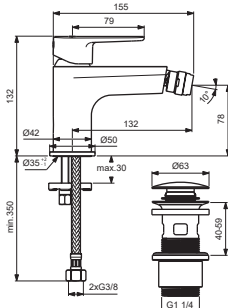

CERAFINE MODEL O

Ideal Standard

Produced from: Jan.2024

**BC498AA
BC705XX**

without pop-up waste:
BC554XX
with pop-up waste-plastic:
BC496AA ; BC498XX
with pop-up waste-abs/mess:
BC669XX ; BC705XX
with click waste:
BD131XX

BD716XX

BD829XX

for article:
**BC705AA
BD716XX**

for article:
BC498AA

for article:
**BC496AA
BC554XX
BC699XX
BD131XX
BD829XX**

**BC496AA
BC554XX**

BC699XX

BD131XX

For XX=Coverage-Designate:

AA=chrome,XG=silk black,RO=rosé
Sl=silver,U4=matt black ral 90

For Instance:

B961644AA for chrome

Pos.	Signify	Spare parts-Nr.	Quantity	Pos.	Signify	Spare parts-Nr.	Quantity
1	Lever,w/logo-compl.	B961644XX	1 Set	11	Pull-up rod-compl.	B960900A5* (AA)	1 Set
2	Cap decorative	B964696NU	1 Pcs.	12	Ball joint M24x1	A960063XX	1 Pcs.
3	Cap	A861080XX	1 Pcs.	13	Connector G3/8,Ø15-set	B960845NU**	1 Set
4	Screw M38x1.5	B961645NU	1 Pcs.				
5	Cartridge Ø28mm	A861397NU	1 Pcs.				
6	Perlator M24x1-5 L/min	B961383XX	1 Pcs.				
	Perlator M24x1-3.8 L/min	B961946XX	1 Pcs.(BC699AA / XG)				
6a	Perlator M24x1-A-3.8 L/min	B960883AA	1 Pcs.(BC705AA)				
7	Rosette decorative	B960712XX	1 Pcs.				
8	Connecting set	B964702NU	1 Set				
9	Pop-up waste-plastic	B964550AA	1 Set				
9a	Pop-up drain ass.	A962991XX	1 Set				
9b	Click waste	E1482XX	1 Set				
10	Flex hose F3/8 /L445	A962005NU	1 Pcs.				

*A5-magnetic grey