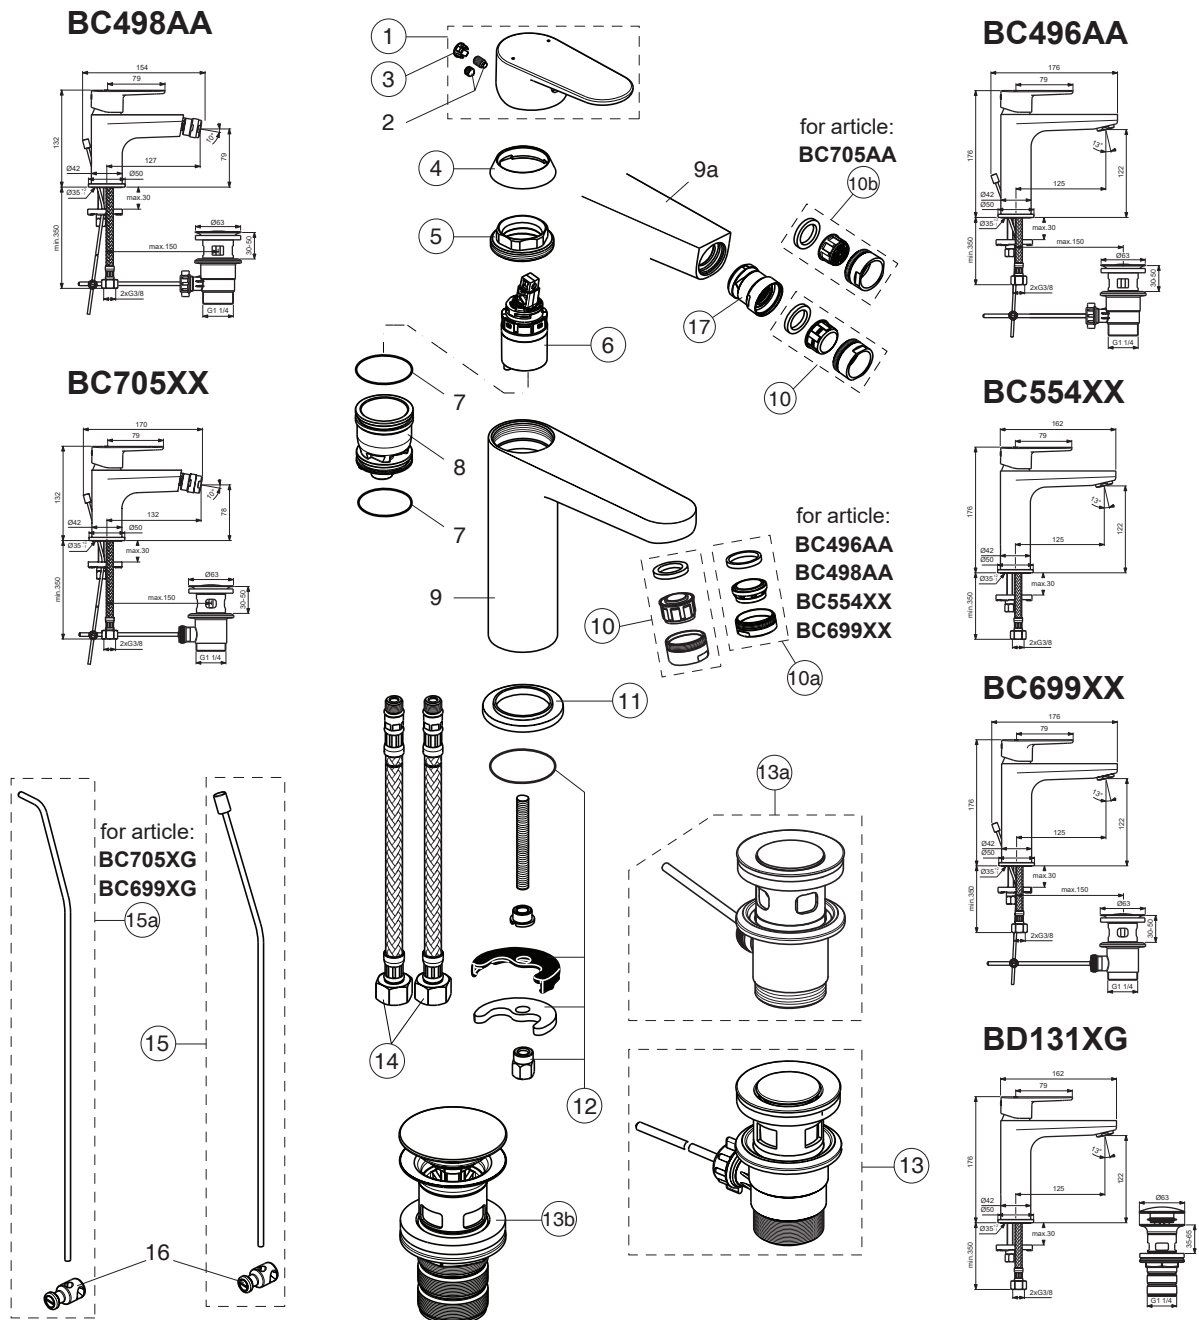

# CERAFINE MODEL O

Ideal Standard

Produced from: June 2022

**For XX=Coverage-Designate:**

AA=chrome,XG=silk black,RO=rosé  
Sl=silver,U4=matt black ral 90

**For Instance:**

B961644AA for chrome

Pos.	Signify	Spare parts-Nr.	Quantity	Pos.	Signify	Spare parts-Nr.	Quantity
1	Lever,w/logo-compl.	B961644XX	1 Set	12	Ball joint M24x1	A960063XX	1 Pcs.
2	Cap decorative	B964696NU	1 Pcs.	13	Connector G3/8,Ø15-set	B960845NU**	1 Set
3	Cap	A861080XX	1 Pcs.				
4	Screw M38x1.5	B961645NU	1 Pcs.				
5	Cartridge Ø28mm	A861397NU	1 Pcs.				
6	Perlator M24x1, 5l/min	B961383XX	1 Pcs.				
6a	Aerator M24x1, 5l/min	B960754XX	1 Pcs.				
7	Rosette decorative	B960712XX	1 Pcs.				
8	Connecting set	B964702NU	1 Set				
9	Pop-up waste-plastic	B964550AA	1 Set				
9a	Pop-up drain ass.	A962991XX	1 Set				
9b	Click waste	E1482XX	1 Set				
10	Flex hose F3/8 /L445	A962005NU	1 Pcs.				
11	Pull-up rod-compl.	B960900A5* (AA)	1 Set				

# CERAFINE MODEL O

Ideal Standard

**For XX=Coverage-Designate:**  
AA=chrome, XG=silk black

**For Instance:**  
B961644AA for chrome

Pos.	Signify	Spare parts-Nr.	Quantity	Pos.	Signify	Spare parts-Nr.	Quantity
1	Lever, w/logo-compl.	B961644XX	1 Set	12	Connecting set	B964702NU	1 Pcs.
2	Screw		1 Pcs.	13	Pop-up waste-plastic	B964550AA	1 Set
3	Cap decorative	B964696NU	1 Pcs.	13a	Pop-up drain ass.	A962991XX	1 Set
4	Cap	A861080XX	1 Pcs.	13b	Click waste	E1482XX	1 Set
5	Screw M38x1.5	B961645NU	1 Pcs.	14	Flex hose F3/8 /L445	A962005NU	1 Pcs.
6	Cartridge Ø28mm	A861397NU	1 Pcs.	15	Pop up waste-compl.	B961384AA	1 Set
7	O-Ring Ø30x2		2 Pcs.	15a	Pull-up rod-compl.	B960900A5* (AA)	1 Set
8	Manifold		1 Pcs.	16	Pop up waste shackle		1 Pcs.
9	Body basin		1 Pcs.	17	Ball joint M24x1	A960063XX	1 Pcs.
9a	Body bidet		1 Pcs.				
10	Casc.perlator M24x1-A	A960321XX	1 Pcs.				
10a	Perlator M24x1, 5l/min	B961383XX	1 Pcs.				
10b	Aerator M24x1, 5l/min	B960754AA	1 Pcs.				
11	Rosette decorative	B960712XX	1 Pcs.				