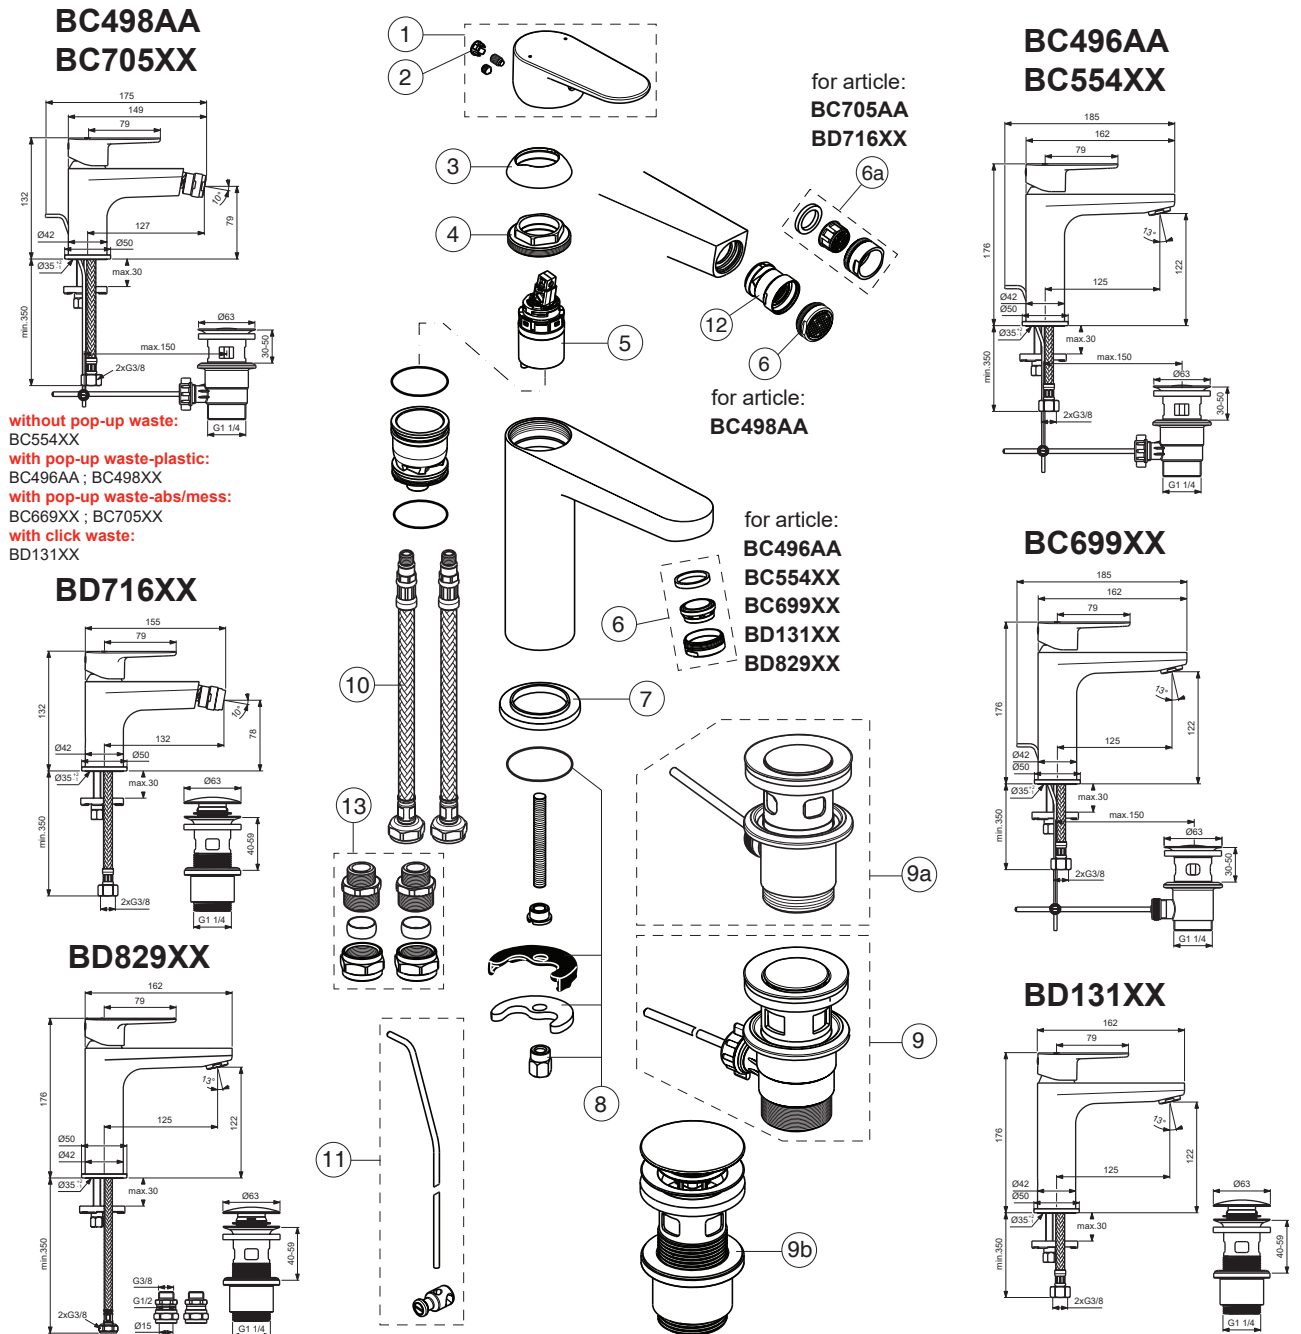

**For XX=Coverage-Designate:**

AA=chrome,XG=silk black,RO=rosé  
Sl=silver,U4=matt black ral 90

**For Instance:**

B961644AA for chrome

Pos.	Signify	Spare parts-Nr.	Quantity	Pos.	Signify	Spare parts-Nr.	Quantity
1	Lever,w/logo-compl.	B961644XX	1 Set	11	Pull-up rod-compl.	B960900A5* (AA)	1 Set
2	Cap decorative	B964696NU	1 Pcs.	12	Ball joint M24x1	A960063XX	1 Pcs.
3	Cap	A861080XX	1 Pcs.	13	Connector G3/8,Ø15-set	B960845NU**	1 Set
4	Screw M38x1.5	B961645NU	1 Pcs.				
5	Cartridge Ø28mm	A861397NU	1 Pcs.				
6	Perlator M24x1-5 L/min	B961383XX	1 Pcs.				
	Perlator M24x1-3.8 L/min	B961946XX	1 Pcs.( BC699AA / XG )				
6a	Perlator M24x1-A-3.8 L/min	B960883AA	1 Pcs.( BC705AA )				
7	Rosette decorative	B960712XX	1 Pcs.				
8	Connecting set	B964702NU	1 Set				
9	Pop-up waste-plastic	B964550AA	1 Set				
9a	Pop-up drain ass.	A962991XX	1 Set				
9b	Click waste	E1482XX	1 Set				
10	Flex hose F3/8 /L445	A962005NU	1 Pcs.				

# CERAFINE MODEL O

Ideal Standard

Produced from: June 2022

**For XX=Coverage-Designate:**

AA=chrome,XG=silk black,RO=rosé  
Sl=silver,U4=matt black ral 90

**For Instance:**

B961644AA for chrome

Pos.	Signify	Spare parts-Nr.	Quantity	Pos.	Signify	Spare parts-Nr.	Quantity
1	Lever,w/logo-compl.	B961644XX	1 Set	12	Ball joint M24x1	A960063XX	1 Pcs.
2	Cap decorative	B964696NU	1 Pcs.	13	Connector G3/8,Ø15-set	B960845NU**	1 Set
3	Cap	A861080XX	1 Pcs.				
4	Screw M38x1.5	B961645NU	1 Pcs.				
5	Cartridge Ø28mm	A861397NU	1 Pcs.				
6	Perlator M24x1, 5l/min	B961383XX	1 Pcs.				
6a	Aerator M24x1, 5l/min	B960754XX	1 Pcs.				
7	Rosette decorative	B960712XX	1 Pcs.				
8	Connecting set	B964702NU	1 Set				
9	Pop-up waste-plastic	B964550AA	1 Set				
9a	Pop-up drain ass.	A962991XX	1 Set				
9b	Click waste	E1482XX	1 Set				
10	Flex hose F3/8 /L445	A962005NU	1 Pcs.				
11	Pull-up rod-compl.	B960900A5* (AA)	1 Set				