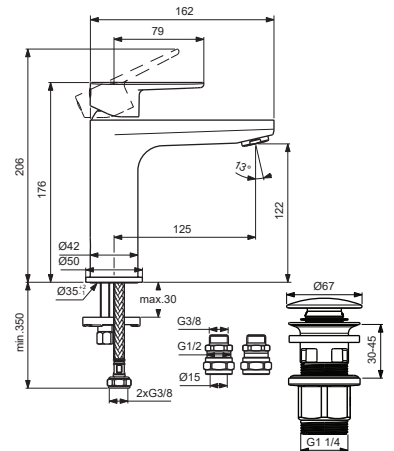

for article:  
**BC705XX  
BD716XX**

for article:  
**BC498AA**

for article:  
**BC496AA  
BC554XX  
BC699XX  
BD131XX  
BD829XX**

**BC496AA  
BC554XX  
BC699XX  
BD131XX**

without pop-up waste:  
BC554XX  
with pop-up waste-plastic:  
BC496AA  
with pop-up waste-abs/mess:  
BC699XX  
with click waste-plastic:  
BD131XG  
with click waste-abs/mess:  
BD131SI ; BD131RO

B961644AA for chrome

Pos.	Signify	Spare parts-Nr.	Quantity	Pos.	Signify	Spare parts-Nr.	Quantity
1	Lever,w/logo-compl.	B961644XX	1 Set	11	Pull-up rod-compl.	B960900A5* (AA)	1 Set
2	Cap decorative	B964696NU	1 Pcs.	12	Ball joint M24x1	A960063XX	1 Pcs.
3	Cap	A861080XX	1 Pcs.	13	Connector G3/8,Ø15-set	B960845NU**	1 Set
4	Screw M38x1.5	B961645NU	1 Pcs.				
5	Cartridge Ø28mm	A861397NU	1 Pcs.				
6	Perlator M24x1-3.8 L/min	B961946XX	1 Pcs.				
6a	Perlator M24x1-A-3.8 L/min	B960883AA	1 Pcs. ( BC705AA ; BD716XX )				
7	Rosette decorative	B960712XX	1 Pcs.				
8	Connecting set	B964702NU	1 Set				
9	Pop-up waste-plastic	B964550AA	1 Set				
	Pop-up waste-abs/mess	A962991XX	1 Set				
9a	Click waste-plastic	B961705XX	1 Pcs.				
9b	Click waste-abs/mess	E1482XX	1 Set				
10	Flex hose F3/8 /L445	A962005NU	1 Pcs.				