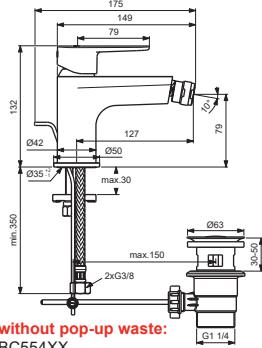

CERAFINE MODEL O

Ideal Standard

Produced from: Jan.2024

**BC498AA
BC705XX**

without pop-up waste:
BC554XX
with pop-up waste-plastic:
BC496AA ; BC498XX
with pop-up waste-abs/mess:
BC669XX ; BC705XX
with click waste:
BD131XX

BD716XX