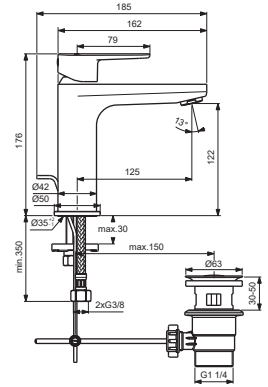

**BD716XX**

**BD829XX**

for article:  
**BC705AA  
BD716XX**

for article:  
**BC498AA**

for article:  
**BC496AA  
BC554XX  
BC699XX  
BD131XX  
BD829XX**

**BC496AA  
BC554XX**

**BC699XX**

**BD131XX**

**For XX=Coverage-Designate:**

AA=chrome,XG=silk black,RO=rosé  
Sl=silver,U4=matt black ral 90

**For Instance:**

B961644AA for chrome

Pos.	Signify	Spare parts-Nr.	Quantity	Pos.	Signify	Spare parts-Nr.	Quantity
1	Lever,w/logo-compl.	B961644XX	1 Set	11	Pull-up rod-compl.	B960900A5* (AA)	1 Set
2	Cap decorative	B964696NU	1 Pcs.	12	Ball joint M24x1	A960063XX	1 Pcs.
3	Cap	A861080XX	1 Pcs.	13	Connector G3/8,Ø15-set	B960845NU**	1 Set
4	Screw M38x1.5	B961645NU	1 Pcs.				
5	Cartridge Ø28mm	A861397NU	1 Pcs.				
6	Perlator M24x1-5 L/min	B961383XX	1 Pcs.				
	Perlator M24x1-3.8 L/min	B961946XX	1 Pcs.( BC699AA / XG )				
6a	Perlator M24x1-A-3.8 L/min	B960883AA	1 Pcs.( BC705AA )				
7	Rosette decorative	B960712XX	1 Pcs.				
8	Connecting set	B964702NU	1 Set				
9	Pop-up waste-plastic	B964550AA	1 Set				
9a	Pop-up drain ass.	A962991XX	1 Set				
9b	Click waste	E1482XX	1 Set				
10	Flex hose F3/8 /L445	A962005NU	1 Pcs.				