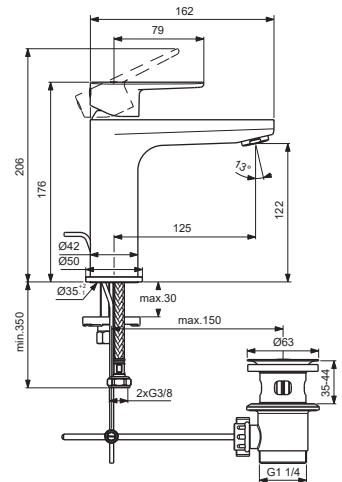

**BC496AA
BC554XX
BC699XX
BD131XX**

without pop-up waste:
BC554XX
with pop-up waste-plastic:
BC496AA
with pop-up waste-abs/mess:
BC699XX
with click waste-plastic:
BD131XG
with click waste-abs/mess:
BD131SI ; BD131RO