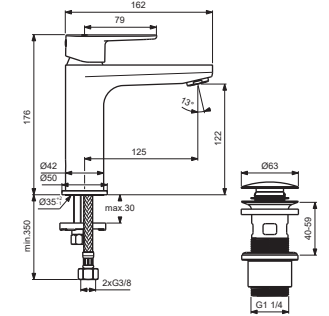

**BD716XX**

**BD829XX**

for article:  
**BC705AA  
BD716XX**

for article:  
**BC498AA**

for article:  
**BC496AA  
BC554XX  
BC699XX  
BD131XX  
BD829XX**

**BC496AA  
BC554XX**

**BC699XX**

**BD131XX**

**For XX=Coverage-Designate:**

AA=chrome,XG=silk black,RO=rosé  
Sl=silver,U4=matt black ral 90

**For Instance:**

B961644AA for chrome

Pos.	Signify	Spare parts-Nr.	Quantity	Pos.	Signify	Spare parts-Nr.	Quantity
1	Lever,w/logo-compl.	B961644XX	1 Set	11	Pull-up rod-compl.	B960900A5* (AA)	1 Set
2	Cap decorative	B964696NU	1 Pcs.	12	Ball joint M24x1	A960063XX	1 Pcs.
3	Cap	A861080XX	1 Pcs.	13	Connector G3/8,Ø15-set	B960845NU**	1 Set
4	Screw M38x1.5	B961645NU	1 Pcs.				
5	Cartridge Ø28mm	A861397NU	1 Pcs.				
6	Perlator M24x1-5 L/min	B961383XX	1 Pcs.				
	Perlator M24x1-3.8 L/min	B961946XX	1 Pcs.( BC699AA / XG )				
6a	Perlator M24x1-A-3.8 L/min	B960883AA	1 Pcs.( BC705AA )				
7	Rosette decorative	B960712XX	1 Pcs.				
8	Connecting set	B964702NU	1 Set				
9	Pop-up waste-plastic	B964550AA	1 Set				
9a	Pop-up drain ass.	A962991XX	1 Set				
9b	Click waste	E1482XX	1 Set				
10	Flex hose F3/8 /L445	A962005NU	1 Pcs.				