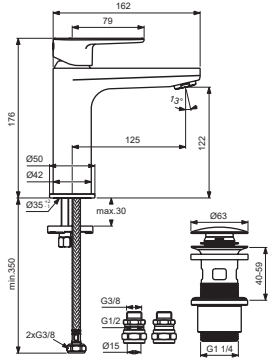

CERAFINE MODEL O

Ideal Standard

Produced from: Jan.2024

**BC498AA
BC705XX**

without pop-up waste:
BC554XX
with pop-up waste-plastic:
BC496AA ; BC498XX
with pop-up waste-abs/mess:
BC669XX ; BC705XX
with click waste:
BD131XX

BD716XX

BD829XX

for article:
**BC705AA
BD716XX**

for article:
BC498AA

for article:
**BC496AA
BC554XX
BC699XX
BD131XX
BD829XX**

**BC496AA
BC554XX**

BC699XX

BD131XX

For XX=Coverage-Designate:

AA=chrome,XG=silk black,RO=rosé
Sl=silver,U4=matt black ral 90

For Instance:

B961644AA for chrome

Pos.	Signify	Spare parts-Nr.	Quantity	Pos.	Signify	Spare parts-Nr.	Quantity
1	Lever,w/logo-compl.	B961644XX	1 Set	11	Pull-up rod-compl.	B960900A5* (AA)	1 Set
2	Cap decorative	B964696NU	1 Pcs.	12	Ball joint M24x1	A960063XX	1 Pcs.
3	Cap	A861080XX	1 Pcs.	13	Connector G3/8,Ø15-set	B960845NU**	1 Set
4	Screw M38x1.5	B961645NU	1 Pcs.				
5	Cartridge Ø28mm	A861397NU	1 Pcs.				
6	Perlator M24x1-5 L/min	B961383XX	1 Pcs.				
	Perlator M24x1-3.8 L/min	B961946XX	1 Pcs.(BC699AA / XG)				
6a	Perlator M24x1-A-3.8 L/min	B960883AA	1 Pcs.(BC705AA)				
7	Rosette decorative	B960712XX	1 Pcs.				
8	Connecting set	B964702NU	1 Set				
9	Pop-up waste-plastic	B964550AA	1 Set				
9a	Pop-up drain ass.	A962991XX	1 Set				
9b	Click waste	E1482XX	1 Set				
10	Flex hose F3/8 /L445	A962005NU	1 Pcs.				

*A5-magnetic grey