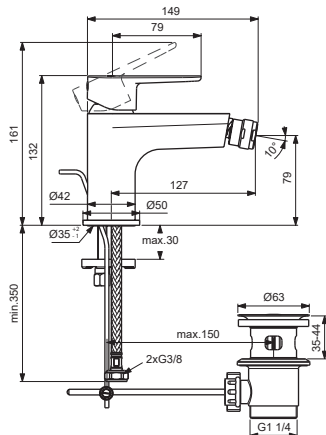

Produced from: Nov.2024

CERAFINE MODEL O

Ideal Standard

**BC498AA
BC705XX
BD716XX**

with pop-up waste-plastic:
BC498AA
with pop-up waste-abs/mess:
C705XX
with click waste-plastic:
BD716XG
with click waste-abs/mess:
BD716SI ; BD716RO

for article:
**BC705XX
BD716XX**

for article:
BC498AA

for article:
**BC496AA
BC554XX
BC699XX
BD131XX
BD829XX**