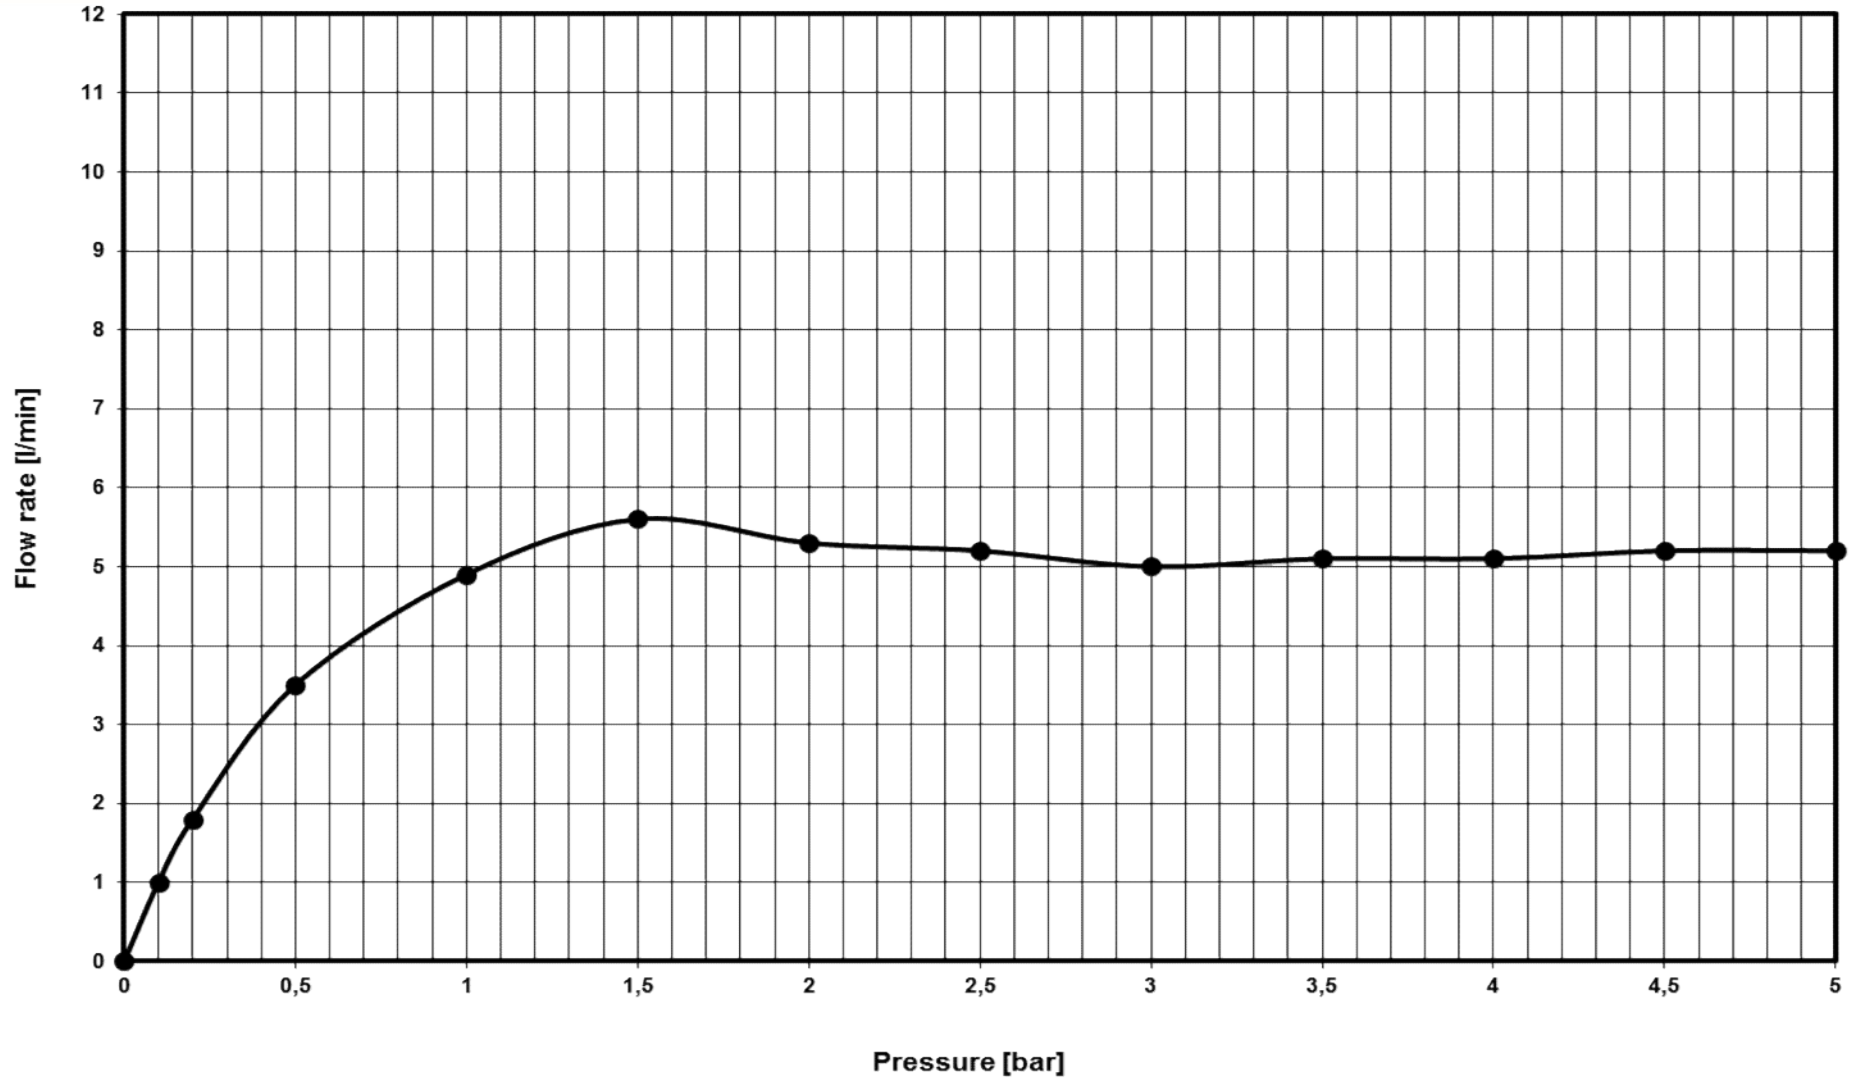

Ideal Standard

### BD209AA CERAPLAN BSN MXR H75 RMTD 5L

—●— Mixed water - series