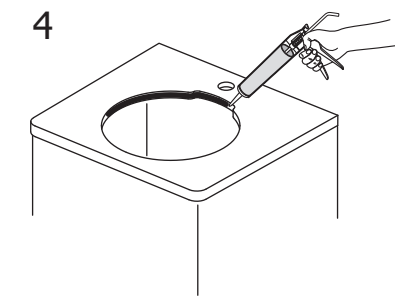

Ideal Standard

CONNECT 38cm ROUND COUNTERTOP BASIN

354

340

Connect
38cm Countertop
E5051
ver. 3.0 09/23