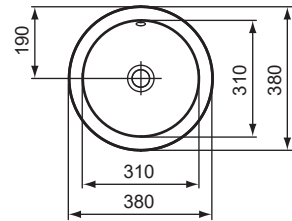

Ideal Standard

CONNECT 38cm ROUND COUNTERTOP BASIN

354

340

Connect
38cm Countertop
E5051
ver. 3.0 09/23