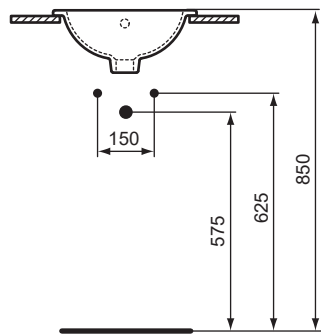

Ideal Standard

CONNECT 38cm ROUND COUNTERTOP BASIN

354

340

Connect
38cm Countertop
E5051
ver. 3.0 09/23