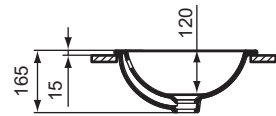

Ideal Standard

CONNECT 38cm ROUND COUNTERTOP BASIN

354

340

Connect
38cm Countertop
E5051
ver. 3.0 09/23