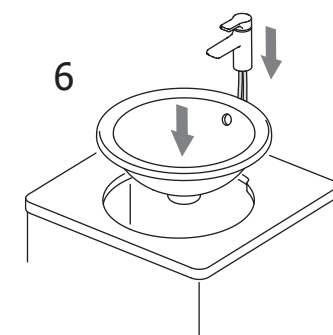

Ideal Standard

CONNECT 38cm ROUND COUNTERTOP BASIN

354

340

Connect
38cm Countertop
E5051
ver. 3.0 09/23