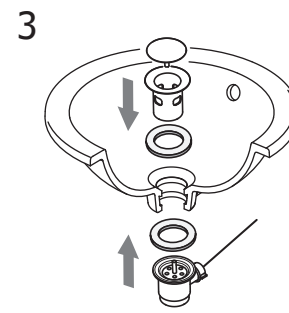

Ideal Standard

CONNECT 38cm ROUND COUNTERTOP BASIN

354

340

Connect
38cm Countertop
E5051
ver. 3.0 09/23