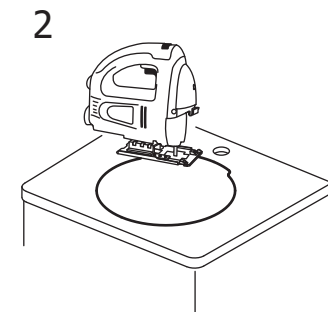

Ideal Standard

CONNECT 38cm ROUND COUNTERTOP BASIN

354

340

Connect
38cm Countertop
E5051
ver. 3.0 09/23