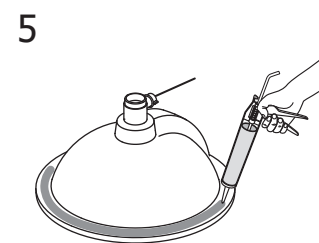

Ideal Standard

CONNECT 38cm ROUND COUNTERTOP BASIN

354

340

Connect
38cm Countertop
E5051
ver. 3.0 09/23