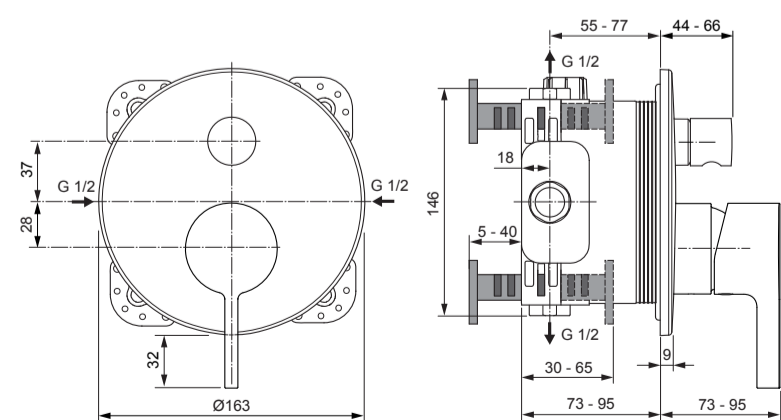

A7383

Ideal Standard International NV
Corporate Village – Gent Building
Da Vincilaan 2
1935 Zaventem
Belgium

<https://www.idealstandard.com>