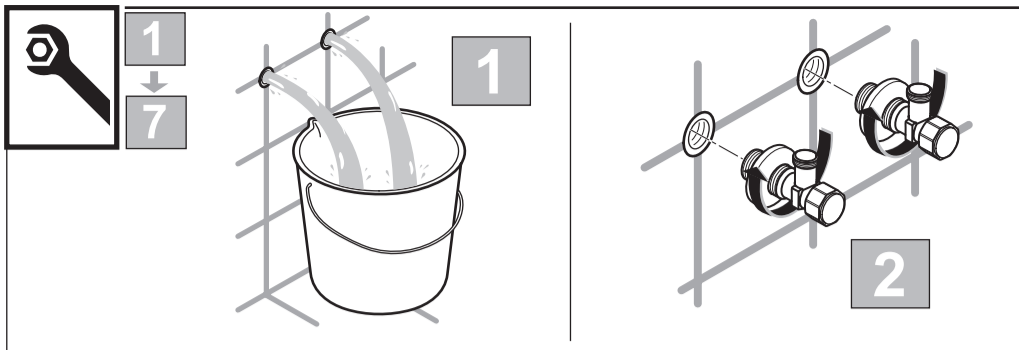

A 7008 ..

A 7011 ..

A 7013 ..

A 7016 ..

Ideal Standard International NV
 Corporate Village - Gent Building
 Da Vincilaan 2
 1935 Zaventem
 Belgium

www.idealstandardinternational.com

	P	bar		MAX. 10		5		Q	(3 bar)
	T	°C		MAX. 85		65		l/min	5