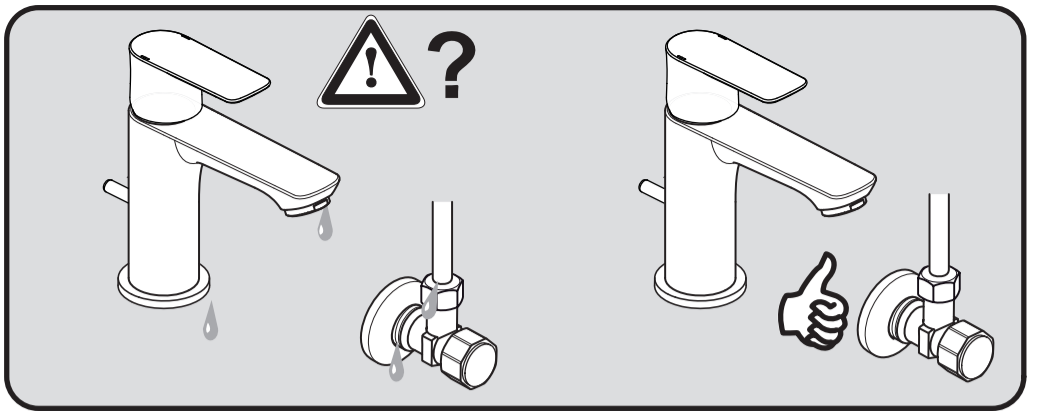

A 7008 ..

A 7011 ..

A 7013 ..

A 7016 ..

Ideal Standard International NV
 Corporate Village - Gent Building
 Da Vincilaan 2
 1935 Zaventem
 Belgium

www.idealstandardinternational.com

	P	bar		MAX. 10		5		Q	(3 bar)
	T	°C		MAX. 85		65		l/min	5