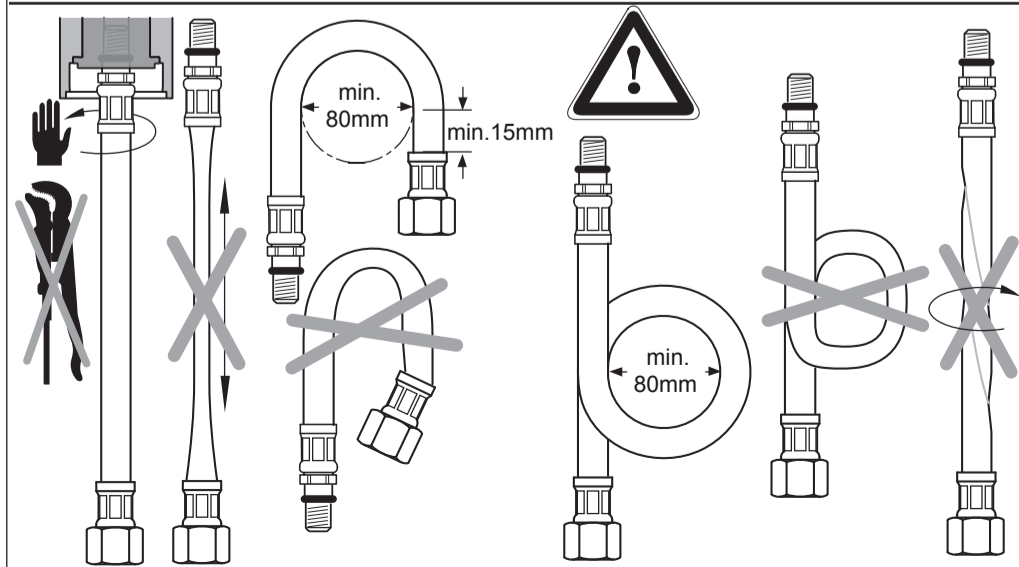

A 7008 ..

A 7011 ..

A 7013 ..

A 7016 ..

Ideal Standard International NV
 Corporate Village - Gent Building
 Da Vincilaan 2
 1935 Zaventem
 Belgium

www.idealstandardinternational.com

	P	bar		MAX. 10		5		Q	(3 bar)
	T	°C		MAX. 85		65		l/min	5