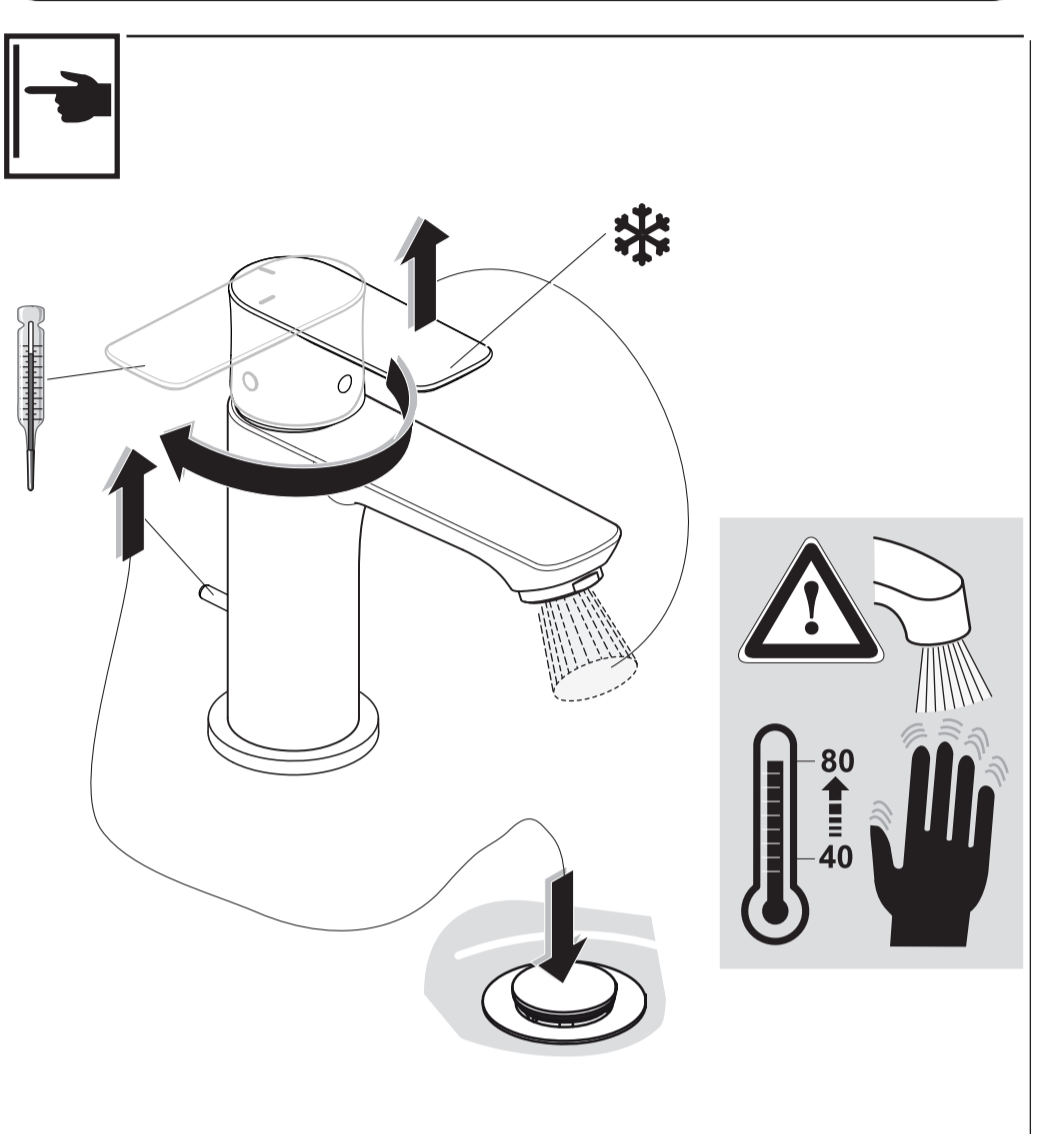

A 7008 ..

A 7011 ..

A 7013 ..

A 7016 ..

Ideal Standard International NV
 Corporate Village - Gent Building
 Da Vincilaan 2
 1935 Zaventem
 Belgium

www.idealstandardinternational.com

	P	bar		MAX. 10		5		Q	(3 bar)
	T	°C		MAX. 85		65		l/min	5