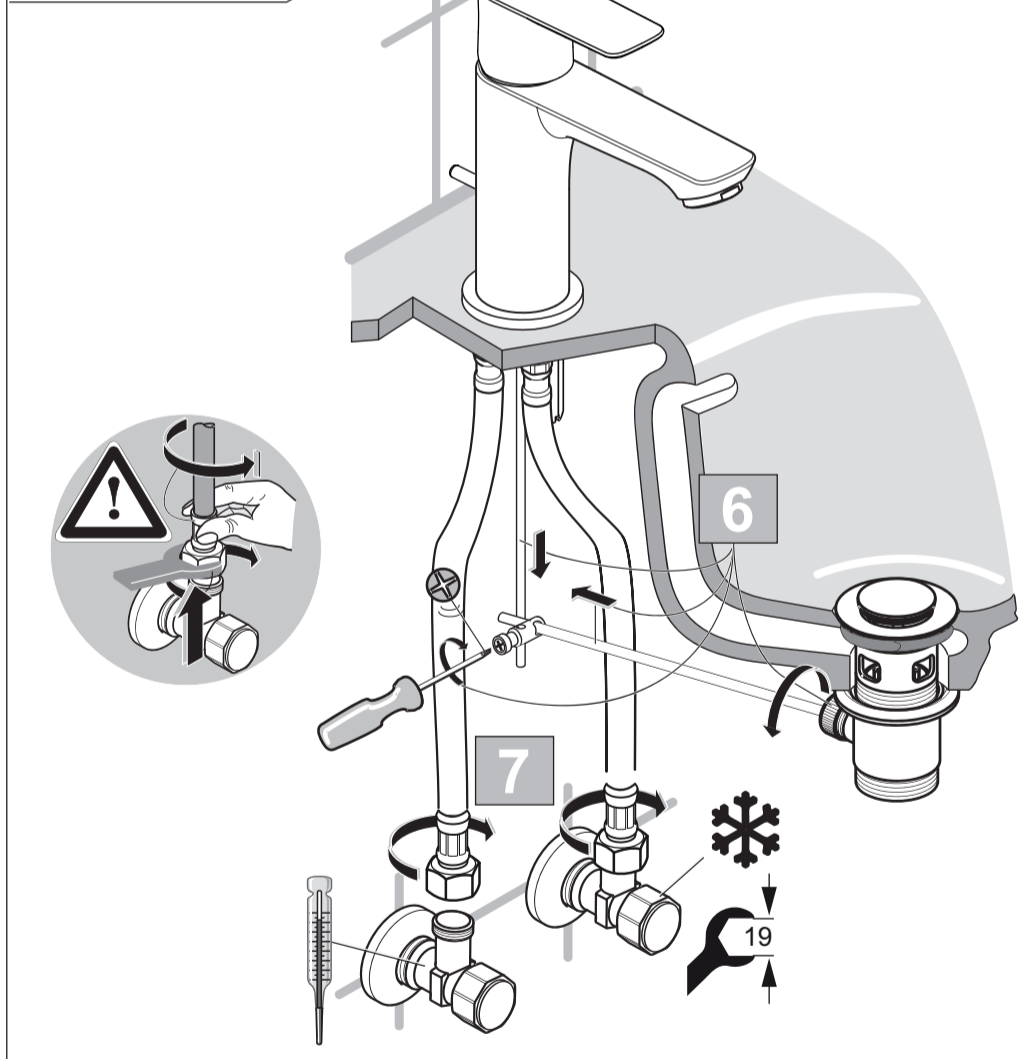

A 7008 ..

A 7011 ..

A 7013 ..

A 7016 ..

Ideal Standard International NV
 Corporate Village - Gent Building
 Da Vincilaan 2
 1935 Zaventem
 Belgium

www.idealstandardinternational.com

	P	bar		MAX. 10		5		Q	(3 bar)
	T	°C		MAX. 85		65		l/min	5