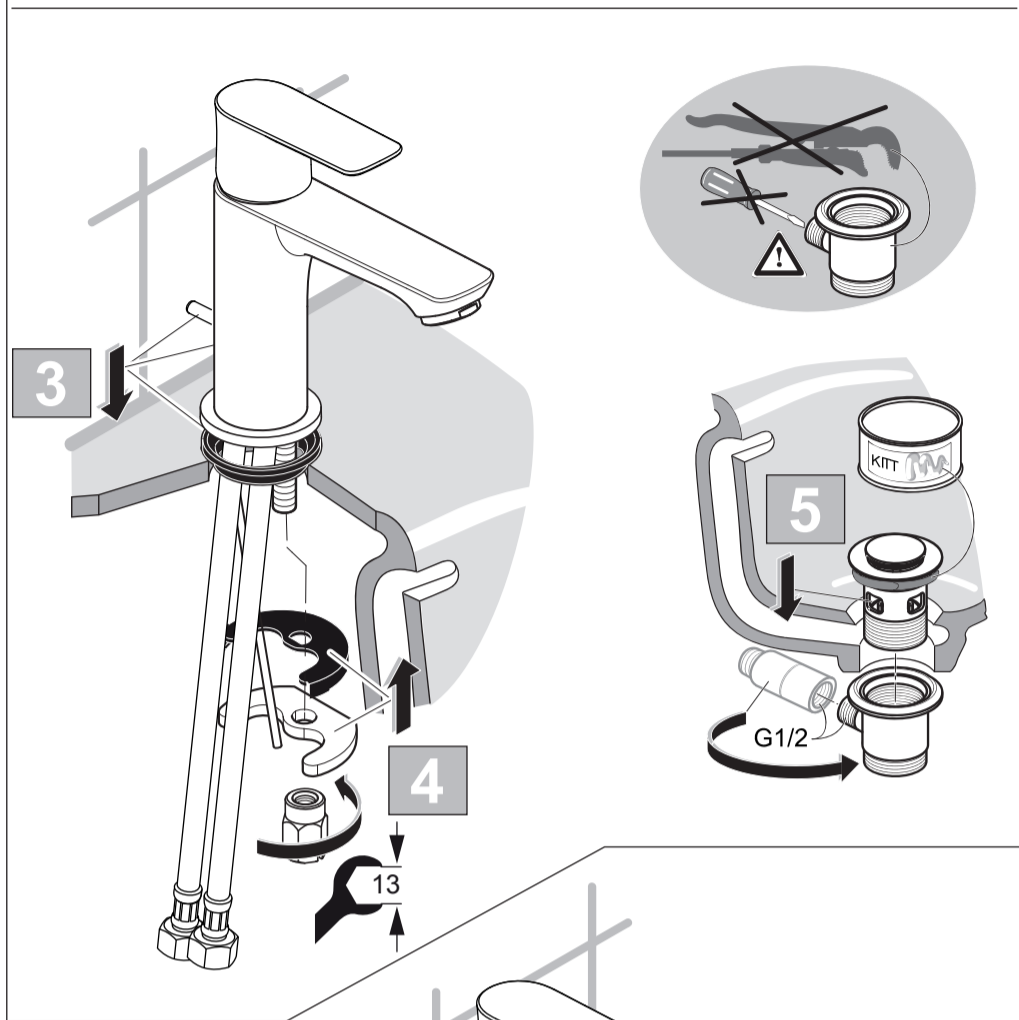

A 7008 ..

A 7011 ..

A 7013 ..

A 7016 ..

Ideal Standard International NV
 Corporate Village - Gent Building
 Da Vincilaan 2
 1935 Zaventem
 Belgium

www.idealstandardinternational.com

	P	bar		MAX. 10		5		Q	(3 bar)
	T	°C		MAX. 85		65		l/min	5