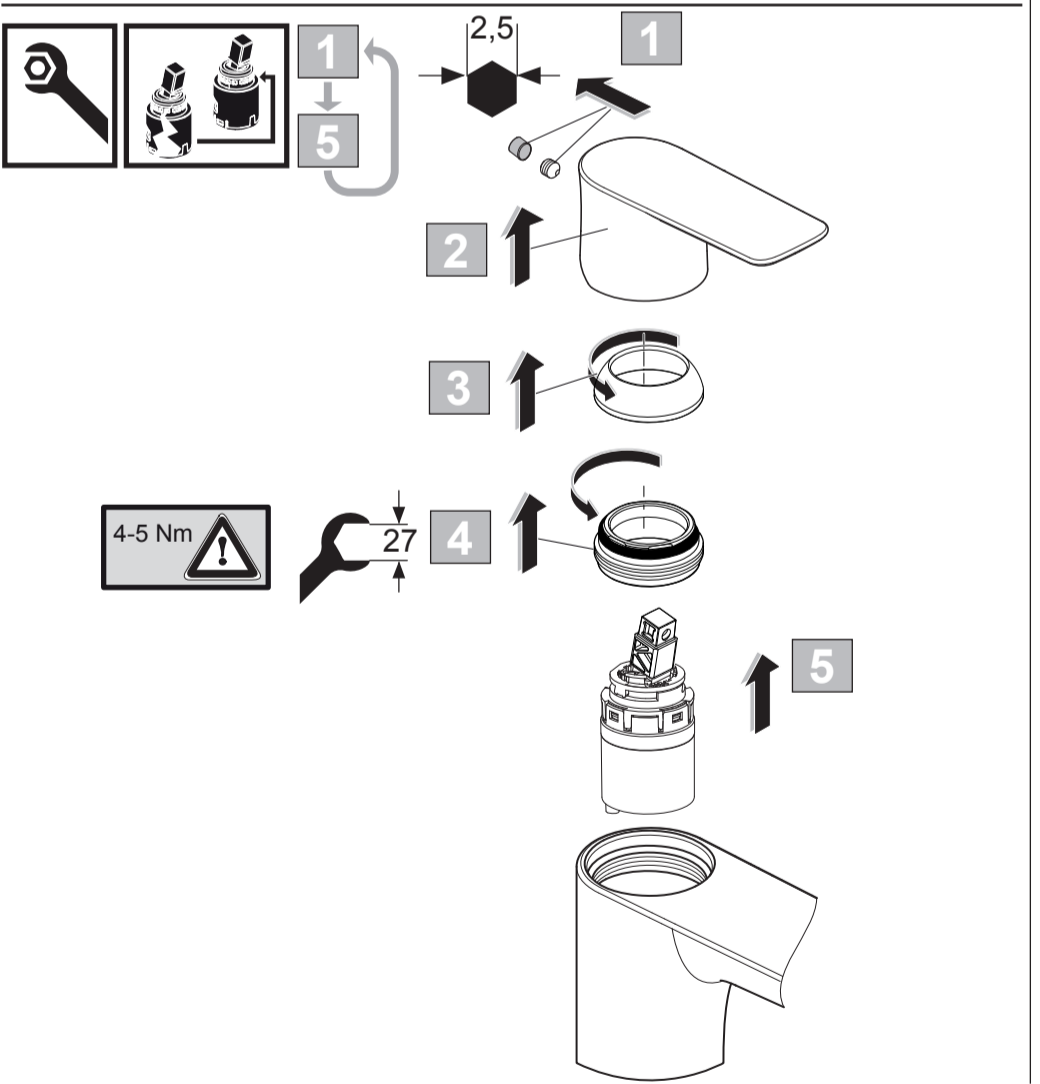

A 7008 ..

A 7011 ..

A 7013 ..

A 7016 ..

Ideal Standard International NV
 Corporate Village - Gent Building
 Da Vincilaan 2
 1935 Zaventem
 Belgium

www.idealstandardinternational.com

	P	bar		MAX. 10		5		Q	(3 bar)
	T	°C		MAX. 85		65		l/min	5